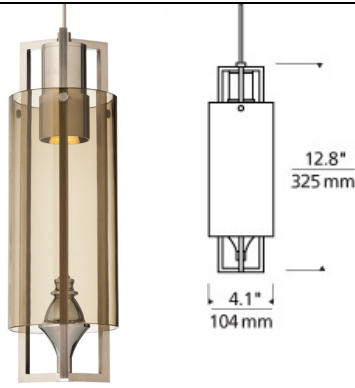

LOW - VOLTAGE P E N D A N T S

Projekt Pendant

DESCRIPTION

Sculptural and unexpected, this is a very modern take on the traditional finial. The LED light source shines brightly on the decorative finial perched inside the metal and glass exterior. The finish on the outer metal frame contrasts nicely making the polished finial inside the true focal point of the design. Includes 6 watt replaceable LED module and sixteen feet of field-cuttable suspension cable.

INSTALLATION

Socket terminates with FreeJack male connector, which may be installed into a system connector. Elements ordered with a system prefix include a connector for that system. For use on T~TRAK, order FreeJack version and T~TRAK FreeJack Connector (sold separately).

ACCESSORIES & OPTICAL CONTROLS

Swag Hook

WEIGHT

2lb / 0.91kg ±

brown

brown

clear

smoke

ORDERING INFORMATION

700	SYSTEM	PJT	COLOR	FINISH	LAMP
FJ	FREEJACK		N BROWN	Z ANTIQUE BRONZE	-LED LED
MP	MONOPOINT		C CLEAR	S SATIN NICKEL	
MO	MONORAIL		K SMOKE		
MO2	TWO-CIRCUIT MONORAIL				

Note: MP includes 4" Round Flush Canopy.