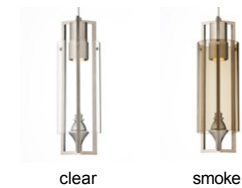

LOW - VOLTAGE PENDANTS

Projekt Pendant

DESCRIPTION

Sculptural and unexpected, this is a very modern take on the traditional finial. The LED light source shines brightly on the decorative finial perched inside the metal and glass exterior. The finish on the outer metal frame contrasts nicely making the polished finial inside the true focal point of the design. Includes 10 watt, 300 delivered lumen replaceable LED module and six feet of field-cuttable suspension cable.

INSTALLATION

Socket terminates with FreeJack male connector, which may be installed into a system connector. Elements ordered with a system prefix include a connector for that system. For use on T~TRAK, order FreeJack version and T~TRAK FreeJack Connector (sold separately).

ACCESSORIES & OPTICAL CONTROLS

Swag Hook

WEIGHT

2lb / 0.91kg ±

brown

ORDERING INFORMATION

700	SYSTEM	PJT	COLOR	FINISH	LAMP
FJ	FREEJACK		C CLEAR	Z ANTIQUE BRONZE	-LED 12 VOLT LED 80 CRI 3000K
MP	MONOPOINT		K SMOKE	S SATIN NICKEL	
MO	MONORAIL				
MO2	TWO-CIRCUIT MONORAIL				

Note: MP includes 4" Round Flush Canopy.

When installing LED option on MO2 only magnetic transformers may be used.