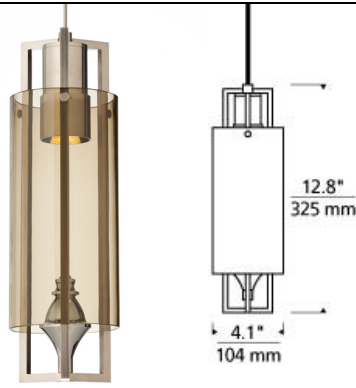

LOW - VOLTAGE PENDANTS

Projekt Pendant

DESCRIPTION

Sculptural and unexpected, this is a very modern take on the traditional finial. The LED light source shines brightly on the decorative finial perched inside the metal and glass exterior. The finish on the outer metal frame contrasts nicely making the polished finial inside the true focal point of the design. Includes 10 watt, 300 delivered lumen replaceable LED module and six feet of field-cuttable suspension cable.

INSTALLATION

Socket terminates with FreeJack male connector, which may be installed into a system connector. Elements ordered with a system prefix include a connector for that system. For use on T~TRAK, order FreeJack version and T~TRAK FreeJack Connector (sold separately).

ACCESSORIES & OPTICAL CONTROLS

Swag Hook

WEIGHT

2lb / 0.91kg ±

brown

ORDERING INFORMATION

700	SYSTEM	PJT	COLOR	FINISH	LAMP
FJ	FREEJACK		C CLEAR	Z ANTIQUE BRONZE	-LED 12 VOLT LED 80 CRI 3000K
MP	MONOPOINT		K SMOKE	S SATIN NICKEL	
MO	MONORAIL				
MO2	TWO-CIRCUIT MONORAIL				

Note: MP includes 4" Round Flush Canopy.

When installing LED option on MO2 only magnetic transformers may be used.