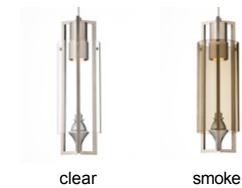

LOW - VOLTAGE PENDANTS

Projekt Pendant

DESCRIPTION

Sculptural and unexpected, this is a very modern take on the traditional finial. The LED light source shines brightly on the decorative finial perched inside the metal and glass exterior. The finish on the outer metal frame contrasts nicely making the polished finial inside the true focal point of the design. Includes 10 watt, 300 delivered lumen replaceable LED module and six feet of field-cuttable suspension cable.

INSTALLATION

Socket terminates with FreeJack male connector, which may be installed into a system connector. Elements ordered with a system prefix include a connector for that system. For use on T~TRAK, order FreeJack version and T~TRAK FreeJack Connector (sold separately).

ACCESSORIES & OPTICAL CONTROLS

Swag Hook

WEIGHT

2lb / 0.91kg ±

clear

smoke

brown

ORDERING INFORMATION

700	SYSTEM	PJT	COLOR	FINISH	LAMP
FJ	FREEJACK		C CLEAR	Z ANTIQUE BRONZE	-LED 12 VOLT LED 80 CRI 3000K
MP	MONOPOINT		K SMOKE	S SATIN NICKEL	
MO	MONORAIL				
MO2	TWO-CIRCUIT MONORAIL				

Note: MP includes 4" Round Flush Canopy.