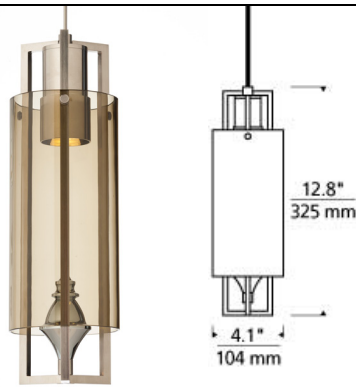

### DESCRIPTION

Sculptural and unexpected, this is a very modern take on the traditional finial. The LED light source shines brightly on the decorative finial perched inside the metal and glass exterior. The finish on the outer metal frame contrasts nicely making the polished finial inside the true focal point of the design. Includes 10 watt, 300 delivered lumen replaceable LED module and six feet of field-cuttable suspension cable.

### INSTALLATION

Socket terminates with FreeJack male connector, which may be installed into a system connector. Elements ordered with a system prefix include a connector for that system. For use on T~TRAK, order FreeJack version and T~TRAK FreeJack Connector (sold separately).