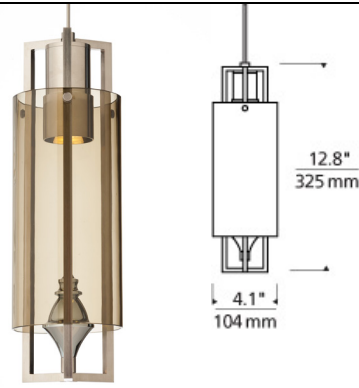

LOW - VOLTAGE P E N D A N T S

Projekt Pendant

DESCRIPTION

Sculptural and unexpected, this is a very modern take on the traditional finial. The LED light source shines brightly on the decorative finial perched inside the metal and glass exterior. The finish on the outer metal frame contrasts nicely making the polished finial inside the true focal point of the design. Includes 10 watt, 300 delivered lumen replaceable LED module and six feet of field-cuttable suspension cable.

ACCESSORIES & OPTICAL CONTROLS

Swag Hook

WEIGHT

2lb / 0.91kg ±

clear

smoke

brown

ORDERING INFORMATION

700	SYSTEM	PJT	COLOR	FINISH	LAMP
FJ	FREEJACK		C CLEAR	Z ANTIQUE BRONZE	-LED 12 VOLT LED 80 CRI 3000K
MP	MONOPOINT		K SMOKE	S SATIN NICKEL	
MO	MONORAIL				
MO2	TWO-CIRCUIT MONORAIL				

Note: MP includes 4" Round Flush Canopy.