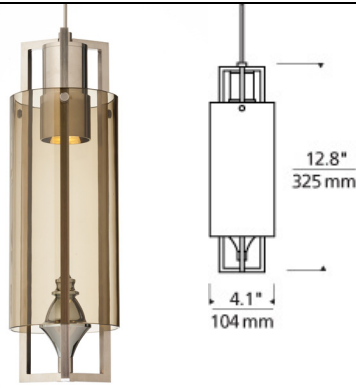

LOW - VOLTAGE P E N D A N T S

Projekt Pendant

DESCRIPTION

Sculptural and unexpected, this is a very modern take on the traditional finial. The LED light source shines brightly on the decorative finial perched inside the metal and glass exterior. The finish on the outer metal frame contrasts nicely making the polished finial inside the true focal point of the design. Includes 10 watt, 300 delivered lumen replaceable LED module and six feet of field-cuttable suspension cable.

INSTALLATION

Socket terminates with FreeJack male connector, which may be installed into a system connector. Elements ordered with a system prefix include a connector for that system. For use on T~TRAK, order FreeJack version and T~TRAK FreeJack Connector (sold separately).

ACCESSORIES & OPTICAL CONTROLS

Swag Hook

WEIGHT

2lb / 0.91kg ±

brown

ORDERING INFORMATION

700	SYSTEM	PJT	COLOR	FINISH	LAMP
FJ	FREEJACK		C CLEAR	Z ANTIQUE BRONZE	-LED 12 VOLT LED 80 CRI 3000K
MP	MONOPOINT		K SMOKE	S SATIN NICKEL	
MO	MONORAIL				
MO2	TWO-CIRCUIT MONORAIL				

Note: MP includes 4" Round Flush Canopy.

When installing LED option on MO2 only magnetic transformers may be used.

700 ____ PJT ____ _ _ _ _

FIXTURE TYPE: _____

JOB NAME: _____

NOTES: _____
