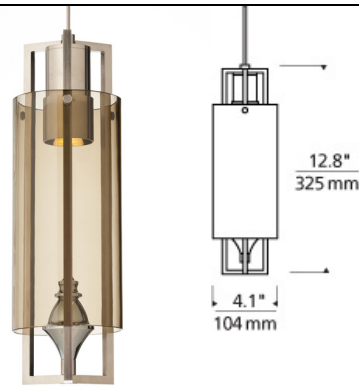

LOW - VOLTAGE PENDANTS

Projekt Pendant

DESCRIPTION

Sculptural and unexpected, this is a very modern take on the traditional finial. The LED light source shines brightly on the decorative finial perched inside the metal and glass exterior. The finish on the outer metal frame contrasts nicely making the polished finial inside the true focal point of the design. Includes 10 watt, 300 delivered lumen replaceable LED module and six feet of field-cuttable suspension cable.

ACCESSORIES & OPTICAL CONTROLS

Swag Hook

WEIGHT

2lb / 0.91kg ±

clear

smoke

brown

ORDERING INFORMATION

700	SYSTEM	PJT	COLOR	FINISH	LAMP
FJ	FREEJACK		C CLEAR	Z ANTIQUE BRONZE	-LED 12 VOLT LED 80 CRI 3000K
MP	MONOPOINT		K SMOKE	S SATIN NICKEL	
MO	MONORAIL				
MO2	TWO-CIRCUIT MONORAIL				

Note: MP includes 4" Round Flush Canopy.