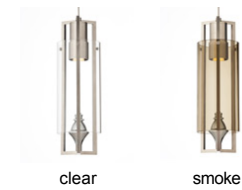

LOW - VOLTAGE P E N D A N T S

Projekt Pendant

DESCRIPTION

Sculptural and unexpected, this is a very modern take on the traditional finial. The LED light source shines brightly on the decorative finial perched inside the metal and glass exterior. The finish on the outer metal frame contrasts nicely making the polished finial inside the true focal point of the design. Includes 10 watt, 300 delivered lumen replaceable LED module and six feet of field-cuttable suspension cable.

INSTALLATION

Socket terminates with FreeJack male connector, which may be installed into a system connector. Elements ordered with a system prefix include a connector for that system. For use on T~TRAK, order FreeJack version and T~TRAK FreeJack Connector (sold separately).

ACCESSORIES & OPTICAL CONTROLS

Swag Hook

WEIGHT

2lb / 0.91kg ±

clear

smoke

brown

ORDERING INFORMATION

700	SYSTEM	PJT	COLOR	FINISH	LAMP
FJ	FREEJACK		C CLEAR	Z ANTIQUE BRONZE	-LED 12 VOLT LED 80 CRI 3000K
MP	MONOPOINT		K SMOKE	S SATIN NICKEL	
MO	MONORAIL				
MO2	TWO-CIRCUIT MONORAIL				

Note: MP includes 4" Round Flush Canopy.