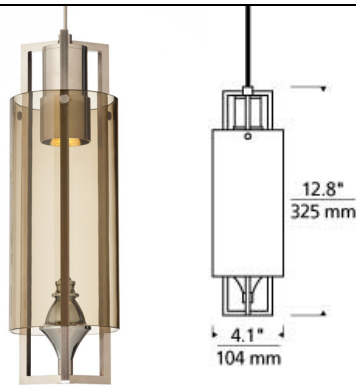

LOW - VOLTAGE PENDANTS

Projekt Pendant LED T20

DESCRIPTION

Sculptural and unexpected, this is a very modern take on the traditional finial. The LED light source shines brightly on the decorative finial perched inside the metal and glass exterior. The finish on the outer metal frame contrasts nicely making the polished finial inside the true focal point of the design. Includes 10 watt, 300 delivered lumen replaceable LED module and six feet of field-cuttable suspension cable.

INSTALLATION

Socket terminates with FreeJack male connector, which may be installed into a system connector. Elements ordered with a system prefix include a connector for that system. For use on T~TRAK, order FreeJack version and T~TRAK FreeJack Connector (sold separately).

ACCESSORIES & OPTICAL CONTROLS

Swag Hook

WEIGHT

2lb / 0.91kg ±

brown

clear

smoke

ORDERING INFORMATION

700 SYSTEM	PJT	COLOR	FINISH	LAMP
FJ	FREEJACK	C	Z	-LED 12 VOLT LED 80 CRI 3000K
MP	MONOPOINT	K	S	
MO	MONORAIL			
MO2	TWO-CIRCUIT MONORAIL			

Note: MP includes 4" Round Flush Canopy.

When installing LED option on MO2 only magnetic transformers may be used.