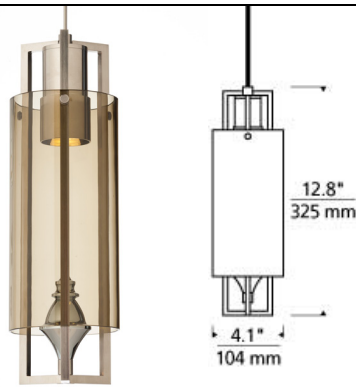

LOW - VOLTAGE P E N D A N T S

Projekt Pendant LED T20

DESCRIPTION

Sculptural and unexpected, this is a very modern take on the traditional finial. The LED light source shines brightly on the decorative finial perched inside the metal and glass exterior. The finish on the outer metal frame contrasts nicely making the polished finial inside the true focal point of the design. Includes 10 watt, 300 delivered lumen replaceable LED module and six feet of field-cuttable suspension cable.

INSTALLATION

Socket terminates with FreeJack male connector, which may be installed into a system connector. Elements ordered with a system prefix include a connector for that system. For use on T~TRAK, order FreeJack version and T~TRAK FreeJack Connector (sold separately).

ACCESSORIES & OPTICAL CONTROLS

Swag Hook

WEIGHT

2lb / 0.91kg ±

brown

clear

smoke

ORDERING INFORMATION

700 SYSTEM	PJT	COLOR	FINISH	LAMP
FJ	FREEJACK	C	Z	-LED 12 VOLT LED 80 CRI 3000K
MP	MONOPOINT	CLEAR	ANTIQUÉ BRONZE	
MO	MONORAIL	K	S	
MO2	TWO-CIRCUIT MONORAIL			

Note: MP includes 4" Round Flush Canopy.

When installing LED option on MO2 only magnetic transformers may be used.