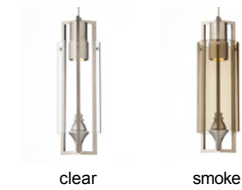

LOW - VOLTAGE P E N D A N T S

Projekt Pendant

DESCRIPTION

Sculptural and unexpected, this is a very modern take on the traditional finial. The LED light source shines brightly on the decorative finial perched inside the metal and glass exterior. The finish on the outer metal frame contrasts nicely making the polished finial inside the true focal point of the design. Includes 10 watt, 300 delivered lumen replaceable LED module and six feet of field-cuttable suspension cable.

INSTALLATION

Socket terminates with FreeJack male connector, which may be installed into a system connector. Elements ordered with a system prefix include a connector for that system. For use on T~TRAK, order FreeJack version and T~TRAK FreeJack Connector (sold separately).

ACCESSORIES & OPTICAL CONTROLS

Swag Hook

WEIGHT

2lb / 0.91kg ±

brown

ORDERING INFORMATION

700	SYSTEM	PJT	COLOR	FINISH	LAMP
FJ	FREEJACK		C CLEAR	Z ANTIQUE BRONZE	-LED 12 VOLT LED 80 CRI 3000K
MP	MONOPOINT		K SMOKE	S SATIN NICKEL	
MO	MONORAIL				
MO2	TWO-CIRCUIT MONORAIL				