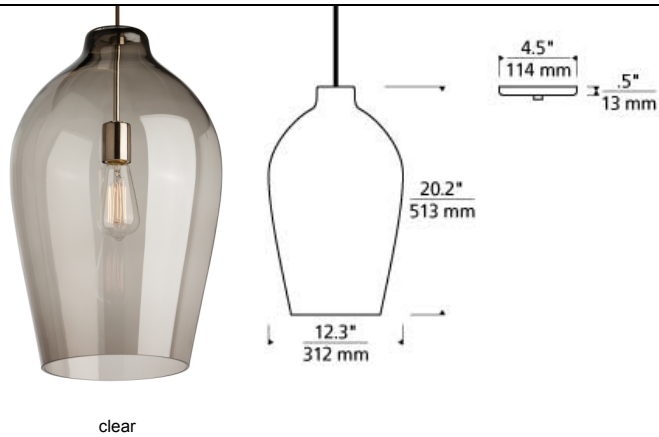

LINE - VOLTAGE PENDANTS / SUSPENSION

Prescott Pendant LED T20

DESCRIPTION

The Prescott pendant by Tech Lighting is reminiscent of a classic tulip with its elegantly curved silhouette. This sophisticated pendant is handcrafted by highly skilled Polish artisans. The Prescott is available in three modern colors, including the beautiful and popular Surf Green and features two on-trend finishes. This large scale pendant is ideal for dining room lighting, home office lighting and kitchen island task lighting. Available lamping options include energy efficient LED or no-lamp, leaving you the option to light this fixture with your preferred lamping, the LED lamping option is fully dimmable to create the desired ambiance in your special space. Rated for (1) 120 volt 60 watt E26 medium base lamp (Lamp Not Included). LED includes 3.5 watt, 250 delivered lumen, 2700K medium base LED vintage Squirrel Cage lamp. LED version dimmable with an LED compatible or triac dimmer. Consult lamp manufacturer for more information. Black finish option ships with six feet of matching field-cuttable cloth cord. Satin Nickel finish option ships with six feet of field-cuttable clear cable.

clear

INSTALLATION

This product can mount to either a 4" square electrical box with round plaster ring or an octagon electrical box.

WEIGHT

9-9.5lb / 4.08-4.31kg ±

clear
incandescent

smoke
incandescent

surf green
incandescent