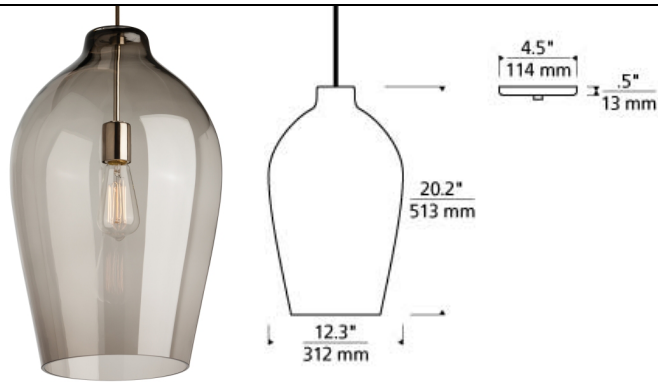

LINE - VOLTAGE PENDANTS / SUSPENSION

Prescott Pendant

DESCRIPTION

The Prescott pendant by Tech Lighting is reminiscent of a classic tulip with its elegantly curved silhouette. This sophisticated pendant is handcrafted by highly skilled Polish artisans. The Prescott is available in three modern colors, including the beautiful and popular Surf Green and features two on-trend finishes. This large scale pendant is ideal for dining room lighting, home office lighting and kitchen island task lighting. Available lamping options include energy efficient LED or no-lamp, leaving you the option to light this fixture with your preferred lamping, the LED lamping option is fully dimmable to create the desired ambiance in your special space. Rated for (1) 120 volt 60 watt E26 medium base lamp (Lamp Not Included). LED includes 3.5 watt, 250 delivered lumen, 2700K medium base LED vintage Squirrel Cage lamp. Incandescent version dimmable with standard incandescent dimmer. LED version dimmable with an LED compatible or triac dimmer. Consult lamp manufacturer for more information. Black finish option ships with six feet of matching field-cuttable cloth cord. Satin Nickel finish option ships with six feet of field-cuttable clear cable.

clear

INSTALLATION

This product can mount to either a 4" square electrical box with round plaster ring or an octagon electrical box.

WEIGHT

9-9.5lb / 4.08-4.31kg ±

ORDERING INFORMATION

700 SYSTEM	PRCP	COLOR	FINISH	LAMP
TD	LINE-VOLTAGE PENDANTS/SUSPENSION	C CLEAR K SMOKE G SURF GREEN	B BLACK S SATIN NICKEL	NO LAMP -LED927 LED 90 CRI 2700K 120V

TECH LIGHTING®

7400 Linder Avenue T 847.410.4400
Skokie, Illinois 60077 F 847.410.4500

Tech Lighting, L.L.C.

700 ____ PRCP ____

FIXTURE TYPE: _____

JOB NAME: _____

NOTES: _____

_____

_____

©2018 Tech Lighting, L.L.C. All Rights Reserved. The "Tech Lighting" graphic is a registered trademark of Tech Lighting, L.L.C. Tech Lighting reserves the right to change specifications for product improvements without notification.