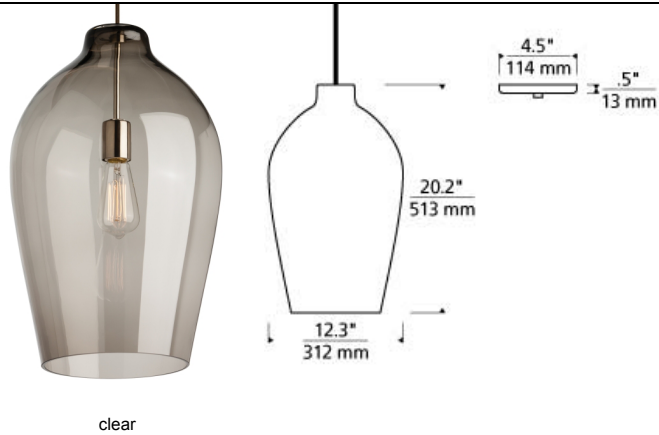

### INSTALLATION

This product can mount to either a 4" square electrical box with round plaster ring or an octagon electrical box.