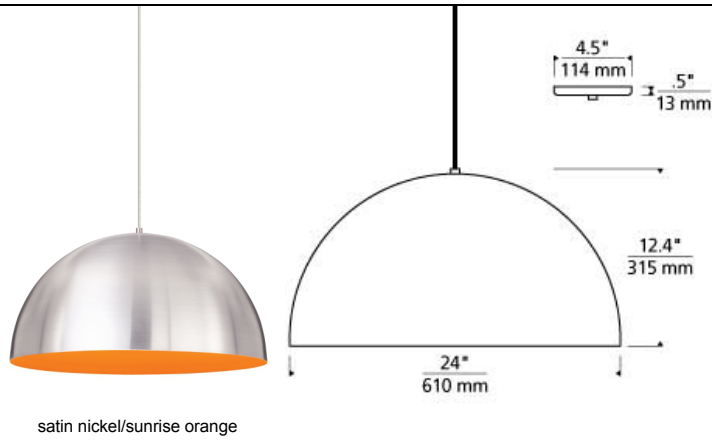

LINE - VOLTAGE PENDANTS / SUSPENSION

Powell Street Pendant LED T20

DESCRIPTION

The Powell Street pendant light by Tech Lighting is sleek and contemporary with its attractive glossy finish. This high-end luxurious pendant features a high gloss finish to its exterior and two modern matte interior finishes. Choose between four color combinations and three on-trend hardware finishes. The Powell Street ships with your choice of energy efficient LED lamping or standard incandescent. Both options are fully dimmable to create the desired ambiance in your special space. The Powell Street pendant is ideal for kitchen island task lighting, conference room lighting and countless commercial application spaces. Black, satin nickel, and white finish options include clear cable. Rated for (1) 150 watt max E26 medium base lamp (Lamp Not Included). 120v 12 watt 900 delivered lumens, 3000k medium base LED G40 lamp surrounded by a blown white glass globe diffuser. Fixture is provided with six feet of field cuttable-cable. Incandescent version dimmable with standard incandescent dimmer.

satin nickel/sunrise orange

INSTALLATION

This product can mount to either a 4" square electrical box with round plaster ring or an octagon electrical box.

OTHER

TD includes 4.5" Round Canopy.
Black Finish Only Available on TD.
CF277 Lamp Only Available on TD.