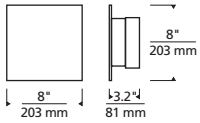

PORT 8 SQUARE WALL

Port 8 Square

PHOTOMETRICS*

*For latest photometrics, please visit www.techlighting.com/OUTDOOR

PORT 8 SQUARE

Total Lumen Output:	656
Total Power:	17
Luminaire Efficacy:	38.5
Color Temp:	3000K
CRI:	90
BUG Rating:	N/A