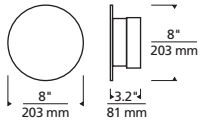

* Visit techlighting.com for specific warranty limitations and details.

PORT 8 ROUND
shown in bronze

PORT 8 ROUND
shown in charcoal

PORT 8 ROUND
shown in black

ORDERING INFORMATION

7000WPRT	SHAPE	CRI / CCT	LENGTH	LENS	FINISH	VOLTAGE	DISTRIBUTION	OPTIONS
	R ROUND	930 90 CRI, 3000K	8 8"	F FROSTED	B BLACK Z BRONZE H CHARCOAL	UNV 120V-277V UNIVERSAL	S SYMMETRIC	NONE LF IN-LINE FUSE SP SURGE PROTECTION LFSP IN-LINE FUSE & SURGE PROTECTION

PORT 8 ROUND WALL

Port 8 Round

PHOTOMETRICS*

*For latest photometrics, please visit www.techlighting.com/OUTDOOR

PORT 8 ROUND

Total Lumen Output: 743
 Total Power: 18
 Luminaire Efficacy: 41
 Color Temp: 3000K
 CRI: 90
 BUG Rating: B0-U3-G1