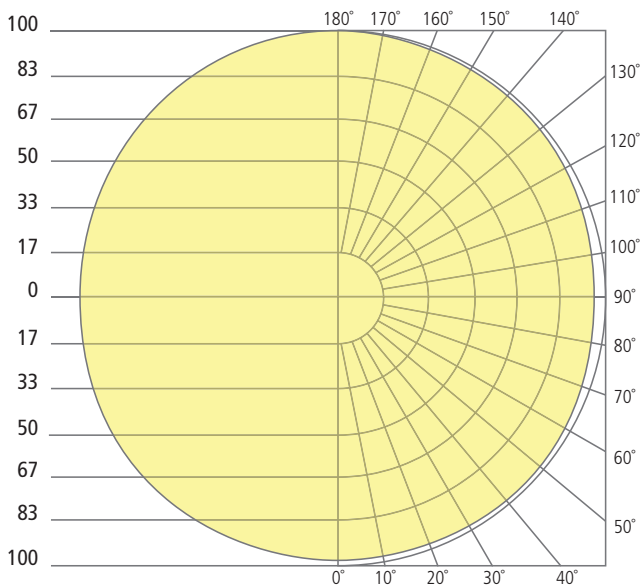

* Visit techlighting.com for specific warranty limitations and details.

PORT 8 ROUND
shown in bronze

PORT 8 ROUND
shown in charcoal

PORT 8 ROUND
shown in black

ORDERING INFORMATION

7000WPRT	SHAPE	CRI / CCT	LENGTH	LENS	FINISH	VOLTAGE	DISTRIBUTION	OPTIONS
	R ROUND	930 90 CRI, 3000K	8 8"	F FROSTED	B BLACK Z BRONZE H CHARCOAL	UNV 120V-277V UNIVERSAL	S SYMMETRIC	NONE LF IN-LINE FUSE SP SURGE PROTECTION LFSP IN-LINE FUSE & SURGE PROTECTION

PORT 8 ROUND WALL

Port 8 Round

PHOTOMETRICS*

*For latest photometrics, please visit www.techlighting.com/OUTDOOR

PORT 8 ROUND

Total Lumen Output: 743
 Total Power: 18
 Luminaire Efficacy: 41
 Color Temp: 3000K
 CRI: 90
 BUG Rating: B0-U3-G1