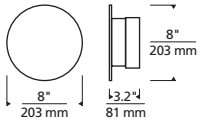

* Visit techlighting.com for specific warranty limitations and details.

PORT 8 ROUND
shown in bronze

PORT 8 ROUND
shown in charcoal

PORT 8 ROUND
shown in black

ORDERING INFORMATION

7000WPRT	SHAPE	CRI / CCT	LENGTH	LENS	FINISH	VOLTAGE	DISTRIBUTION	OPTIONS
	R ROUND	930 90 CRI, 3000K	8 8"	F FROSTED	B BLACK Z BRONZE H CHARCOAL	UNV 120V-277V UNIVERSAL	S SYMMETRIC	NONE LF IN-LINE FUSE SP SURGE PROTECTION LFSP IN-LINE FUSE & SURGE PROTECTION

PORT 8 ROUND WALL

Port 8 Round

PHOTOMETRICS*

*For latest photometrics, please visit www.techlighting.com/OUTDOOR

PORT 8 ROUND

Total Lumen Output:	656
Total Power:	17
Luminaire Efficacy:	38.5
Color Temp:	3000K
CRI:	90
BUG Rating:	N/A