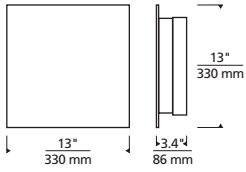

PORT 13 SQUARE WALL

Port 13 Square

PHOTOMETRICS*

*For latest photometrics, please visit www.techlighting.com/OUTDOOR

PORT 13 SQUARE

Total Lumen Output: 662
Total Power: 32
Luminaire Efficacy: 21
Color Temp: 3000K
CRI: 90
BUG Rating: B0-U3-G1