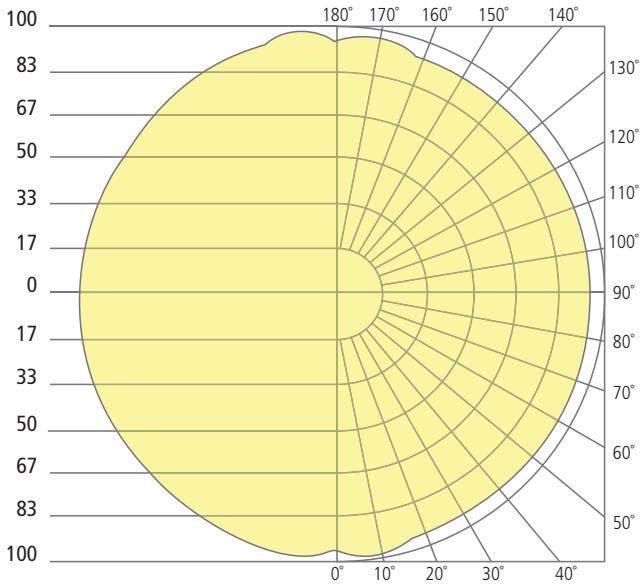

PORT 13 SQUARE WALL

PHOTOMETRICS*

*For latest photometrics, please visit www.techlighting.com/OUTDOOR

PORT 13 SQUARE

Total Lumen Output: 662
Total Power: 32
Luminaire Efficacy: 21
Color Temp: 3000K
CRI: 90
BUG Rating: B0-U3-G1

PROJECT INFO

FIXTURE TYPE & QUANTITY

JOB NAME & INFO

NOTES

© 2017 Tech Lighting, L.L.C. All rights reserved. The "Tech Lighting" graphic is a registered trademark of Tech Lighting, L.L.C. Tech Lighting reserves the right to change specifications for product improvements without notification.

GENERATION BRANDS
7400 Linder Avenue, Skokie, Illinois 60077

T 847.410.4400 F 847.410.4500