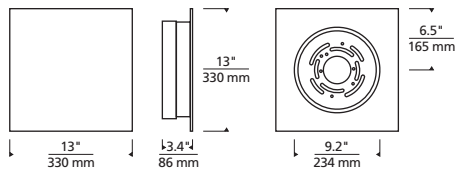

PORT 13 SQUARE WALL

Port 13 Square

PHOTOMETRICS*

*For latest photometrics, please visit www.techlighting.com/OUTDOOR

PORT 13 SQUARE

Total Lumen Output: 662.1
Total Power: 32
Luminaire Efficacy: 21
Color Temp: 3000K
CRI: 90
BUG Rating: B0-U3-G1