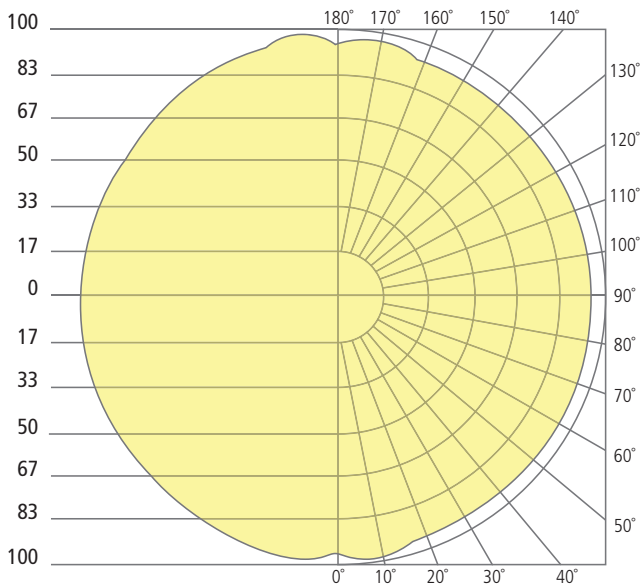

PORT 13 SQUARE WALL

The elegantly simple design of the Port outdoor wall sconce is backlit to create a soft glow of illumination enhancing the geometry of the fixture. The Port is available Round or Square and comes in two sizes (8", 13") to meet the architectural scale of its surroundings. Port wall sconces feature energy-efficient, fully dimmable integrated LED lighting. Available in three finishes: Black, Bronze and Charcoal.

* Visit techlighting.com for specific warranty limitations and details.

PORT 13 SQUARE
shown in black

PORT 13 SQUARE
shown in bronze

PORT 13 SQUARE
shown in charcoal

ORDERING INFORMATION

PRODUCT	SHAPE	CRI / CCT	LENGTH	LENS	FINISH	VOLTAGE	DISTRIBUTION	OPTIONS
7000WPRT	S SQUARE	930 90 CRI, 3000K	13 13"	F FROSTED	B BLACK Z BRONZE H CHARCOAL	UNV 120V-277V UNIVERSAL	S SYMMETRIC	NONE LF IN-LINE FUSE SP SURGE PROTECTION LFSP IN-LINE FUSE & SURGE PROTECTION

PORT 13 SQUARE WALL

Port 13 Square

PHOTOMETRICS*

*For latest photometrics, please visit www.techlighting.com/OUTDOOR

PORT 13 SQUARE

Total Lumen Output: 662.1
 Total Power: 32
 Luminaire Efficacy: 21
 Color Temp: 3000K
 CRI: 90
 BUG Rating: B0-U3-G1