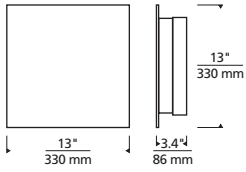

* Visit techlighting.com for specific warranty limitations and details.

PORT 13 SQUARE
shown in black

PORT 13 SQUARE
shown in bronze

PORT 13 SQUARE
shown in charcoal

ORDERING INFORMATION

7000WPRT	SHAPE	CRI / CCT	LENGTH	LENS	FINISH	VOLTAGE	DISTRIBUTION	OPTIONS
	S SQUARE	930 90 CRI, 3000K	13 13"	F FROSTED	B BLACK Z BRONZE H CHARCOAL	UNV 120V-277V UNIVERSAL	S SYMMETRIC	NONE LF IN-LINE FUSE SP SURGE PROTECTION LFSP IN-LINE FUSE & SURGE PROTECTION

PORT 13 SQUARE WALL

Port 13 Square

PHOTOMETRICS*

*For latest photometrics, please visit www.techlighting.com/OUTDOOR

PORT 13 SQUARE

Total Lumen Output:	1131
Total Power:	29
Luminaire Efficacy:	39
Color Temp:	3000K
CRI:	90
BUG Rating:	N/A