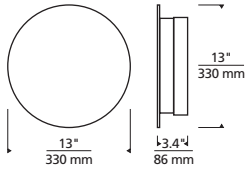

* Visit techlighting.com for specific warranty limitations and details.

PORT 13 ROUND
shown in black

PORT 13 ROUND
shown in bronze

PORT 13 ROUND
shown in charcoal

ORDERING INFORMATION

7000WPRT	SHAPE	CRI / CCT	LENGTH	LENS	FINISH	VOLTAGE	DISTRIBUTION	OPTIONS
	R ROUND	930 90 CRI, 3000K	13 13"	F FROSTED	B BLACK Z BRONZE H CHARCOAL	UNV 120V-277V UNIVERSAL	S SYMMETRIC	NONE LF IN-LINE FUSE SP SURGE PROTECTION LFSP IN-LINE FUSE & SURGE PROTECTION

PORT 13 ROUND WALL

Port 13 Round

PHOTOMETRICS*

*For latest photometrics, please visit www.techlighting.com/OUTDOOR

PORT 13 ROUND

Total Lumen Output:	1131
Total Power:	29
Luminaire Efficacy:	39
Color Temp:	3000K
CRI:	90
BUG Rating:	N/A