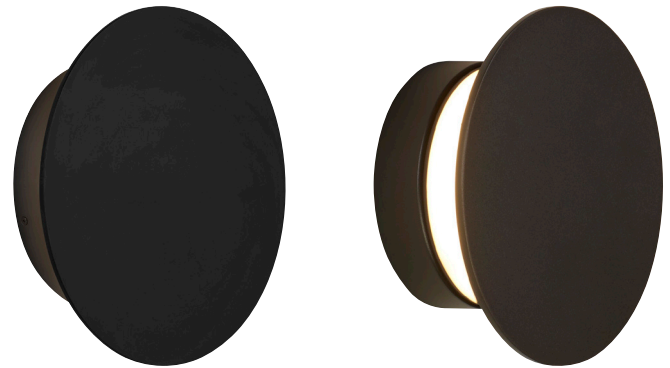

PORT 13 ROUND WALL

The elegantly simple design of the Port outdoor wall sconce is completely backlit to create a soft glow of illumination enhancing the geometry of the fixture. The Port is available Round or Square and comes in two sizes (8", 13") to meet the architectural scale of its surroundings. Port wall sconces feature energy-efficient, fully dimmable integrated LED lighting. Available in three finishes: Black, Bronze and Charcoal.

High quality LM80-tested LEDs

for consistent long-life performance and color

Outstanding protection against the elements:

- Marine-grade powder coat finishes
- Stainless Steel mounting hardware
- Impact-resistant, UV stabilized frosted acrylic lensing
- IP-65 Rated

SPECIFICATIONS

DELIVERED LUMENS	1131
WATTS	29
VOLTAGE	Universal 120-277V, with integral transient 2.5kV surge protection (driver)
DIMMING	0-10, ELV, TRIAC
LIGHT DISTRIBUTION	Symmetric
MOUNTING OPTIONS	Wall
PERFORMANCE OPTIONS	In-Line Fuse / Surge Protector
CCT	3000K
CRI	90+
COLOR BINNING	3 Step
BUG RATING	N/A
DARK SKY	Non-compliant
WET LISTED	IP65
GENERAL LISTING	ETL
CALIFORNIA TITLE 24	Can be used to comply with CEC 2016 Title 24 Part 6 for outdoor use. Registration with CEC Appliance Database not required.
START TEMP	-30°C
FIELD SERVICEABLE LED	No
CONSTRUCTION	Aluminum
HARDWARE	Stainless Steel
FINISH	Marine Grade Powder Coat
LED LIFETIME	L70; 70,000 Hours
WARRANTY*	5 Years

* Visit techlighting.com for specific warranty limitations and details.

PORT 13 ROUND
shown in black

PORT 13 ROUND
shown in bronze

PORT 13 ROUND
shown in charcoal

ORDERING INFORMATION

7000WPRT	SHAPE	CRI / CCT	LENGTH	LENS	FINISH	VOLTAGE	DISTRIBUTION	OPTIONS
	R ROUND	930 90 CRI, 3000K	13 13"	F FROSTED	B BLACK Z BRONZE H CHARCOAL	UNV 120V-277V UNIVERSAL	S SYMMETRIC	NONE LF IN-LINE FUSE SP SURGE PROTECTION LFSP IN-LINE FUSE & SURGE PROTECTION