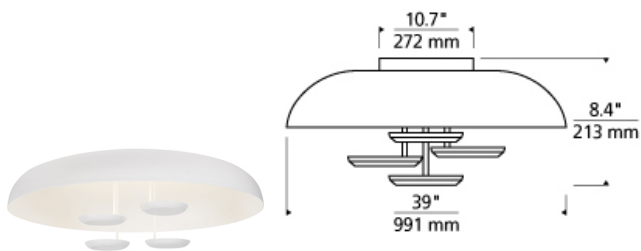

Plura 39 Ceiling LED T20

DESCRIPTION

The Plura ceiling flush mount light by Tech Lighting features beautifully detailed circular metal discs that are suspended below a domed reflector creating a celestial glowing effect when illuminated. The discs push a wide-angle wash of LED light upward into the 39-inch dome to provide an abundance of indirect light. With its smooth general illumination and modest scale, the Plura flush mount is ideal for living room lighting, family room lighting and bedroom lighting. The Plura comes with an energy efficient integrated LED lamp, this lamp option is fully dimmable to create the desired ambiance in your any space. Includes 48 watt, 2708 delivered lumen, 3000K LED module. Dimmable with low-voltage electronic or triac dimmer.

INSTALLATION

This product can mount to either a 4" square electrical box with round plaster ring or an octagonal electrical box (not included).

WEIGHT

20-21lb / 9.07-9.53kg ±

39"

ORDERING INFORMATION

700FMPLR	LENGTH (A)	FINISH	LAMP
39	39"	W WHITE	-LED930 LED 90 CRI 3000K 120V -LED930-277 LED 90 CRI 3000K 277V