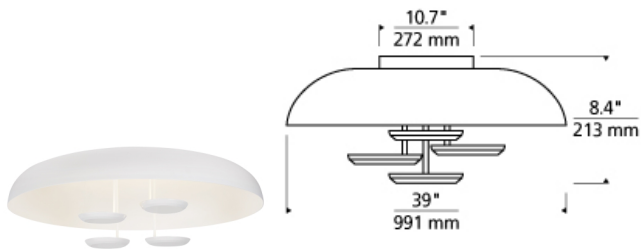

Plura 39 Ceiling LED T20

DESCRIPTION

The Plura ceiling flush mount light by Tech Lighting features beautifully detailed circular metal discs that are suspended below a domed reflector creating a celestial glowing effect when illuminated. The discs push a wide-angle wash of LED light upward into the 39-inch dome to provide an abundance of indirect light. With its smooth general illumination and modest scale, the Plura flush mount is ideal for living room lighting, family room lighting and bedroom lighting. The Plura comes with an energy efficient integrated LED lamp, this lamp option is fully dimmable to create the desired ambiance in your any space. Includes 48 watt, 2708 delivered lumen, 3000K LED module. Dimmable with low-voltage electronic or triac dimmer.

INSTALLATION

This product can mount to either a 4" square electrical box with round plaster ring or an octagonal electrical box (not included).

WEIGHT

20-21lb / 9.07-9.53kg ±

39"

ORDERING INFORMATION

700FMPLR	LENGTH (A)	FINISH	LAMP
39	39"	W WHITE	-LED930 LED 90 CRI 3000K 120V -LED930-277 LED 90 CRI 3000K 277V