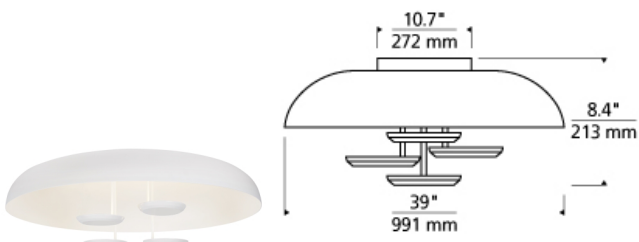

## DESCRIPTION

The Plura ceiling flush mount light by Tech Lighting features beautifully detailed circular metal discs that are suspended below a domed reflector creating a celestial glowing effect when illuminated. The discs push a wide-angle wash of LED light upward into the 39-inch dome to provide an abundance of indirect light. With its smooth general illumination and modest scale, the Plura flush mount is ideal for living room lighting, family room lighting and bedroom lighting. The Plura comes with an energy efficient integrated LED lamp, this lamp option is fully dimmable to create the desired ambiance in your any space. Includes 48 watt, 2708 delivered lumen, 3000K LED module. Dimmable with low-voltage electronic or triac dimmer.

## INSTALLATION

This product can mount to either a 4" square electrical box with round plaster ring or an octagonal electrical box (not included).

## WEIGHT

20-21lb / 9.07-9.53kg ±

39"