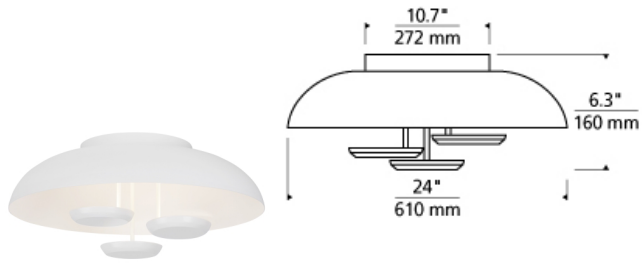

## DESCRIPTION

The Plura ceiling flush mount light by Tech Lighting features beautifully detailed circular metal discs that are suspended below a domed reflector creating a celestial glowing effect when illuminated. The discs push a wide-angle wash of LED light upward into the 24-inch dome to provide an abundance of indirect light. With its smooth general illumination and modest scale, the Plura flush mount is ideal for living room lighting, family room lighting and bedroom lighting. The Plura comes with an energy efficient integrated LED lamp, this lamp option is fully dimmable to create the desired ambiance in your any space. Includes 36 watt, 2032 delivered lumen, 3000K LED module. Dimmable with low-voltage electronic or triac dimmer.

## INSTALLATION

This product can mount to either a 4" square electrical box with round plaster ring or an octagonal electrical box (not included).

## WEIGHT

10-10.5lb / 4.54-4.76kg ±

24"