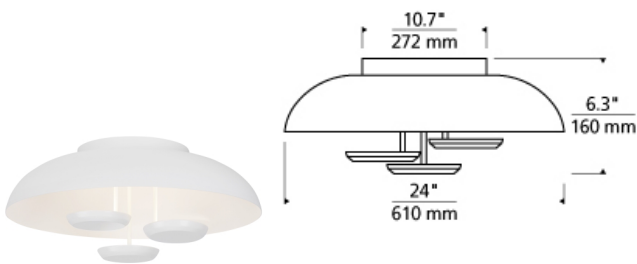

# Plura 24 Ceiling LED T20

## DESCRIPTION

The Plura ceiling flush mount light by Tech Lighting features beautifully detailed circular metal discs that are suspended below a domed reflector creating a celestial glowing effect when illuminated. The discs push a wide-angle wash of LED light upward into the 24-inch dome to provide an abundance of indirect light. With its smooth general illumination and modest scale, the Plura flush mount is ideal for living room lighting, family room lighting and bedroom lighting. The Plura comes with an energy efficient integrated LED lamp, this lamp option is fully dimmable to create the desired ambiance in your any space. Includes 36 watt, 2032 delivered lumen, 3000K LED module. Dimmable with low-voltage electronic or triac dimmer.

## INSTALLATION

This product can mount to either a 4" square electrical box with round plaster ring or an octagonal electrical box (not included).

## WEIGHT

10-10.5lb / 4.54-4.76kg ±

24"