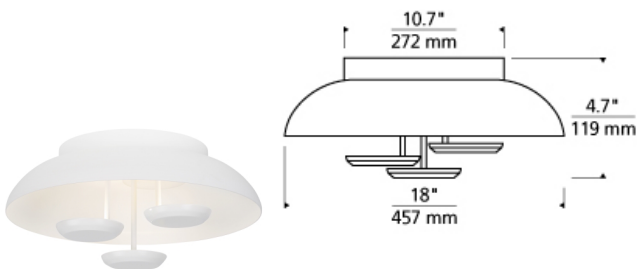

Plura 18 Ceiling LED T20

DESCRIPTION

The Plura ceiling flush mount light by Tech Lighting features beautifully detailed circular metal discs that are suspended below a domed reflector creating a celestial glowing effect when illuminated. The discs push a wide-angle wash of LED light upward into the 18-inch dome to provide an abundance of indirect light. With its smooth general illumination and modest scale, the Plura flush mount is ideal for living room lighting, family room lighting and bedroom lighting. The Plura comes with an energy efficient integrated LED lamp, this lamp option is fully dimmable to create the desired ambiance in your any space. Includes 24 watt, 1008 delivered lumens, 3000K LED module. Dimmable with low-voltage electronic or triac dimmer.

INSTALLATION

This product can mount to either a 4" square electrical box with round plaster ring or an octagonal electrical box (not included).

WEIGHT

7.5-8lb / 3.4-3.63kg ±

18"

ORDERING INFORMATION

700FMPLR	LENGTH (A)	FINISH	LAMP
18	18"	W WHITE	-LED930 LED 90 CRI 3000K 120V -LED930-277 LED 90 CRI 3000K 277V