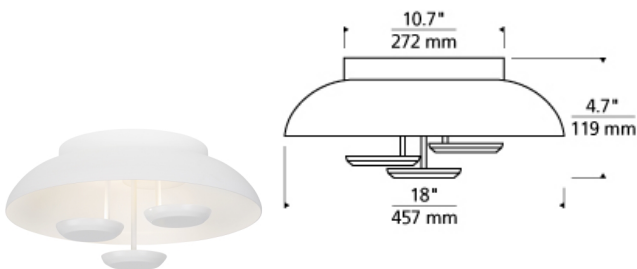

# Plura 18 Ceiling LED T20

## DESCRIPTION

The Plura ceiling flush mount light by Tech Lighting features beautifully detailed circular metal discs that are suspended below a domed reflector creating a celestial glowing effect when illuminated. The discs push a wide-angle wash of LED light upward into the 18-inch dome to provide an abundance of indirect light. With its smooth general illumination and modest scale, the Plura flush mount is ideal for living room lighting, family room lighting and bedroom lighting. The Plura comes with an energy efficient integrated LED lamp, this lamp option is fully dimmable to create the desired ambiance in your any space. Includes 24 watt, 1008 delivered lumens, 3000K LED module. Dimmable with low-voltage electronic or triac dimmer.

## INSTALLATION

This product can mount to either a 4" square electrical box with round plaster ring or an octagonal electrical box (not included).

## WEIGHT

7.5-8lb / 3.4-3.63kg ±

18"