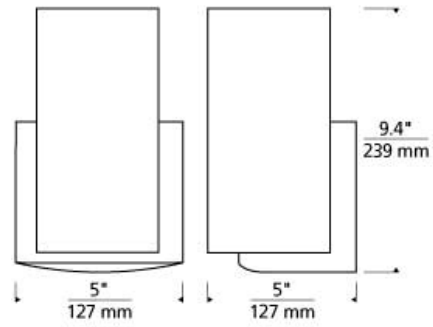

INSTALLATION

This product can mount to either a 4" square electrical box with round plaster ring or an octagonal electrical box (not included).

WEIGHT

2-2.5lb / 0.91-1.13kg ±

ORDERING INFORMATION

700WSPLA	COLOR	FINISH	LAMP
B	BROWN	Z ANTIQUE BRONZE	INCANDESCENT 120V
N	NATURAL	C CHROME	
W	WHITE	S SATIN NICKEL	

TECH LIGHTING®

7400 Linder Avenue
Skokie, Illinois 60077

T 847.410.4400
F 847.410.4500

Tech Lighting, L.L.C.

700WSPLA	_____
FIXTURE TYPE:	_____
JOB NAME:	_____
NOTES:	_____
	_____
	_____

©2018 Tech Lighting, L.L.C. All Rights Reserved. The "Tech Lighting" graphic is a registered trademark of Tech Lighting, L.L.C. Tech Lighting reserves the right to change specifications for product improvements without notification.