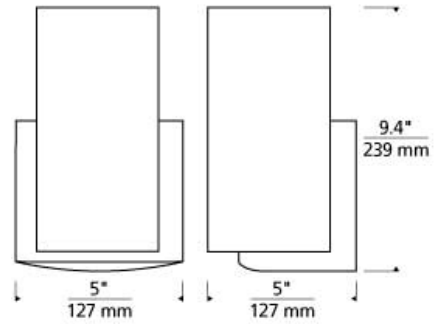

WALL COLLECTION

Playa Wall

DESCRIPTION

The Playa wall sconce light by Tech Lighting is an elegant multi-toned shade that is composed of natural shell panels that have been burnished to remove rough edges and create a smooth neat finish. Artisans polish and cut to size the meticulously adhered shell panels to an inner glass cylinder. The Playa is available in three neutral yet modern colors and comes with your choice of four on trend hardware finishes. Available lamping options include energy efficient LED or no-lamp, leaving you the option to light this fixture with your preferred lamping. This modestly sized wall sconce is ideal in places such as hallways, bathrooms and bedrooms. Rated for (1) 60w max, E26 medium based lamp (Not Included). LED version includes (1) 9.5 watt 574 delivered lumens, 2700K, medium base LED A19 lamp. Dimmable with low-voltage electronic dimmer.

brown

INSTALLATION

This product can mount to either a 4" square electrical box with round plaster ring or an octagonal electrical box (not included).

WEIGHT

2-2.5lb / 0.91-1.13kg ±

brown

natural

white