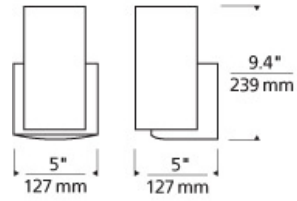

INSTALLATION

This product can mount to either a 4" square electrical box with round plaster ring or an octagonal electrical box (not included).

WEIGHT

2.2lb / 1kg ±

brown

brown

natural

white