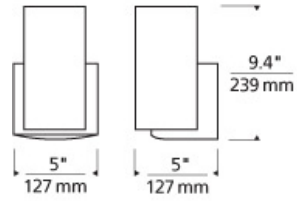

ORDERING INFORMATION

700WSPLA COLOR	FINISH	LAMP
B BROWN	Z ANTIQUE BRONZE	INCANDESCENT 120V
N NATURAL	C CHROME	
W WHITE	S SATIN NICKEL	

TECH LIGHTING®

7400 Linder Avenue
Skokie, Illinois 60077

T 847.410.4400
F 847.410.4500

Tech Lighting, L.L.C.

700WSPLA _____

FIXTURE TYPE: _____

JOB NAME: _____

NOTES: _____

_____

_____

©2017 Tech Lighting, L.L.C. All Rights Reserved. The "Tech Lighting" graphic is a registered trademark of Tech Lighting, L.L.C. Tech Lighting reserves the right to change specifications for product improvements without notification.