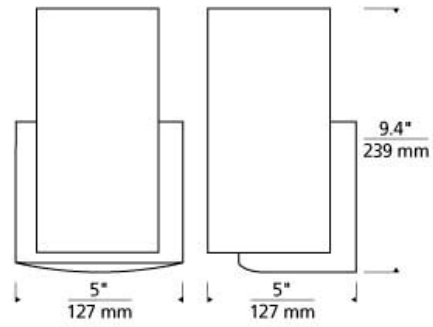

WALL COLLECTION

Playa Wall LED EN* T20

DESCRIPTION

The Playa wall sconce light by Tech Lighting is an elegant multi-toned shade that is composed of natural shell panels that have been burnished to remove rough edges and create a smooth neat finish. Artisans polish and cut to size the meticulously adhered shell panels to an inner glass cylinder. The Playa is available in three neutral yet modern colors and comes with your choice of four on trend hardware finishes. Available lamping options include energy efficient LED or no-lamp, leaving you the option to light this fixture with your preferred lamping. This modestly sized wall sconce is ideal in places such as hallways, bathrooms and bedrooms. Rated for (1) 60w max, E26 medium based lamp (Not Included). LED version includes (1) 9.5 watt 574 delivered lumens, 2700K, medium base LED A19 lamp. Dimmable with low-voltage electronic dimmer.

brown

INSTALLATION

This product can mount to either a 4" square electrical box with round plaster ring or an octagonal electrical box (not included).

WEIGHT

2-2.5lb / 0.91-1.13kg ±

brown

natural

white