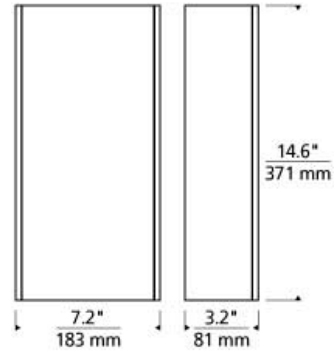

WALL COLLECTION

Playa Flush Wall LED ADA T20

DESCRIPTION

Elegant multi-toned shade comprised of natural shell panels with a minimal metal base. Mounts vertically only. Rated for (1) 75w max, E26 medium based lamp (Not Included). LED version includes 16 watt, 1000 lumen, 2700K LED modules. LED version dimmable with low-voltage electronic dimmer. ADA compliant.

INSTALLATION

This product can mount to either a 4" square electrical box with round plaster ring or an octagonal electrical box (not included).

WEIGHT

5-5.5lb / 2.27-2.49kg ±

white

brown

natural

white