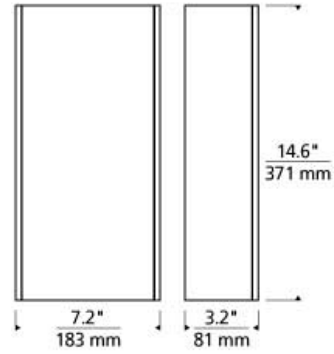

WALL COLLECTION

Playa Flush Wall

DESCRIPTION

Elegant multi-toned shade comprised of natural shell panels with a minimal metal base. Mounts vertically only. Rated for (1) 75w max, E26 medium based lamp (Not Included). LED version includes 16 watt, 1000 lumen, 2700K LED modules. LED version dimmable with low-voltage electronic dimmer. ADA compliant.

INSTALLATION

This product can mount to either a 4" square electrical box with round plaster ring or an octagonal electrical box (not included).

WEIGHT

5-5.5lb / 2.27-2.49kg ±

white

brown

natural

white