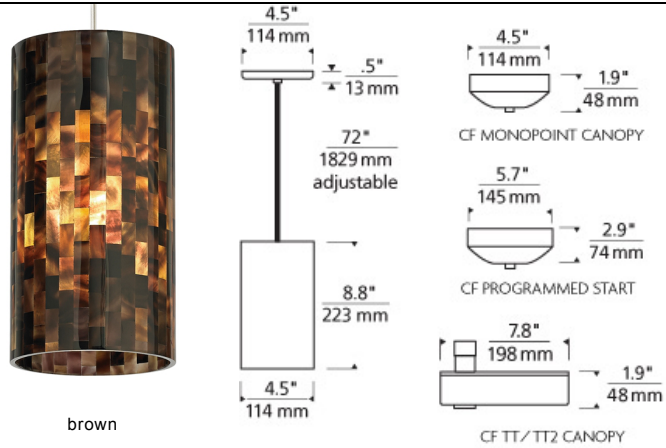

LINE - VOLTAGE PENDANTS / SUSPENSION

Playa 2KD Pendant

DESCRIPTION

Elegant multi-toned shade comprised of natural shell panels. The shells are burnished to remove rough edges, meticulously polished, cut to size, and carefully adhered by hand to an inner glass cylinder; suspended from a round canopy. Incandescent includes 60 watt, medium base A19 lamp. LED includes 9.5 watt, 800 delivered lumen, 2700K, medium base LED A19 lamp. Ships with six feet of field-cuttable cable. Incandescent dimmable with standard incandescent dimmer. LED dimmable with LED compatible dimmer.

INSTALLATION

This product can mount to either a 4" square electrical box with round plaster ring or an octagon electrical box.

OTHER

TD includes 4.5" Round Canopy.
Antique Bronze and Black Finish Only Available on TD.

ACCESSORIES & OPTICAL CONTROLS

Line-voltage Swag Hook

ORDERING INFORMATION

700 SYSTEM	PLAP	COLOR	FINISH	LAMP
TD	LINE-VOLTAGE PENDANTS/SUSPENSION	B BROWN	Z ANTIQUE BRONZE	INCANDESCENT 120V
TT	SINGLE-CIRCUIT T-TRAK	N NATURAL	B BLACK	-LED927 A19 LED 90 CRI 2700K 120V
		W WHITE	S SATIN NICKEL	
			W WHITE	

For use on Halo*, Juno* or Lightolier* 120 volt single-circuit track, order as follows:

Incandescent: Order pendant as **700TD** and order appropriate [120V Track Adapter](#)

Compact Fluorescent: Substitute 700TD with one of the following: **700TH** (fits Halo*), **700TJ** (fits Juno*) or **700TI** (fits Lightolier*) and by substituting the finish with one of the following: **BZ** (Black/Antique Bronze), **BS** (Black/Satin Nickel), **WZ** (White/Antique Bronze) or **WS** (White/Satin Nickel).

*Tech Lighting is not affiliated, nor is it endorsed by any of the companies listed nor does Tech Lighting distribute any of their products.