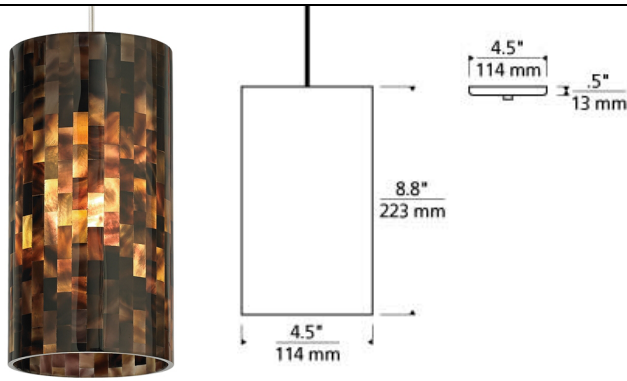

LINE - VOLTAGE PENDANTS / SUSPENSION

Playa 2KD Pendant LED T20

DESCRIPTION

Elegant multi-toned shade comprised of natural shell panels. The shells are burnished to remove rough edges, meticulously polished, cut to size, and carefully adhered by hand to an inner glass cylinder; suspended from a round canopy. Rated for (1) 60 watt max. E26 medium base lamp (Lamp Not Included). LED includes 9.5 watt, 800 delivered lumen, 2700K, medium base LED A19 lamp. Ships with six feet of field-cutable cable. Incandescent dimmable with standard incandescent dimmer. LED dimmable with LED compatible dimmer.

INSTALLATION

This product can mount to either a 4" square electrical box with round plaster ring or an octagon electrical box.

OTHER

TD includes 4.5" Round Canopy.
Antique Bronze and Black Finish Only Available on TD.

ACCESSORIES & OPTICAL CONTROLS

Line-voltage Swag Hook

WEIGHT

4-5lb / 1.81-2.27kg ±

brown

brown

natural

white