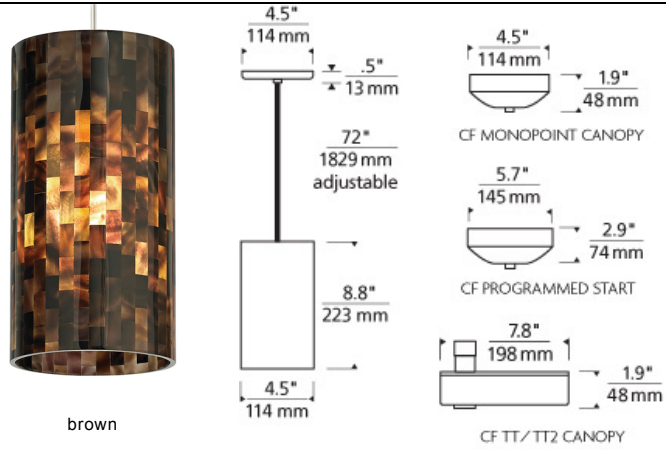

LINE - VOLTAGE PENDANTS / SUSPENSION

Playa 2KD Pendant

DESCRIPTION

Elegant multi-toned shade comprised of natural shell panels. The shells are burnished to remove rough edges, meticulously polished, cut to size, and carefully adhered by hand to an inner glass cylinder; suspended from a round canopy. Incandescent includes 60 watt, medium base A19 lamp. LED includes 9.5 watt, 800 delivered lumen, 2700K, medium base LED A19 lamp. Ships with six feet of field-cuttable cable. Incandescent dimmable with standard incandescent dimmer. LED dimmable with LED compatible dimmer.

INSTALLATION

This product can mount to either a 4" square electrical box with round plaster ring or an octagon electrical box.

OTHER

TD includes 4.5" Round Canopy.
Antique Bronze and Black Finish Only Available on TD.

ACCESSORIES & OPTICAL CONTROLS

Line-voltage Swag Hook

brown

ORDERING INFORMATION

700 SYSTEM	PLAP	COLOR	FINISH	LAMP
TD	LINE-VOLTAGE PENDANTS/SUSPENSION	B BROWN	Z ANTIQUE BRONZE	INCANDESCENT 120V
TT	SINGLE-CIRCUIT T-TRAK	N NATURAL	B BLACK	-LED927 A19 LED 90 CRI 2700K 120V
		W WHITE	S SATIN NICKEL	
			W WHITE	

For use on Halo*, Juno* or Lightolier* 120 volt single-circuit track, order as follows:

Incandescent: Order pendant as **700TD** and order appropriate [120V Track Adapter](#)

Compact Fluorescent: Substitute 700TD with one of the following: **700TH** (fits Halo*), **700TJ** (fits Juno*) or **700TI** (fits Lightolier*) and by substituting the finish with one of the following: **BZ** (Black/Antique Bronze), **BS** (Black/Satin Nickel), **WZ** (White/Antique Bronze) or **WS** (White/Satin Nickel).

*Tech Lighting is not affiliated, nor is it endorsed by any of the companies listed nor does Tech Lighting distribute any of their products.