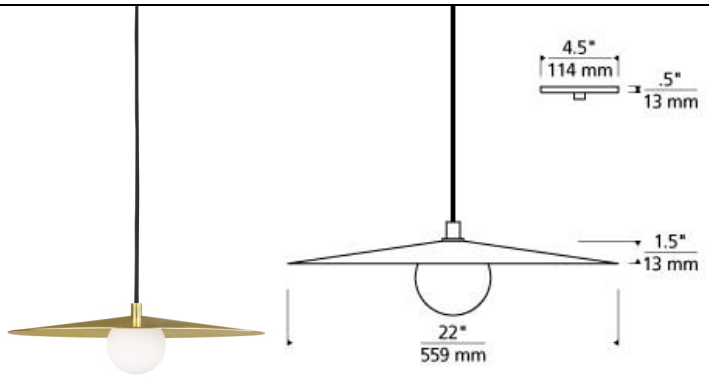

Pirlo Pendant

LED T20

DESCRIPTION

The Pirlo pendant by Tech Lighting contrasts a flattened metal shade with a frosted glass globe, creating the quintessential Mid-Century modern look. The metal shade directs light downward for illuminating surfaces. The shade is scaled at 22" diameter, making this pendant a sharp design piece for your living room, dining room, kitchen, and foyer. Offered in two modern finishes with and without lamp. Lamping options are compatible with most dimmers. Refer to the Dimming Chart for more information. (No Lamp) Rated for rated for (1) 5 watt max. G9 Bi-Pin lamp (Not Included). LED 120 volt 5 watt, 303 delivered lumens, 3000K, LED G9 Bi-Pin lamp. Dimmable with most LED compatible ELV and TRIAC dimmers. Fixture provided with six feet of field-cuttable black cloth cord.

INSTALLATION

This product can mount to either a 4" square electrical box with round plaster ring or an octagon electrical box.

brass

matte black

ORDERING INFORMATION

700 SYSTEM PRL

FINISH

LAMP