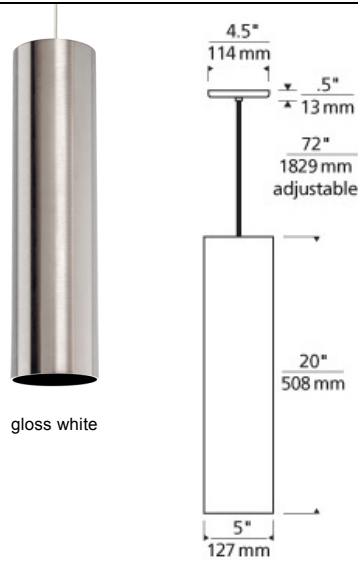

LINE-VOLTAGE PENDANTS/SUSPENSION

Piper Grande Pendant

DESCRIPTION

A large, sleek cylindrical, metal shade provides crisp down light. Incandescent includes 39 watt, medium base halogen PAR 20 lamp. LED includes 8 watt, 470 delivered lumen, PAR 20 LED lamp. Fixture is provided with six feet of field-cuttable cable. Incandescent and LED versions are dimmable with standard incandescent dimmer.

INSTALLATION

This product can mount to either a 4" square electrical box with round plaster ring or an octagon electrical box.

OTHER

TD includes 4.5" Round Canopy.
Black Finish Only Available on TD.

gloss white

gloss black

gloss white

satın nickel

ORDERING INFORMATION

| 700 SYSTEM | PPRGP | COLOR | FINISH | LAMP |
|------------|----------------------------------|----------------|----------------|--------------------------------------|
| TD | LINE-VOLTAGE PENDANTS/SUSPENSION | B GLOSS BLACK | B BLACK | INCANDESCENT 120V |
| TT | SINGLE-CIRCUIT T-TRAK | W GLOSS WHITE | S SATIN NICKEL | -LED930 PAR 20 LED 90 CRI 3000K 120V |
| | | S SATIN NICKEL | W WHITE | |