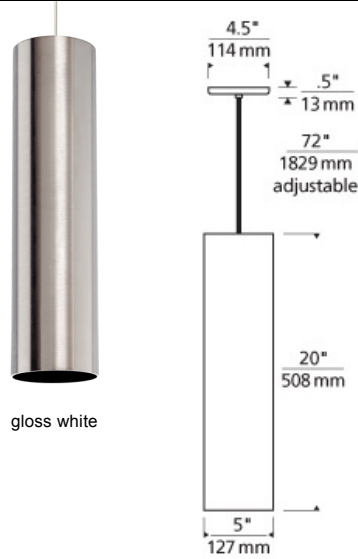

LINE-VOLTAGE PENDANTS/SUSPENSION

Piper Grande Pendant

DESCRIPTION

A large, sleek cylindrical, metal shade provides crisp down light. Incandescent includes 39 watt, medium base halogen PAR 20 lamp. LED includes 8 watt, 470 delivered lumen, PAR 20 LED lamp. Fixture is provided with six feet of field-cuttable cable. Incandescent and LED versions are dimmable with standard incandescent dimmer.

INSTALLATION

This product can mount to either a 4" square electrical box with round plaster ring or an octagon electrical box.

OTHER

TD includes 4.5" Round Canopy.
Black Finish Only Available on TD.

gloss white

gloss black

gloss white

satın nickel

ORDERING INFORMATION

700 SYSTEM	PPRGP	COLOR	FINISH	LAMP
TD	LINE-VOLTAGE PENDANTS/SUSPENSION	B GLOSS BLACK	B BLACK	INCANDESCENT 120V
TT	SINGLE-CIRCUIT T-TRAK	W GLOSS WHITE	S SATIN NICKEL	-LED930 PAR 20 LED 90 CRI 3000K 120V
		S SATIN NICKEL	W WHITE	