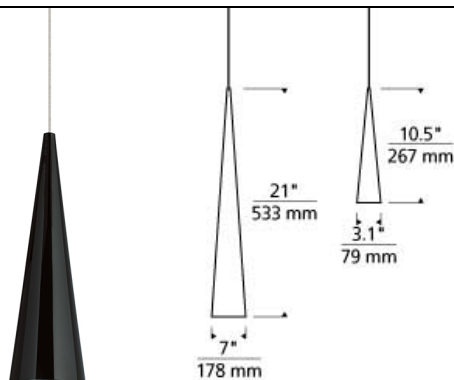

LOW - VOLTAGE PENDANTS

Pinnacle Pendant LED SORAA T20

DESCRIPTION

Sophistication meets simplicity in the Pinnacle pendant by Tech Lighting. This sleek glass cone will add subtle drama with a punch of task lighting in any setting. While the white glass provides a soft translucent glow, the black glass is totally impermeable by light for a deeply rich look. The Pinnacle is available in two distinct sizes, allowing for greater design customization, either size will be ideal for kitchen island task lighting, dining room lighting and hallway lighting. Available lamping options include fully dimmable energy efficient LED or no-lamp, leaving you the option to light this fixture with your preferred lamping. Small rated for (1) low-voltage, 35 watt max MR16/Dimmable with low-voltage electronic or magnetic dimmer (based on the transformer) (Lamp Not Included) Large rated for (1) low-voltage, 50 watt max, bi-pin/Dimmable with low-voltage electronic or magnetic dimmer (based on the transformer) (Lamp Not Included) LED includes 12 volt 8 watt, 300 delivered lumens, 3000K, replaceable SORAA® LED module. Dimmable with low-voltage electronic or magnetic dimmer (based on transformer). Works with SORAA.

SORAA® LED Bi-Pin Replacement Pendant Module, Swag Hook

WEIGHT

1-1.9lb / 0.45-0.86kg ±

small black

large black

small white

large white

ORDERING INFORMATION