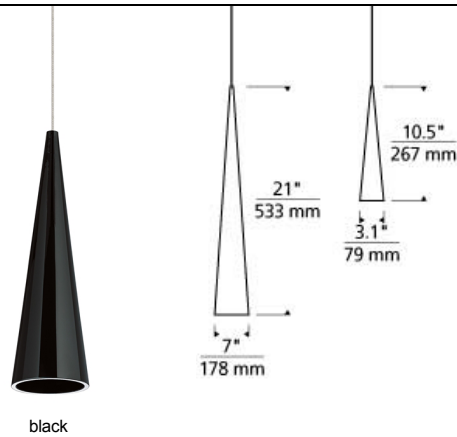

LOW - VOLTAGE PENDANTS

Pinnacle Pendant LED SORAA T20

DESCRIPTION

Sophistication meets simplicity in the Pinnacle pendant by Tech Lighting. This sleek glass cone will add subtle drama with a punch of task lighting in any setting. While the white glass provides a soft translucent glow, the black glass is totally impermeable by light for a deeply rich look. The Pinnacle is available in two distinct sizes, allowing for greater design customization, either size will be ideal for kitchen island task lighting, dining room lighting and hallway lighting. Available lamping options include fully dimmable energy efficient LED or no-lamp, leaving you the option to light this fixture with your preferred lamping. Small rated for (1) low-voltage, 35 watt max MR16/Dimmable with low-voltage electronic or magnetic dimmer (based on the transformer) (Lamp Not Included) Large rated for (1) low-voltage, 50 watt max, bi-pin/Dimmable with low-voltage electronic or magnetic dimmer (based on the transformer) (Lamp Not Included) LED includes 12 volt 8 watt, 300 delivered lumens, 3000K, replaceable SORAA® LED module. Dimmable with low-voltage electronic or magnetic dimmer (based on transformer). Works with SORAA.

black

INSTALLATION

Socket terminates with FreeJack male connector, which may be installed into a system connector. Elements ordered with a system prefix include a connector for that system.

ACCESSORIES & OPTICAL CONTROLS

SORAA® LED Bi-Pin Replacement Pendant Module, Swag Hook

WEIGHT

1-1.9lb / 0.45-0.86kg ±

small black

large black

small white

large white

ORDERING INFORMATION