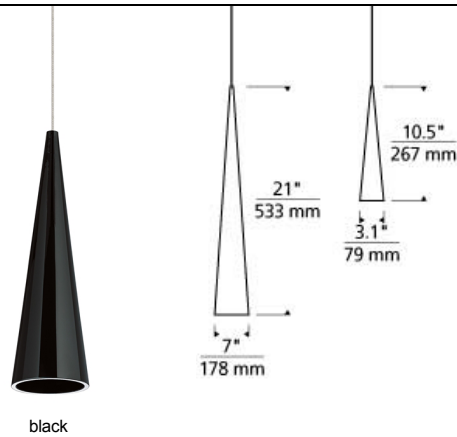

### DESCRIPTION

Sophistication meets simplicity in the Pinnacle pendant by Tech Lighting. This sleek glass cone will add subtle drama with a punch of task lighting in any setting. While the white glass provides a soft translucent glow, the black glass is totally impermeable by light for a deeply rich look. The Pinnacle is available in two distinct sizes, allowing for greater design customization, either size will be ideal for kitchen island task lighting, dining room lighting and hallway lighting. Available lamping options include fully dimmable energy efficient LED or no-lamp, leaving you the option to light this fixture with your preferred lamping. Small rated for (1) low-voltage, 35 watt max MR16/Dimmable with low-voltage electronic or magnetic dimmer (based on the transformer) (Lamp Not Included) Large rated for (1) low-voltage, 50 watt max, bi-pin/Dimmable with low-voltage electronic or magnetic dimmer (based on the transformer) (Lamp Not Included) LED includes 12 volt 8 watt, 300 delivered lumens, 3000K, replaceable SORAA® LED module. Dimmable with low-voltage electronic or magnetic dimmer (based on transformer). Works with SORAA.

### WEIGHT

1-1.9lb / 0.45-0.86kg ±

small black

large black

small white

large white