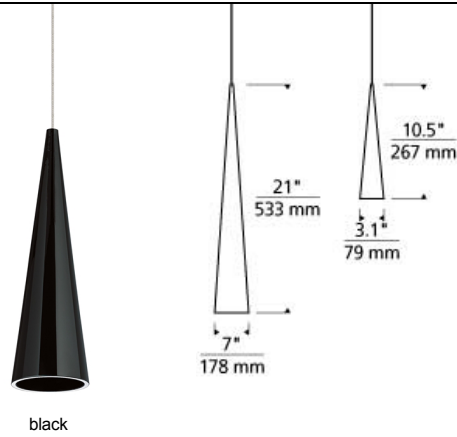

LOW - VOLTAGE PENDANTS

Pinnacle Pendant

DESCRIPTION

Sophistication meets simplicity in the Pinnacle pendant by Tech Lighting. This sleek glass cone will add subtle drama with a punch of task lighting in any setting. While the white glass provides a soft translucent glow, the black glass is totally impermeable by light for a deeply rich look. The Pinnacle is available in two distinct sizes, allowing for greater design customization, either size will be ideal for kitchen island task lighting, dining room lighting and hallway lighting. Available lamping options include fully dimmable energy efficient LED or no-lamp, leaving you the option to light this fixture with your preferred lamping. Small rated for (1) low-voltage, 35 watt max MR16/Dimmable with low-voltage electronic or magnetic dimmer (based on the transformer) (Lamp Not Included) Large rated for (1) low-voltage, 50 watt max, bi-pin/Dimmable with low-voltage electronic or magnetic dimmer (based on the transformer) (Lamp Not Included) LED includes 12 volt 8 watt, 300 delivered lumens, 3000K, replaceable SORAA® LED module. Dimmable with low-voltage electronic or magnetic dimmer (based on transformer). Works with SORAA.

black

INSTALLATION

Socket terminates with FreeJack male connector, which may be installed into a system connector. Elements ordered with a system prefix include a connector for that system.

ACCESSORIES & OPTICAL CONTROLS

SORAA® LED Bi-Pin Replacement Pendant Module, Swag Hook

WEIGHT

1-1.9lb / 0.45-0.86kg ±

small black

large black

small white

large white

ORDERING INFORMATION