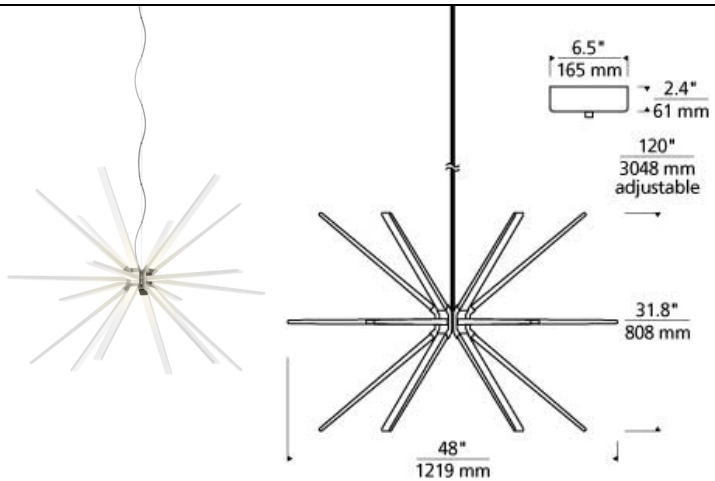

## DESCRIPTION

This quintessential starburst silhouette of the Photon suspension fixture by Tech Lighting is fun and playful while still being tailored and elegant. It can sparkle as the crowning jewel of an ultra-modern decor. Or just as successfully, it can be a dramatic statement piece in contrast to a more classic or eclectic setting. Perfect for living room lighting, dining room lighting or as an entryway light, the solid acrylic arms are squarely faceted to ensure they glow from the integrated LED light source shining from the core. Available in two sizes (34" wide or 48" wide), this modern interpretation of a chandelier is offered in two finish options. Aged Brass finish with a Bronze cord or Satin Nickel finish with a Clear cord. Damp-rated and dimmable. Includes 10' of field-cuttable cable. LED includes (18) 2 watt 2709 total delivered lumens 90 CRI 3000K LED modules. Dimmable with a low-voltage electronic dimmer. 120v.

## WEIGHT

18.5-19lb / 8.39-8.62kg ±