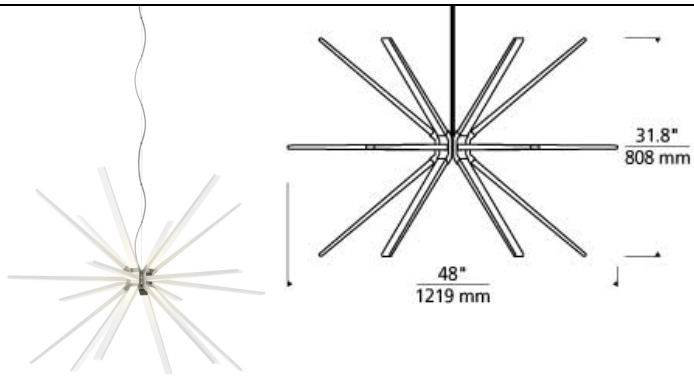

**Photon 48 Chandelier** LED T20

**DESCRIPTION**

This quintessential starburst silhouette of the Photon suspension fixture by Tech Lighting is fun and playful while still being tailored and elegant. It can sparkle as the crowning jewel of an ultra-modern decor. Or just as successfully, it can be a dramatic statement piece in contrast to a more classic or eclectic setting. Perfect for living room lighting, dining room lighting or as an entryway light, the solid acrylic arms are squarely faceted to ensure they glow from the integrated LED light source shining from the core. Available in two sizes (34" wide or 48" wide), this modern interpretation of a chandelier is offered in two finish options. Aged Brass finish with a Bronze cord or Satin Nickel finish with a Clear cord. Damp-rated and dimmable. Includes 10' of field-cuttable cable. LED includes (18) 2 watt 2709 total delivered lumens 90 CRI 3000K LED modules. Dimmable with a low-voltage electronic dimmer. 120v.

**WEIGHT**

18.5-19lb / 8.39-8.62kg ±

satin nickel

aged brass

**ORDERING INFORMATION**

**700PHT48** FINISH

LAMP

- R AGED BRASS
- S SATIN NICKEL