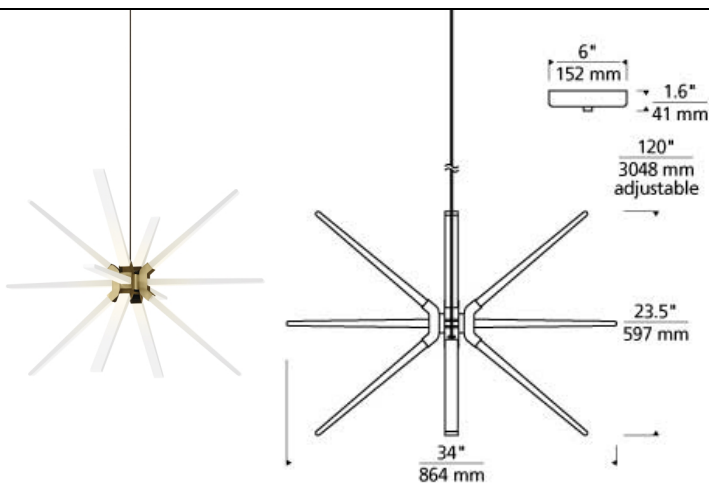

Photon 34 Chandelier LED

DESCRIPTION

This quintessential starburst silhouette of the Photon suspension fixture by Tech Lighting is fun and playful while still being tailored and elegant. It can sparkle as the crowning jewel of an ultra-modern decor. Or just as successfully, it can be a dramatic statement piece in contrast to a more classic or eclectic setting. Perfect for living room lighting, dining room lighting or as an entryway light, the solid acrylic arms are squarely faceted to ensure they glow from the integrated LED light source shining from the core. Available in two sizes (34" wide or 48" wide), this modern interpretation of a chandelier is offered in two finish options. Aged Brass finish with a Bronze cord or Satin Nickel finish with a Clear cord. Damp-rated and dimmable. Includes 10' of field-cuttable cable. LED includes (12) 2 watt 1725 total delivered lumens 90 CRI 3000K LED modules. Dimmable with a low-voltage electronic dimmer. 120v.

WEIGHT

9-9.5lb / 4.08-4.31kg ±

aged brass

satin nickel

ORDERING INFORMATION

700PHT34 FINISH

LAMP

R AGED BRASS
S SATIN NICKEL