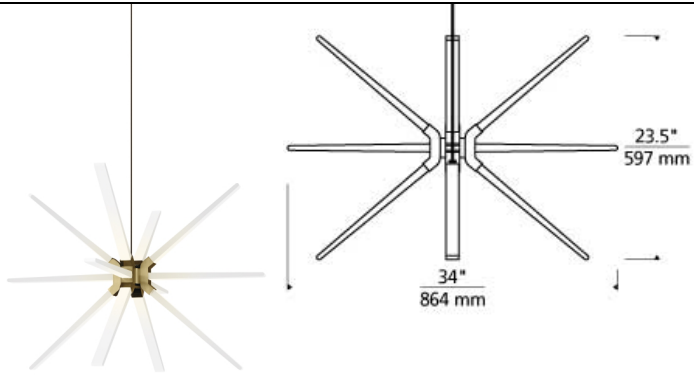

Photon 34 Chandelier

LED

DESCRIPTION

This quintessential starburst silhouette of the Photon suspension fixture by Tech Lighting is fun and playful while still being tailored and elegant. It can sparkle as the crowning jewel of an ultra-modern decor. Or just as successfully, it can be a dramatic statement piece in contrast to a more classic or eclectic setting. Perfect for living room lighting, dining room lighting or as an entryway light, the solid acrylic arms are squarely faceted to ensure they glow from the integrated LED light source shining from the core. Available in two sizes (34" wide or 48" wide), this modern interpretation of a chandelier is offered in two finish options. Aged Brass finish with a Bronze cord or Satin Nickel finish with a Clear cord. Damp-rated and dimmable. Includes 10' of field-cuttable cable. LED includes (12) 2 watt 1725 total delivered lumens 90 CRI 3000K LED modules. Dimmable with a low-voltage electronic dimmer. 120v.

WEIGHT

9-9.5lb / 4.08-4.31kg ±

aged brass

satin nickel

ORDERING INFORMATION

700PHT34 FINISH

LAMP

R AGED BRASS
S SATIN NICKEL