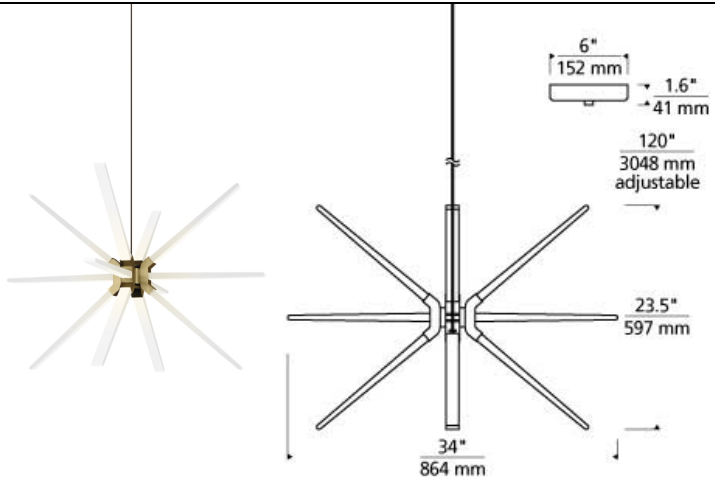

## DESCRIPTION

This quintessential starburst silhouette of the Photon suspension fixture by Tech Lighting is fun and playful while still being tailored and elegant. It can sparkle as the crowning jewel of an ultra-modern decor. Or just as successfully, it can be a dramatic statement piece in contrast to a more classic or eclectic setting. Perfect for living room lighting, dining room lighting or as an entryway light, the solid acrylic arms are squarely faceted to ensure they glow from the integrated LED light source shining from the core. Available in two sizes (34" wide or 48" wide), this modern interpretation of a chandelier is offered in two finish options. Aged Brass finish with a Bronze cord or Satin Nickel finish with a Clear cord. Damp-rated and dimmable. Includes 10' of field-cuttable cable. LED includes (12) 2 watt 1725 total delivered lumens 90 CRI 3000K LED modules. Dimmable with a low-voltage electronic dimmer. 120v.

## WEIGHT

9-9.5lb / 4.08-4.31kg ±

aged brass

satin nickel