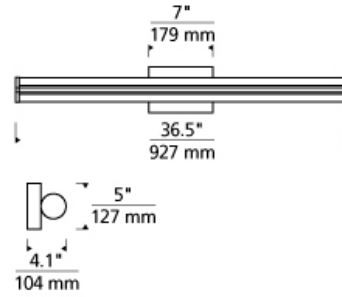

Petra 36 Bath

LED T20

DESCRIPTION

The Petra bath bar light by Tech Lighting is a deceptively simple cylindrical modern bath bar that features up and down integrated LED illumination. The inner acrylic shade accents the outer shade with a polished glass that brings brilliant visual dimension. The Petra bath light is available in two on-trend finishes, Satin Nickel and Chrome, each finish further enhances its sleek and contemporary style. This sleek bath bar is available in two precise lengths, 24" and 36". The Petra ships with energy efficient integrated LED lamping, all lamping options are fully dimmable to create the desired ambiance in your special space. Includes 36 watt, 3153 delivered lumen, 3000K LED module. Dimmable with low-voltage electronic dimmer.

INSTALLATION

This product can mount to either a 4" square electrical box with round plaster ring or an octagonal electrical box (not included).

WEIGHT

5.5-6lb / 2.49-2.72kg ±

chrome

satin nickel

ORDERING INFORMATION

700BCPET	LENGTH (A)	FINISH	LAMP
36	36"	C CHROME S SATIN NICKEL	-LED930 LED 90 CRI 3000K 120V -LED930-277 LED 90 CRI 3000K 277V

TECH LIGHTING®

7400 Linder Avenue
Skokie, Illinois 60077

T 847.410.4400
F 847.410.4500