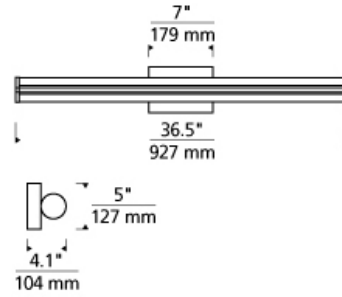

## DESCRIPTION

The Petra bath bar light by Tech Lighting is a deceptively simple cylindrical modern bath bar that features up and down integrated LED illumination. The inner acrylic shade accents the outer shade with a polished glass that brings brilliant visual dimension. The Petra bath light is available in two on-trend finishes, Satin Nickel and Chrome, each finish further enhances its sleek and contemporary style. This sleek bath bar is available in two precise lengths, 24" and 36". The Petra ships with energy efficient integrated LED lamping, all lamping options are fully dimmable to create the desired ambiance in your special space. Includes 36 watt, 3153 delivered lumen, 3000K LED module. Dimmable with low-voltage electronic dimmer.

## INSTALLATION

This product can mount to either a 4" square electrical box with round plaster ring or an octagonal electrical box (not included).

## WEIGHT

5.5-6lb / 2.49-2.72kg ±

chrome

satin nickel

## ORDERING INFORMATION

700BCPET	LENGTH (A)	FINISH	LAMP
36	36"	C CHROME S SATIN NICKEL	-LED930 LED 90 CRI 3000K 120V -LED930-277 LED 90 CRI 3000K 277V

**TECH LIGHTING®**

7400 Linder Avenue  
Skokie, Illinois 60077