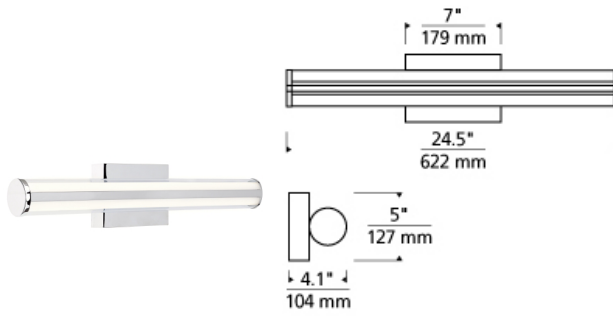

## DESCRIPTION

The Petra bath bar light by Tech Lighting is a deceptively simple cylindrical modern bath bar that features up and down integrated LED illumination. The inner acrylic shade accents the outer shade with a polished glass that brings brilliant visual dimension. The Petra bath light is available in two on-trend finishes, Satin Nickel and Chrome, each finish further enhances its sleek and contemporary style. This sleek bath bar is available in two precise lengths, 24" and 36". The Petra ships with energy efficient integrated LED lamping, all lamping options are fully dimmable to create the desired ambiance in your special space. Includes 24 watt, 2052 delivered lumen, 3000K LED module. Dimmable with low-voltage electronic dimmer.

## INSTALLATION

This product can mount to either a 4" square electrical box with round plaster ring or an octagonal electrical box (not included).

## WEIGHT

4.5-5lb / 2.04-2.27kg ±

chrome

satin nickel

## ORDERING INFORMATION

700BCPET	LENGTH (A)	FINISH	LAMP
24	24"	C CHROME S SATIN NICKEL	-LED930 LED 90 CRI 3000K 120V -LED930-277 LED 90 CRI 3000K 277V

Tech Lighting, L.L.C.

700BC PET \_\_\_\_\_

FIXTURE TYPE: \_\_\_\_\_