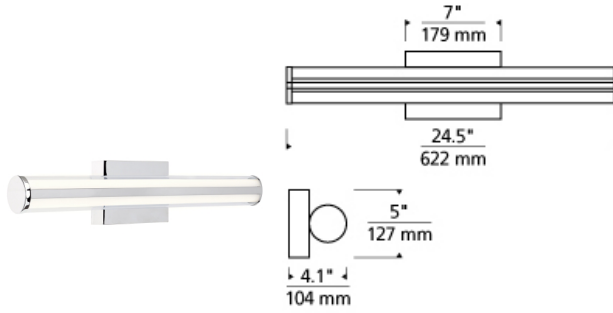

Petra 24 Bath

LED T20

DESCRIPTION

The Petra bath bar light by Tech Lighting is a deceptively simple cylindrical modern bath bar that features up and down integrated LED illumination. The inner acrylic shade accents the outer shade with a polished glass that brings brilliant visual dimension. The Petra bath light is available in two on-trend finishes, Satin Nickel and Chrome, each finish further enhances its sleek and contemporary style. This sleek bath bar is available in two precise lengths, 24" and 36". The Petra ships with energy efficient integrated LED lamping, all lamping options are fully dimmable to create the desired ambiance in your special space. Includes 24 watt, 2052 delivered lumen, 3000K LED module. Dimmable with low-voltage electronic dimmer.

INSTALLATION

This product can mount to either a 4" square electrical box with round plaster ring or an octagonal electrical box (not included).

WEIGHT

4.5-5lb / 2.04-2.27kg ±

chrome

satin nickel

ORDERING INFORMATION

700BCPET	LENGTH (A)	FINISH	LAMP
24	24"	C CHROME S SATIN NICKEL	-LED930 LED 90 CRI 3000K 120V -LED930-277 LED 90 CRI 3000K 277V

TECH LIGHTING®
 7400 Linder Avenue T 847.410.4400
 Skokie, Illinois 60077 F 847.410.4500
Tech Lighting, L.L.C.