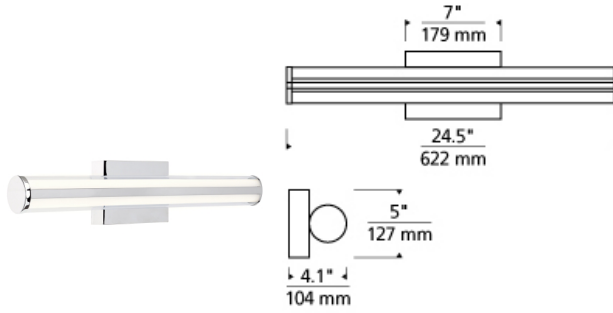

Petra 24 Bath

LED T20

DESCRIPTION

The Petra bath bar light by Tech Lighting is a deceptively simple cylindrical modern bath bar that features up and down integrated LED illumination. The inner acrylic shade accents the outer shade with a polished glass that brings brilliant visual dimension. The Petra bath light is available in two on-trend finishes, Satin Nickel and Chrome, each finish further enhances its sleek and contemporary style. This sleek bath bar is available in two precise lengths, 24" and 36". The Petra ships with energy efficient integrated LED lamping, all lamping options are fully dimmable to create the desired ambiance in your special space. Includes 24 watt, 2052 delivered lumen, 3000K LED module. Dimmable with low-voltage electronic dimmer.

INSTALLATION

This product can mount to either a 4" square electrical box with round plaster ring or an octagonal electrical box (not included).

WEIGHT

4.5-5lb / 2.04-2.27kg ±

chrome

satin nickel

ORDERING INFORMATION

700BCPET	LENGTH (A)	FINISH	LAMP
	24 24"	C CHROME S SATIN NICKEL	-LED930 LED 90 CRI 3000K 120V -LED930-277 LED 90 CRI 3000K 277V

TECH LIGHTING®

7400 Linder Avenue
Skokie, Illinois 60077

T 847.410.4400
F 847.410.4500