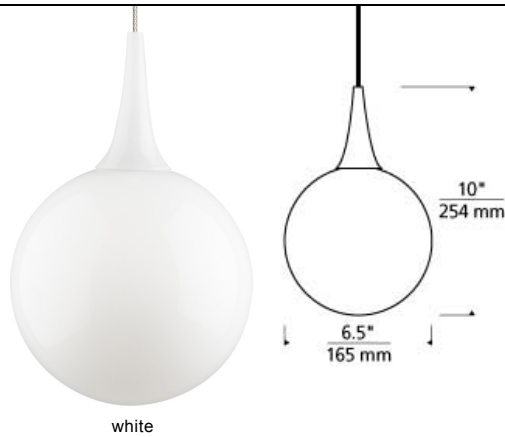

## Pelé Pendant LED SORAA T20

### DESCRIPTION

The Pele pendant light by Tech Lighting features a contemporary mid-century modern-inspired design. With its funneled glass detail and perfectly spherical design the Pele pendant provides an ample amount of omnidirectional illumination. Scaling at 10" in length and 6.5" in diameter this moderately size pendant makes it ideal for kitchen island task lighting, bedroom lighting and bath lighting flanking a vanity. The Pele ships with your choice of either halogen or LED lamping, both options are fully dimmable to create the desired ambiance in your special space. For even greater design customization pair the Pele with the Kable Lite or Monorail system by Tech Lighting. Includes low-voltage, 50 watt frosted halogen bi-pin lamp or 8 watt, 300 delivered lumen, 3000K, replaceable SORAA® LED module and six feet of field-cuttable cable. Dimmable with low-voltage electronic or magnetic dimmer (based on transformer). Works with SORAA.