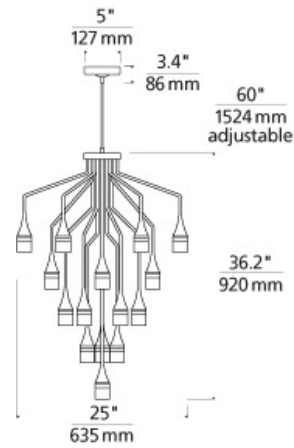

LINE - VOLTAGE PENDANTS / SUSPENSION

Patrona Suspension

DESCRIPTION

Sophisticated and undeniably beautiful, the twenty-two precisely executed metal stems of the Patrona chandelier light from Tech Lighting each bear a sleek crystal shade illuminated by a gently diffused LED. The stems form tiers which taper at varying angles and lengths to create a stunning, modern interpretation of the classic crystal chandelier. Includes (22) 3 watt, 3000K LED modules (66 total watts, 2950 total delivered lumens). SFixture provided with sixty inches of variable rigid stems in coordinating finish to customize hanging height options. Includes Two 24" stems & One 12" stem. Dimmable with low-voltage electronic dimmer.

INSTALLATION

This product can mount to either a 4" square electrical box with round plaster ring or an octagonal electrical box (not included).

WEIGHT

11.5lb / 5.22kg ±

satin nickel

satin gold

ORDERING INFORMATION