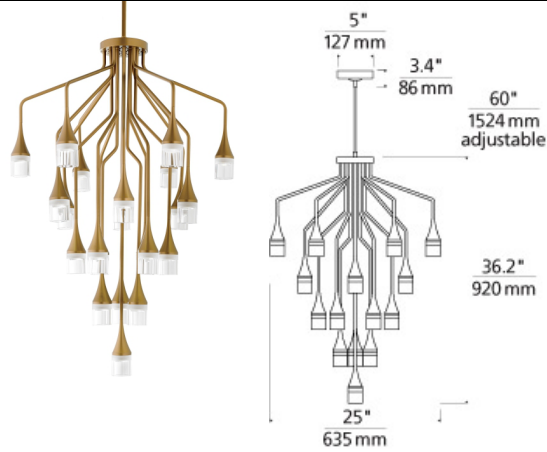

LINE - VOLTAGE PENDANTS / SUSPENSION

Patrona Suspension

DESCRIPTION

Sophisticated and undeniably beautiful, the twenty-two precisely executed metal stems of the Patrona chandelier light from Tech Lighting each bear a sleek crystal shade illuminated by a gently diffused LED. The stems form tiers which taper at varying angles and lengths to create a stunning, modern interpretation of the classic crystal chandelier. Includes (22) 3 watt, 3000K LED modules (66 total watts, 2950 total delivered lumens). SFixture provided with sixty inches of variable rigid stems in coordinating finish to customize hanging height options. Includes Two 24" stems & One 12" stem. Dimmable with low-voltage electronic dimmer.

INSTALLATION

This product can mount to either a 4" square electrical box with round plaster ring or an octagonal electrical box (not included).

WEIGHT

11.5lb / 5.22kg ±

satin nickel

satin gold

ORDERING INFORMATION

700PTNA COLOR

C CLEAR CRYSTAL

FINISH

G SATIN GOLD
S SATIN NICKEL

LAMP

-LED930 LED 90 CRI 3000K 120V

700 PTNA _____

FIXTURE TYPE: _____