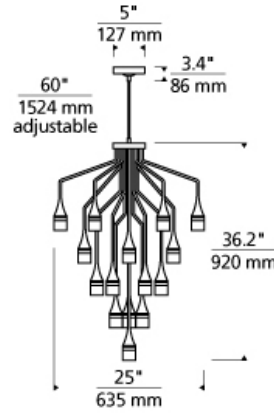

LINE - VOLTAGE PENDANTS / SUSPENSION

Patrona Suspension LED T20

DESCRIPTION

The Patrona pendant light by Tech Lighting is sophisticated and undeniably beautiful. With twenty-two precisely executed metal stems each bear a sleek crystal shade illuminated by a gently diffused LED. The stems form tiers which taper at varying angles, and lengths, create a stunning modern interpretation of the classic crystal chandelier. The Patrona is available in two striking finishes, Satin Gold and Satin Nickel and ships with energy efficient fully dimmable LED lamping. This grand scale chandelier is ideal for dining room lighting, foyer lighting and a conference room lighting, no matter the space the Patrona will add a touch of sophistication and beauty. Includes (22) 3 watt, 3000K LED modules (66 total watts, 2950 total delivered lumens). Fixture provided with 36 inches of variable rigid stems (includes one 12 inch & two 24 inch stems) in coordinating finish. Dimmable with low-voltage electronic dimmer. Can be installed on a sloped ceiling up to 45°.

INSTALLATION

This product can mount to either a 4" square electrical box with round plaster ring or an octagonal electrical box (not included).

WEIGHT

11.5lb / 5.22kg ±

satin nickel

satin gold

ORDERING INFORMATION