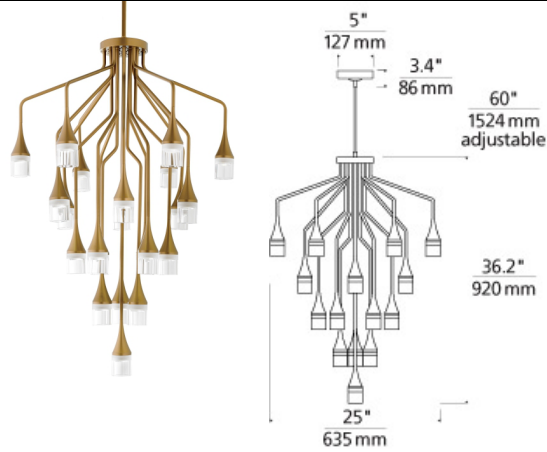

LINE - VOLTAGE PENDANTS / SUSPENSION

Patrona Suspension

DESCRIPTION

Sophisticated and undeniably beautiful, the twenty-two precisely executed metal stems of the Patrona chandelier light from Tech Lighting each bear a sleek crystal shade illuminated by a gently diffused LED. The stems form tiers which taper at varying angles and lengths to create a stunning, modern interpretation of the classic crystal chandelier. Includes (22) 3 watt, 3000K LED modules (66 total watts, 2950 total delivered lumens). SFixture provided with sixty inches of variable rigid stems in coordinating finish to customize hanging height options. Includes Two 24" stems & One 12" stem. Dimmable with low-voltage electronic dimmer.

INSTALLATION

This product can mount to either a 4" square electrical box with round plaster ring or an octagonal electrical box (not included).

WEIGHT

11.5lb / 5.22kg ±

ORDERING INFORMATION

700PTNA COLOR

C CLEAR CRYSTAL

FINISH

G SATIN GOLD
S SATIN NICKEL

LAMP

-LED930 LED 90 CRI 3000K 120V