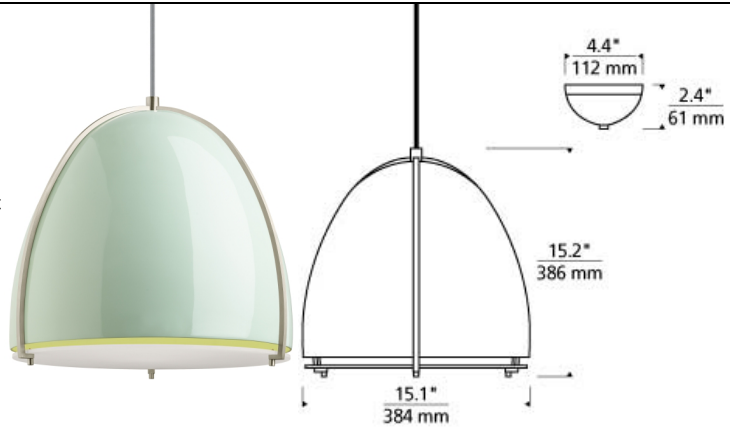

LINE - VOLTAGE PENDANTS / SUSPENSION

Paravo Pendant LED T20

DESCRIPTION

The Paravo pendant light from Tech Lighting features a precisely molded, ultra-smooth fiberglass shade that is offered in five dramatic colors including vivid tangerine, invigorating mint, deep ocean blue, arctic white and gloss black is encased within a die-cast aluminum exostructure which supports the lower diffusor of frosted plate glass. Together with its 15" diameter, 15" height and fully dimmable LED and incandescent lamping options, each of the high end materials and design elements combine to form a beautiful medium-scale contemporary pendant light fixture perfect for use as kitchen island lighting and dining room lighting as well as countless commercial lighting applications. Rated for (1) 75 watt max, E26 medium based lamp (Lamp Not Included). LED includes 120 volt 17 watt, 1680 delivered lumens, 2700K, medium base LED A21 lamp. LED version dimmable with LED compatible dimmer. Includes 6 feet of field-cuttable cloth cord.

INSTALLATION

This product can mount to either a 4" square electrical box with round plaster ring or an octagonal electrical box (not included).

ACCESSORIES & OPTICAL CONTROLS

Line-voltage Swag Hook

WEIGHT