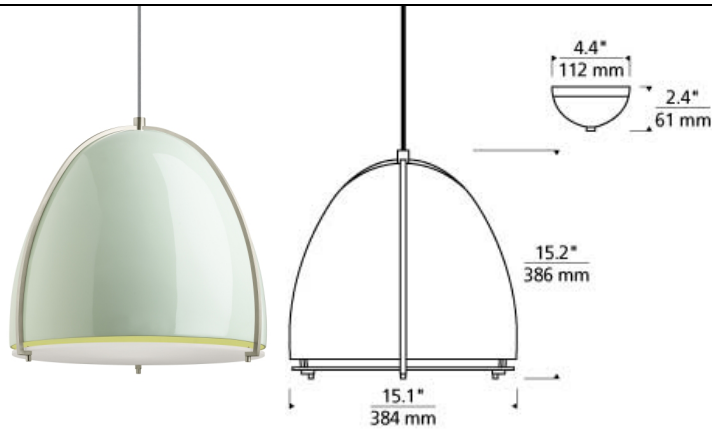

LINE - VOLTAGE PENDANTS / SUSPENSION

Paravo Pendant LED T20

DESCRIPTION

The Paravo pendant light from Tech Lighting features a precisely molded, ultra-smooth fiberglass shade that is offered in five dramatic colors including vivid tangerine, invigorating mint, deep ocean blue, arctic white and gloss black is encased within a die-cast aluminum exostructure which supports the lower diffusor of frosted plate glass. Together with its 15" diameter, 15" height and fully dimmable LED and incandescent lamping options, each of the high end materials and design elements combine to form a beautiful medium-scale contemporary pendant light fixture perfect for use as kitchen island lighting and dining room lighting as well as countless commercial lighting applications. Rated for (1) 75 watt max, E26 medium based lamp (Lamp Not Included). LED includes 120 volt 17 watt, 1680 delivered lumens, 2700K, medium base LED A21 lamp. Dimmable with most LED compatible ELV and TRIAC dimmers. Includes 12 feet of field-cutttable cloth cord.

INSTALLATION

This product can mount to either a 4" square electrical box with round plaster ring or an octagonal electrical box (not included).

ACCESSORIES & OPTICAL CONTROLS

Line-voltage Swag Hook

WEIGHT