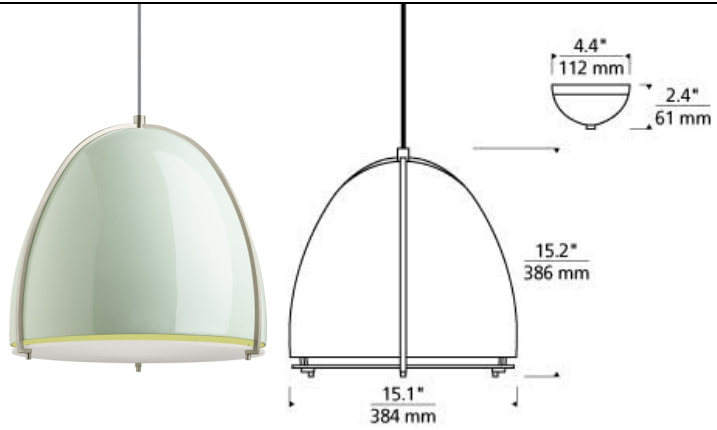

### DESCRIPTION

The Paravo pendant light from Tech Lighting features a precisely molded, ultra-smooth fiberglass shade that is offered in five dramatic colors including vivid tangerine, invigorating mint, deep ocean blue, arctic white and gloss black is encased within a die-cast aluminum exostructure which supports the lower diffusor of frosted plate glass. Together with its 15" diameter, 15" height and fully dimmable LED and incandescent lamping options, each of the high end materials and design elements combine to form a beautiful medium-scale contemporary pendant light fixture perfect for use as kitchen island lighting and dining room lighting as well as countless commercial lighting applications. Rated for (1) 75 watt max, E26 medium based lamp (Lamp Not Included). LED includes 120 volt 17 watt, 1680 delivered lumens, 2700K, medium base LED A21 lamp. LED version dimmable with LED compatible dimmer. Includes 12 feet of field-cuttable cloth cord.

### WEIGHT

10.5-11lb / 4.76-4.99kg ±