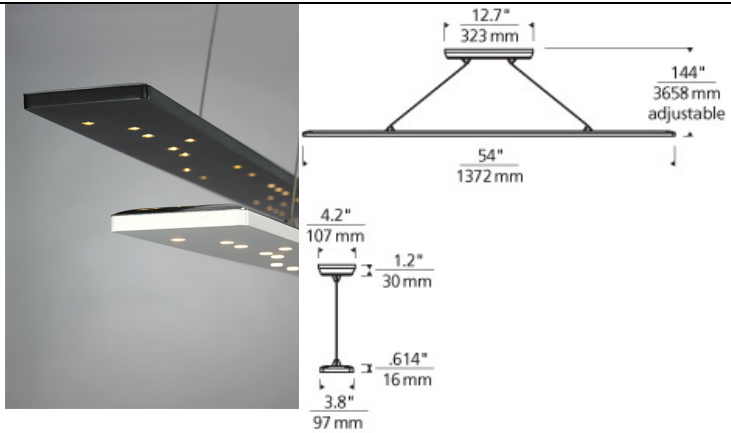

LINEAR SUSPENSION

Parallax Linear Suspension

DESCRIPTION

Inspired by the very circuit boards that make linear LED applications possible, the Parallax is equal parts minimalist and futuristic. The ultra-thin aluminum and acrylic body houses 30 high-powered LEDs which contribute to its simplistic beauty but also make it incredibly functional in both residential and commercial applications. Includes 40 watt, 1890 delivered lumen, 3000K LED. Both finish options ship with Satin Nickel canopy and 12 feet of field cuttable cable. Dimmable with low-voltage electronic dimmer.

INSTALLATION

This product can mount to either a 4" square electrical box with round plaster ring or an octagonal electrical box (not included).

OTHER

Minimum 12" OAL drop height.

WEIGHT

9.80lb / 4.45kg ±

black