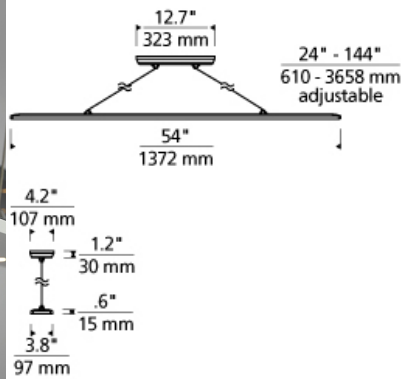

LINEAR SUSPENSION

Parallax Linear Suspension LED T20

DESCRIPTION

The Parallax linear suspension piece is equal parts minimalist and futuristic. The ultra-thin aluminum and acrylic body houses thirty high-powered LEDs which contributes to its simplistic beauty yet also make it incredibly functional. With its scale of 54" and sleek design style the Parallax is ideal for both residential and commercial lighting applications. This highly modern suspension piece is available in two modern acrylic finishes, Black and White and ships with your choice of integrated LED lamping saving you time and money, both LED lamping options are fully dimmable to create the desired ambiance in any space saving you both time and money. The ultra-thin aluminum and acrylic body houses 30 high-powered LEDs which contribute to its simplistic beauty but also make it incredibly functional in both residential and commercial applications. Includes 40 watt, 2770 delivered lumen, 3000K LED. Both finish options ship with Satin Nickel canopy and 12 feet of field cuttable cable. Dimmable with low-voltage electronic dimmer.

INSTALLATION

This product can mount to either a 4" square electrical box with round plaster ring or an octagonal electrical box (not included).

OTHER

Minimum 12" OAL drop height.

WEIGHT

9.5-10lb / 4.31-4.54kg ±

black

white

ORDERING INFORMATION

700LSPRLX FINISH

B BLACK
W WHITE

LAMP

-LED LED 80 CRI 3000K 120V
-LED277 LED 80 CRI 3000K 277V

TECH LIGHTING®

7400 Linder Avenue
Skokie, Illinois 60077

T 847.410.4400
F 847.410.4500

Tech Lighting, L.L.C.

700LSPRLX ____

FIXTURE TYPE: _____

JOB NAME: _____

NOTES: _____

_____

_____

©2018 Tech Lighting, L.L.C. All Rights Reserved. The "Tech Lighting" graphic is a registered trademark of Tech Lighting, L.L.C. Tech Lighting reserves the right to change specifications for product improvements without notification.