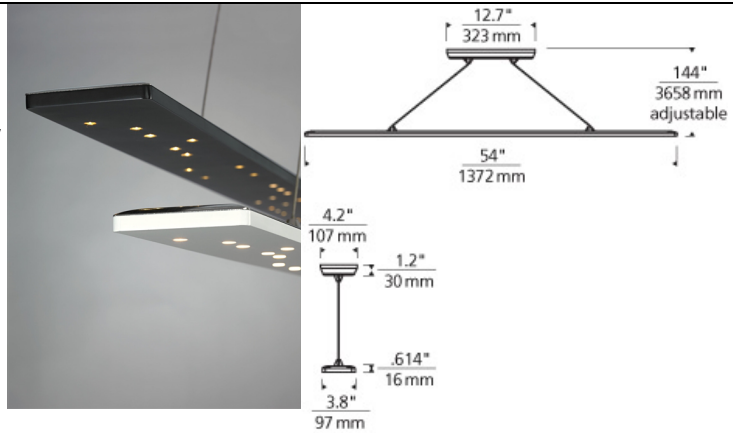

LINEAR SUSPENSION

Parallax Linear Suspension

DESCRIPTION

Inspired by the very circuit boards that make linear LED applications possible, the Parallax is equal parts minimalist and futuristic. The ultra-thin aluminum and acrylic body houses 30 high-powered LEDs which contribute to its simplistic beauty but also make it incredibly functional in both residential and commercial applications. Includes 40 watt, 1890 delivered lumen, 3000K LED. Both finish options ship with Satin Nickel canopy and 12 feet of field cuttable cable. Dimmable with low-voltage electronic dimmer.

INSTALLATION

This product can mount to either a 4" square electrical box with round plaster ring or an octagonal electrical box (not included).

OTHER

Minimum 12" OAL drop height.

WEIGHT

9.80lb / 4.45kg ±

black