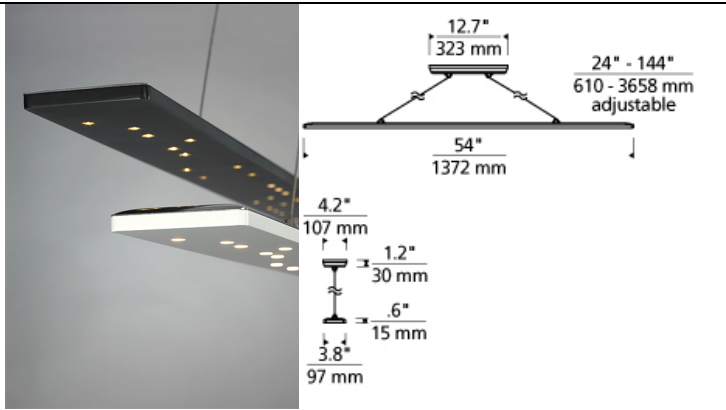

### DESCRIPTION

The Parallax linear suspension piece is equal parts minimalist and futuristic. The ultra-thin aluminum and acrylic body houses thirty high-powered LEDs which contributes to its simplistic beauty yet also make it incredibly functional. With its scale of 54" and sleek design style the Parallax is ideal for both residential and commercial lighting applications. This highly modern suspension piece is available in two modern acrylic finishes, Black and White and ships with your choice of integrated LED lamping saving you time and money, both LED lamping options are fully dimmable to create the desired ambiance in any space saving you both time and money. The ultra-thin aluminum and acrylic body houses 30 high-powered LEDs which contribute to its simplistic beauty but also make it incredibly functional in both residential and commercial applications. Includes 40 watt, 2770 delivered lumen, 3000K LED. Both finish options ship with Satin Nickel canopy and 12 feet of field cuttable cable. Dimmable with low-voltage electronic dimmer.

### INSTALLATION

This product can mount to either a 4" square electrical box with round plaster ring or an octagonal electrical box (not included).