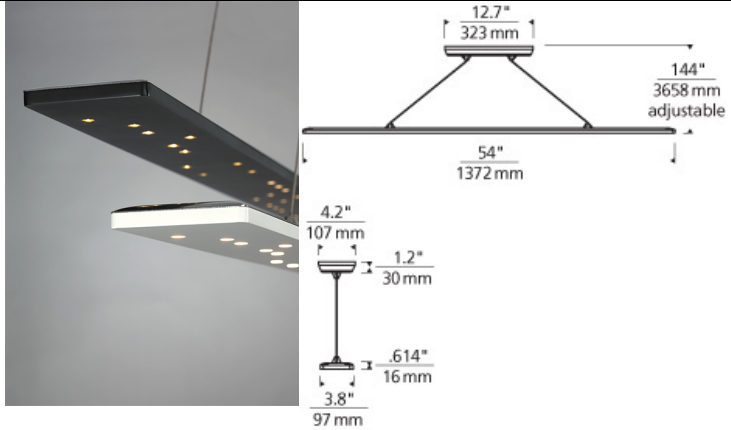

LINEAR SUSPENSION

Parallax Linear Suspension

DESCRIPTION

Inspired by the very circuit boards that make linear LED applications possible, the Parallax is equal parts minimalist and futuristic. The ultra-thin aluminum and acrylic body houses 30 high-powered LEDs which contribute to its simplistic beauty but also make it incredibly functional in both residential and commercial applications. Includes 40 watt, 2770 delivered lumen, 3000K LED. Both finish options ship with Satin Nickel canopy and 12 feet of field cuttable cable. Dimmable with low-voltage electronic dimmer.

INSTALLATION

This product can mount to either a 4" square electrical box with round plaster ring or an octagonal electrical box (not included).

OTHER

Minimum 12" OAL drop height.

WEIGHT

9.80lb / 4.45kg ±

ORDERING INFORMATION