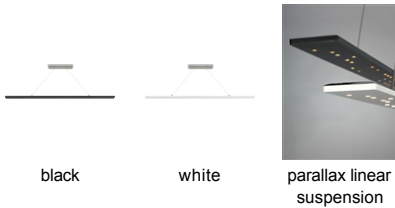

LINEAR SUSPENSION

Parallax Linear Suspension

DESCRIPTION

Inspired by the very circuit boards that make linear LED applications possible, the Parallax is equal parts minimalist and futuristic. The ultra-thin aluminum and acrylic body houses 30 high-powered LEDs which contribute to its simplistic beauty but also make it incredibly functional in both residential and commercial applications. Includes 40 watt, 2770 delivered lumen, 3000K LED. Both finish options ship with Satin Nickel canopy and 12 feet of field cuttable cable. Dimmable with low-voltage electronic dimmer.

INSTALLATION

This product can mount to either a 4" square electrical box with round plaster ring or an octagonal electrical box (not included).

OTHER

Minimum 12" OAL drop height.

WEIGHT

9.80lb / 4.45kg ±

ORDERING INFORMATION