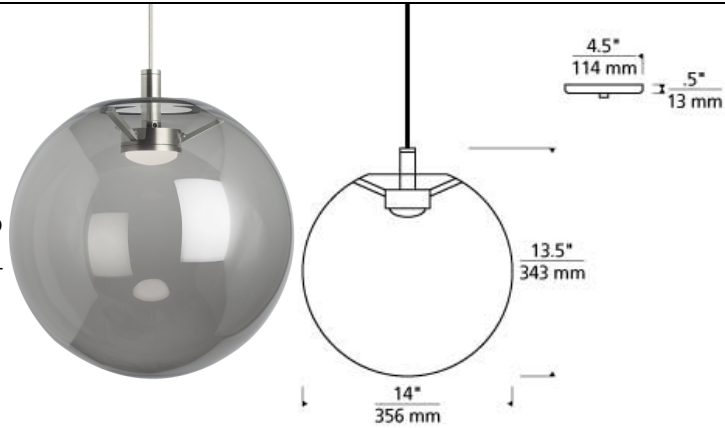

LINE - VOLTAGE PENDANTS / SUSPENSION

Palona Pendant

DESCRIPTION

The Palona pendant by Tech Lighting flawlessly blends the art of beautiful hand-blown glass and highly engineered mechanical components into one simply stunning pendant light. The Palona perfectly incorporates warm color dimming LED to create an elegant yet dramatic fixture. Customize the Palona pendant to perfectly compliment your desired space by choosing from three modern shade colors and two hardware finishes. Available lamping options include energy efficient LED or no-lamp, leaving you the option to light this fixture with your preferred lamping. Due to its larger scale the Palona is ideal for kitchen island task lighting, bedroom lighting or home office lighting as well as countless commercial application spaces. Rated for (1) 60 watt max, E26 medium based lamp (Lamp Not Included). Clear & Smoke Glass. LED version includes 120 volt 9 watt, 684 lumen, 3000K-2200K warm color dimming LED module or 3.5 watt, 250 delivered lumen 2700K, medium base LED Squirrel Cage lamp. White Glass. LED version includes 9.5 watt, 800 delivered lumen, 2700K, medium base LED A19 lamp. Fixture provided with six feet of field-cuttable cable. LED dimmable with low-voltage electronic dimmer, LED compatible or Triac dimmer.

INSTALLATION

This product can mount to either a 4" square electrical box with round plaster ring or an octagon electrical box.

WEIGHT

7.5-8lb / 3.4-3.63kg ±

clear / aged brass incandescent | clear / aged brass led | satin nickel incandescent | satin nickel led | smoke / aged brass incandescent | smoke / aged brass led | smoke / satin nickel incandescent | smoke / satin nickel led | white / aged brass