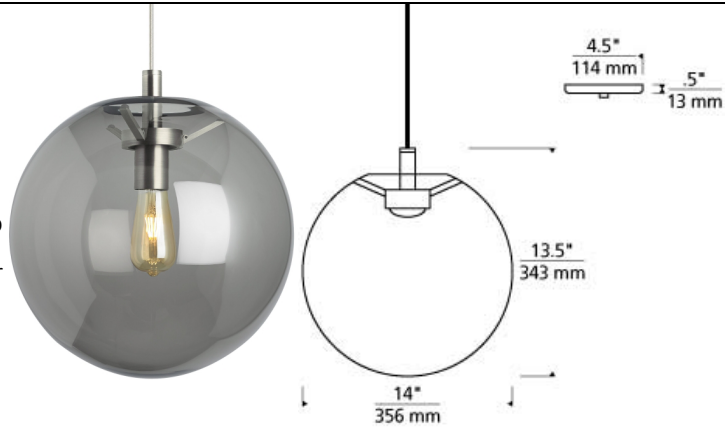

LINE - VOLTAGE PENDANTS / SUSPENSION

Palona Pendant

DESCRIPTION

The Palona pendant by Tech Lighting flawlessly blends the art of beautiful hand-blown glass and highly engineered mechanical components into one simply stunning pendant light. The Palona perfectly incorporates warm color dimming LED to create an elegant yet dramatic fixture. Customize the Palona pendant to perfectly compliment your desired space by choosing from three modern shade colors and two hardware finishes. Available lamping options include energy efficient LED or no-lamp, leaving you the option to light this fixture with your preferred lamping. Due to its larger scale the Palona is ideal for kitchen island task lighting, bedroom lighting or home office lighting as well as countless commercial application spaces. Rated for (1) 60 watt max, E26 medium based lamp (Lamp Not Included). Clear & Smoke Glass. LED version includes 120 volt 9 watt, 684 lumen, 3000K-2200K warm color dimming LED module or 3.5 watt, 250 delivered lumen 2700K, medium base LED Squirrel Cage lamp. White Glass. LED version includes 9.5 watt, 800 delivered lumen, 2700K, medium base LED A19 lamp. Fixture provided with six feet of field-cuttable cable. LED dimmable with low-voltage electronic dimmer, LED compatible or Triac dimmer.

INSTALLATION

This product can mount to either a 4" square electrical box with round plaster ring or an octagon electrical box.

WEIGHT

7.5-8lb / 3.4-3.63kg ±

clear / aged brass incandescent | clear / aged brass led | satin nickel incandescent | satin nickel led | smoke / aged brass incandescent | smoke / aged brass led | smoke / satin nickel incandescent | smoke / satin nickel led | white / aged brass