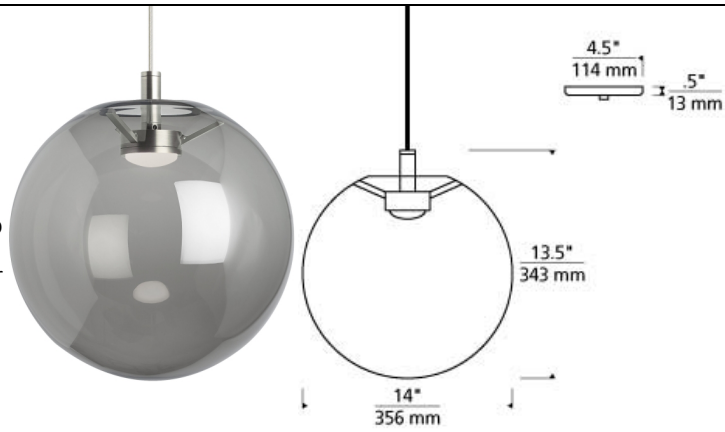

LINE - VOLTAGE PENDANTS / SUSPENSION

Palona Pendant LED T20

DESCRIPTION

The Palona pendant by Tech Lighting flawlessly blends the art of beautiful hand-blown glass and highly engineered mechanical components into one simply stunning pendant light. The Palona perfectly incorporates warm color dimming LED to create an elegant yet dramatic fixture. Customize the Palona pendant to perfectly compliment your desired space by choosing from three modern shade colors and two hardware finishes. Available lamping options include energy efficient LED or no-lamp, leaving you the option to light this fixture with your preferred lamping. Due to its larger scale the Palona is ideal for kitchen island task lighting, bedroom lighting or home office lighting as well as countless commercial application spaces. Rated for (1) 60 watt max, E26 medium based lamp (Lamp Not Included). Clear & Smoke Glass. LED version includes 120 volt 9 watt, 684 lumen, 3000K-2200K warm color dimming LED module or 3.5 watt, 250 delivered lumen 2700K, medium base LED Squirrel Cage lamp. White Glass. LED version includes 9.5 watt, 800 delivered lumen, 2700K, medium base LED A19 lamp. Fixture provided with six feet of field-cutttable cable. LED dimmable with low-voltage electronic dimmer, LED compatible or Triac dimmer.

INSTALLATION

This product can mount to either a 4" square electrical box with round plaster ring or an octagon electrical box.

WEIGHT

7.5-8lb / 3.4-3.63kg ±

clear / aged brass clear / aged brass clear / satin nickel clear / satin nickel smoke / aged smoke / aged smoke / satin smoke / satin white / aged
incandescent led incandescent led brass brass nickel nickel brass
incandescent led incandescent led incandescent led