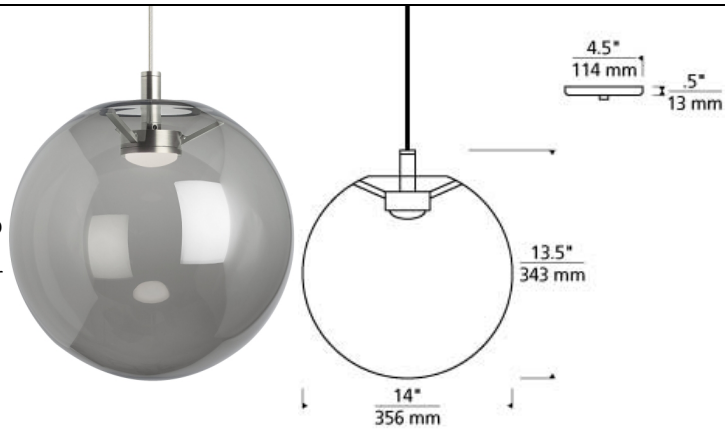

## Palona Pendant LED T20

### DESCRIPTION

The Palona pendant by Tech Lighting flawlessly blends the art of beautiful hand-blown glass and highly engineered mechanical components into one simply stunning pendant light. The Palona perfectly incorporates warm color dimming LED to create an elegant yet dramatic fixture. Customize the Palona pendant to perfectly compliment your desired space by choosing from three modern shade colors and two hardware finishes. Available lamping options include energy efficient LED or no-lamp, leaving you the option to light this fixture with your preferred lamping. Due to its larger scale the Palona is ideal for kitchen island task lighting, bedroom lighting or home office lighting as well as countless commercial application spaces. Rated for (1) 60 watt max, E26 medium based lamp (Lamp Not Included). Clear & Smoke Glass. LED version includes 120 volt 9 watt, 684 lumen, 3000K-2200K warm color dimming LED module or 3.5 watt, 250 delivered lumen 2700K, medium base LED Squirrel Cage lamp. White Glass. LED version includes 9.5 watt, 800 delivered lumen, 2700K, medium base LED A19 lamp. Fixture provided with six feet of field-cuttable cable. Dimmable with most LED compatible ELV and TRIAC dimmers.

### INSTALLATION

This product can mount to either a 4" square electrical box with round plaster ring or an octagon electrical box.