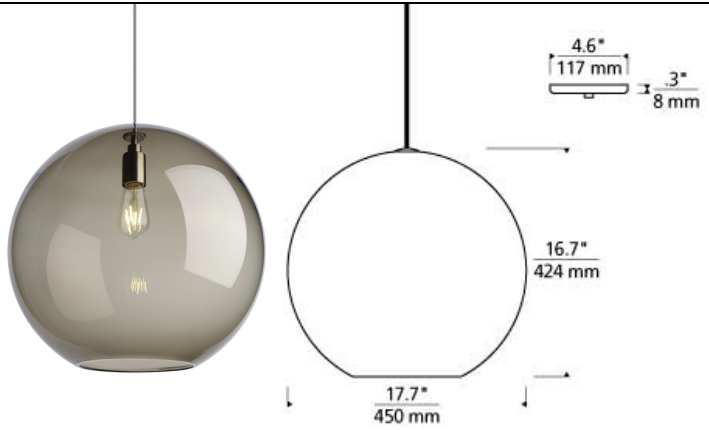

## DESCRIPTION

The Palla pendant by Tech Lighting is elegant and perfectly crafted with its artisinally made Italian hand-blown glass shade. This dome shaped pendant can be combined with the Quatnik pendant for a truly futuristic, high-tech aesthetic. Further customize this gorgeous pendant by choosing from either a clear or smoke glass shade color along with a finish option of Satin Nickel or Aged Brass. At 18" in size the Palla is ideal for dining room lighting, kitchen lighting and foyer lighting. A fully dimmable energy efficient LED lamp is available for purchase separately. No Lamp standard rated for (1) 60 watt max. E26 medium base lamps (Not Included). Standard LED version includes 120 volt 3.5 watt, 350 delivered lumens, 2700K, medium base LED vintage Squirrel Cage lamp. Dimmable with most LED compatible ELV and TRIAC dimmers. Aged Brass ships with 6 feet field-cutable black cloth cord. Satin Nickel ships with 6 feet field-cutable gray cloth cord.

## INSTALLATION

This product can mount to either a 4" square electrical box with round plaster ring or an octagon electrical box.