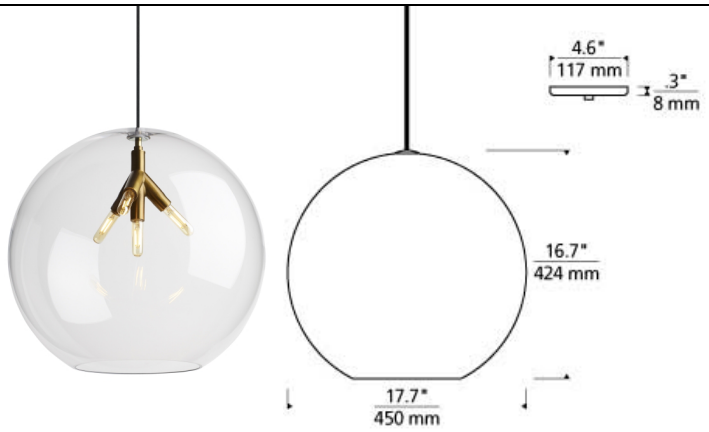

# Palla Pendant

LED T20

## DESCRIPTION

The Palla pendant by Tech Lighting is elegant and perfectly crafted with its artisinally made Italian hand-blown glass shade. This dome shaped pendant can be combined with the Quatnik pendant for a truly futuristic, high-tech aesthetic. Further customize this gorgeous pendant by choosing from either a clear or smoke glass shade color along with a finish option of Satin Nickel or Aged Brass. At 18" in size the Palla is ideal for dining room lighting, kitchen lighting and foyer lighting. A fully dimmable energy efficient LED lamp is available for purchase separately. No Lamp standard rated for (1) 60 watt max. E26 medium base lamps (Not Included). No Lamp Quatnik option rated for (4) 5 watt max. E12 candelabra base lamps (Not Included). Quatnik LED version includes (4) 120 volt 2 watt, 160 delivered lumen (640 total delivered lumen), 2700K, E12 candelabra base LED lamps. Standard LED version includes 120 volt 3.5 watt, 350 delivered lumen, 2700K, medium base LED vintage Squirrel Cage lamp. Dimmable with LED compatible or triac dimmer. Aged Brass ships with 6 feet field-cuttable black cloth cord. Satin Nickel ships with 6 feet field-cuttable gray cloth cord.

## INSTALLATION

This product can mount to either a 4" square electrical box with round plaster ring or an octagon electrical box.