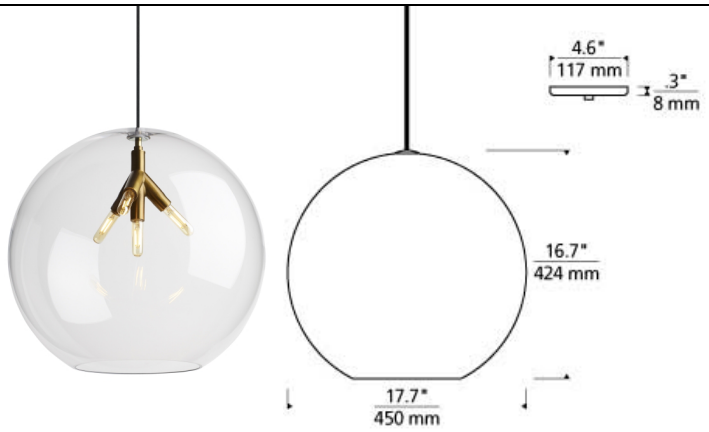

Palla Pendant

LED T20

DESCRIPTION

The Palla pendant by Tech Lighting is elegant and perfectly crafted with its artisinally made Italian hand-blown glass shade. This dome shaped pendant can be combined with the Quatnik pendant for a truly futuristic, high-tech aesthetic. Further customize this gorgeous pendant by choosing from either a clear or smoke glass shade color along with a finish option of Satin Nickel or Aged Brass. At 18" in size the Palla is ideal for dining room lighting, kitchen lighting and foyer lighting. A fully dimmable energy efficient LED lamp is available for purchase separately. No Lamp standard rated for (1) 60 watt max. E26 medium base lamps (Not Included). No Lamp Quatnik option rated for (4) 5 watt max. E12 candelabra base lamps (Not Included). Quatnik LED version includes (4) 120 volt 2 watt, 160 delivered lumen (640 total delivered lumen), 2700K, E12 candelabra base LED lamps. Standard LED version includes 120 volt 3.5 watt, 350 delivered lumen, 2700K, medium base LED vintage Squirrel Cage lamp. Dimmable with LED compatible or triac dimmer. Aged Brass ships with 6 feet field-cutable black cloth cord. Satin Nickel ships with 6 feet field-cutable gray cloth cord.

INSTALLATION

This product can mount to either a 4" square electrical box with round plaster ring or an octagon electrical box.

WEIGHT

12-12.5lb / 5.44-5.67kg ±

clear

transparent smoke

ORDERING INFORMATION

700 SYSTEM	PLAP	SHAPE OR SIZE	COLOR	FINISH	LAMP
TD	LINE-VOLTAGE PENDANTS/SUSPENSION	Q QUATNIK PENDANT ASSEMBLY S STANDARD	C CLEAR K TRANSPARENT SMOKE	R AGED BRASS S SATIN NICKEL	NO LAMP - LED T6 90 CRI 2700K 120V - LED927 (T20/T24) - ST19 LED 90 CRI 2700K 120V (T24) LED927