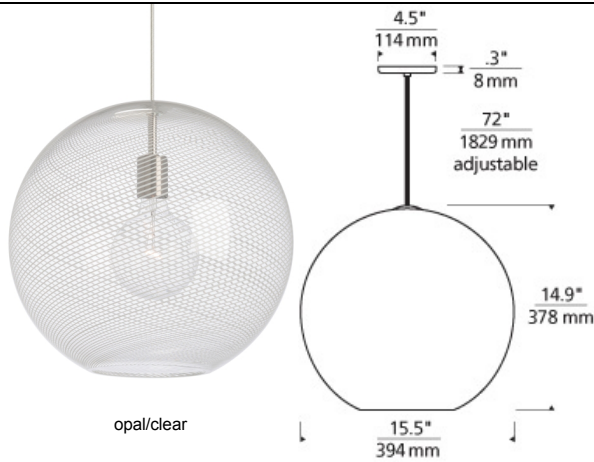

LINE - VOLTAGE PENDANTS / SUSPENSION

Palestra Pendant

DESCRIPTION

Venetiran artisans work with white glass rods to meticulously create the tightly wound spiral effect that gives the Palestra pendant by Tech Lighting its most noticeable characteristic. These artisans leverage decades of craftsmanship to create a large perfectly round globe that is simply stunning. The large scale appearance of this pendant make it perfect for lighting applications such as living room lighting, bedroom lighting and home office lighting. Available lamping options include energy efficient LED or no-lamp, leaving you the option to light this fixture with your preferred lamping. Rated for (1) 120 volt, 60 watt E26 medium base lamp (Lamp Not Included) LED includes 14.5 watt, 1000 net lumen, 3000K LED module. Incandescent and LED versions dimmable with standard incandescent dimmer. Fixture provided with six feet of field-cutttable cable. Works with SORAA.

INSTALLATION

This product can mount to either a 4" square electrical box with round plaster ring or an octagon electrical box.

WEIGHT

11-13lb / 4.99-5.9kg ±

incandescent

led

ORDERING INFORMATION

700 SYSTEM	PALP	COLOR	FINISH	LAMP
TD	LINE-VOLTAGE PENDANTS/SUSPENSION	OC OPAL/CLEAR	S SATIN NICKEL	NO LAMP -LED930 LED 90 CRI 3000K 120V -LEDWD LED WARM COLOR DIMMING 3000K - 2200K 120V