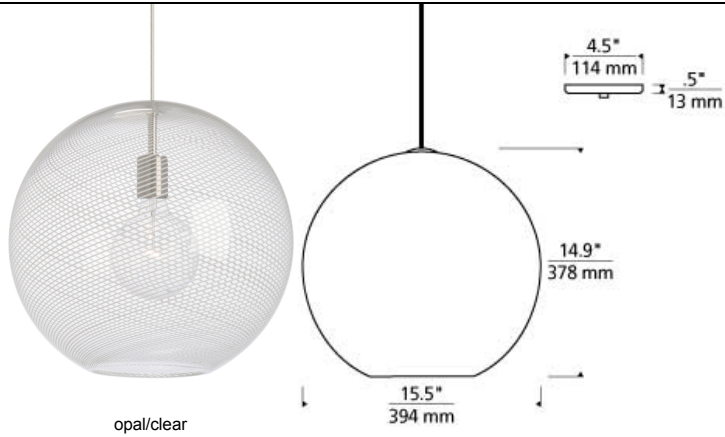

LINE - VOLTAGE PENDANTS / SUSPENSION

Palestra Pendant

DESCRIPTION

Venetiran artisans work with white glass rods to meticulously create the tightly wound spiral effect that gives the Palestra pendant by Tech Lighting its most noticeable characteristic. These artisans leverage decades of craftsmanship to create a large perfectly round globe that is simply stunning. The large scale appearance of this pendant make it perfect for lighting applications such as living room lighting, bedroom lighting and home office lighting. Available lamping options include energy efficient LED or no-lamp, leaving you the option to light this fixture with your preferred lamping. Rated for (1) 120 volt, 60 watt E26 medium base lamp (Lamp Not Included) LED includes 14.5 watt, 1000 net lumen, 3000K LED module. Incandescent and LED versions dimmable with standard incandescent dimmer. Fixture provided with six feet of field-cutttable cable. Works with SORAA.

INSTALLATION

This product can mount to either a 4" square electrical box with round plaster ring or an octagon electrical box.

WEIGHT

11-13lb / 4.99-5.9kg ±

incandescent

led

ORDERING INFORMATION

700 SYSTEM	PALP	COLOR	FINISH	LAMP
TD	LINE-VOLTAGE PENDANTS/SUSPENSION	OC OPAL/CLEAR	S SATIN NICKEL	NO LAMP -LED930 LED 90 CRI 3000K 120V -LEDWD LED WARM COLOR DIMMING 3000K - 2200K 120V