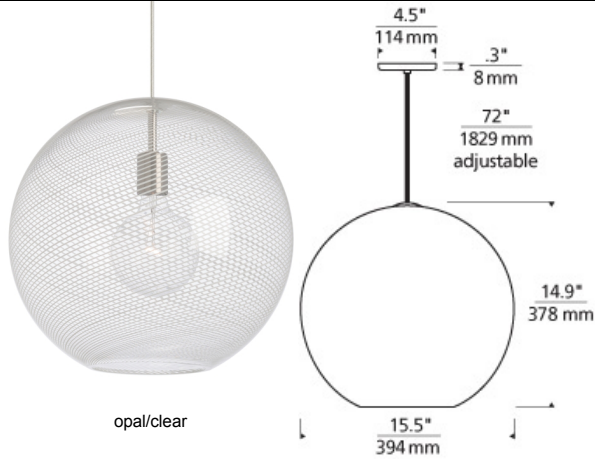

LINE - VOLTAGE PENDANTS / SUSPENSION

Palestra Pendant

DESCRIPTION

Venetian artisans work with white glass rods to meticulously create a tightly wound spiral effect within clear glass, then rely on decades of craftsmanship to create a large, perfectly round globe that creates the simply stunning Palestra pendant light from Tech Lighting. An LED light source with a geometrically patterned heat sink was specially developed to contrast the organic swirling nature of the glass. Includes 120 volt, 60 watt G40 globe lamp or 14.5 watt, 1000 net lumen, 3000K LED module. Incandescent and LED versions dimmable with standard incandescent dimmer. Fixture provided with six feet of field-cuttable cable. Works with SORAA.

INSTALLATION

This product can mount to either a 4" square electrical box with round plaster ring or an octagon electrical box.

WEIGHT

11.13-13lb / 5.05-5.9kg ±

ORDERING INFORMATION

700 SYSTEM	PALP	COLOR	FINISH	LAMP
TD	LINE-VOLTAGE PENDANTS/SUSPENSION	OC OPAL/CLEAR	S SATIN NICKEL	INCANDESCENT 120V -LED930 LED 90 CRI 3000K 120V -LEDWD LED WARM COLOR DIMMING 3000K - 2200K 120V