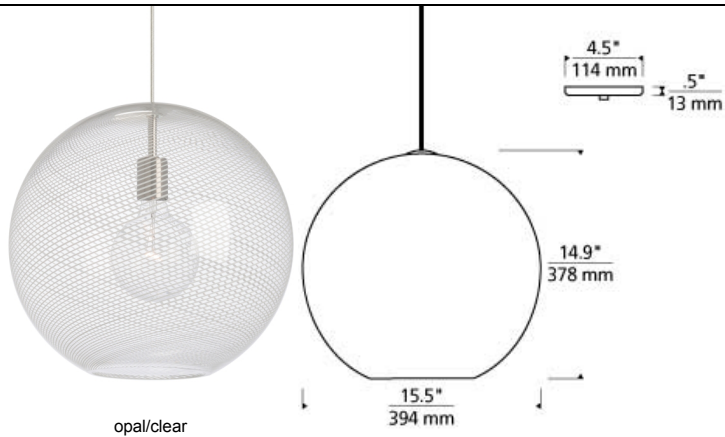

LINE - VOLTAGE PENDANTS / SUSPENSION

Palestra Pendant LED

DESCRIPTION

Venetiran artisans work with white glass rods to meticulously create the tightly wound spiral effect that gives the Palestra pendant by Tech Lighting its most noticeable characteristic. These artisans leverage decades of craftsmanship to create a large perfectly round globe that is simply stunning. The large scale appearance of this pendant make it perfect for lighting applications such as living room lighting, bedroom lighting and home office lighting. Available lamping options include energy efficient LED or no-lamp, leaving you the option to light this fixture with your preferred lamping. Rated for (1) 120 volt, 60 watt E26 medium base lamp (Lamp Not Included). LED includes 14.5 watt, 1000 gross lumens, 3000K or 3000K-2200K color dimming LED module. Dimmable with low-voltage electronic dimmer. Fixture provided with six feet of field-cuttable cable.

INSTALLATION

This product can mount to either a 4" square electrical box with round plaster ring or an octagon electrical box.

WEIGHT

11-13lb / 4.99-5.9kg ±