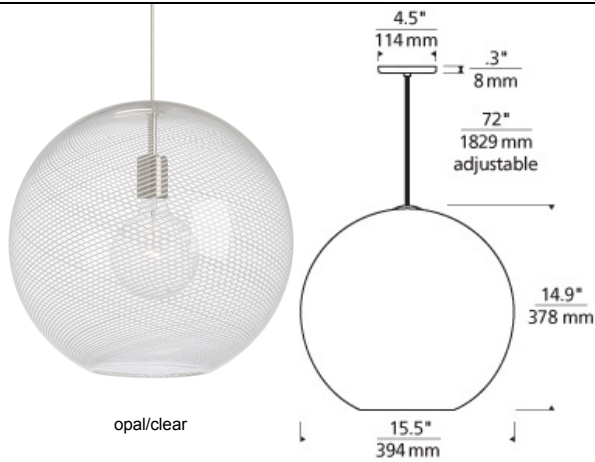

LINE - VOLTAGE PENDANTS / SUSPENSION

Palestra Pendant

DESCRIPTION

Venetian artisans work with white glass rods to meticulously create a tightly wound spiral effect within clear glass, then rely on decades of craftsmanship to create a large, perfectly round globe that creates the simply stunning Palestra pendant light from Tech Lighting. An LED light source with a geometrically patterned heat sink was specially developed to contrast the organic swirling nature of the glass. Includes 120 volt, 60 watt G40 globe lamp or 14.5 watt, 1000 net lumen, 3000K LED module. Incandescent and LED versions dimmable with standard incandescent dimmer. Fixture provided with six feet of field-cuttable cable. Works with SORAA.

INSTALLATION

This product can mount to either a 4" square electrical box with round plaster ring or an octagon electrical box.

WEIGHT

11.13-13lb / 5.05-5.9kg ±