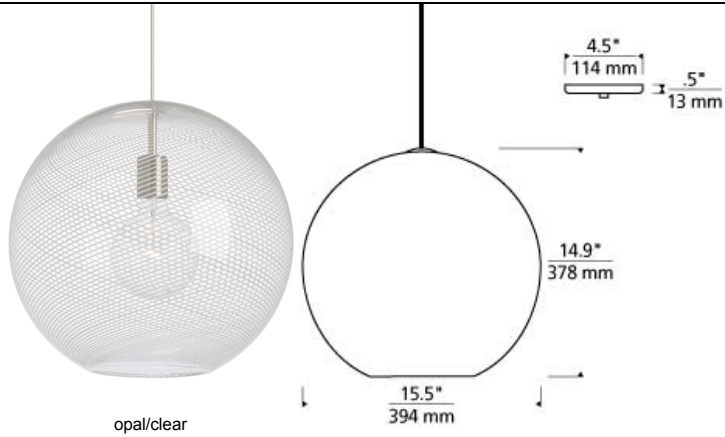

LINE - VOLTAGE PENDANTS / SUSPENSION

Palestra Pendant LED

DESCRIPTION

Venetiran artisans work with white glass rods to meticulously create the tightly wound spiral effect that gives the Palestra pendant by Tech Lighting its most noticeable characteristic. These artisans leverage decades of craftsmanship to create a large perfectly round globe that is simply stunning. The large scale appearance of this pendant make it perfect for lighting applications such as living room lighting, bedroom lighting and home office lighting. Available lamping options include energy efficient LED or no-lamp, leaving you the option to light this fixture with your preferred lamping. Rated for (1) 120 volt, 60 watt E26 medium base lamp (Lamp Not Included). LED includes 14.5 watt, 1000 gross lumens, 3000K or 3000K-2200K color dimming LED module. Dimmable with low-voltage electronic dimmer. Fixture provided with six feet of field-cutttable cable.

INSTALLATION

This product can mount to either a 4" square electrical box with round plaster ring or an octagon electrical box.

WEIGHT

11-13lb / 4.99-5.9kg ±

opal/clear

incandescent

led

ORDERING INFORMATION