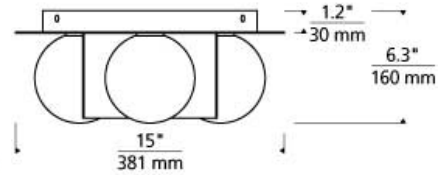

Orbel Ceiling LED T20

DESCRIPTION

The Orbel Collection by Tech Lighting is inspired by Mid-Century modern art with contrasting geometric shapes. The Orbel ceiling fixture features a circular canopy that supports alternating metal squares and four frosted spheres of light. Generously sized with a 15 inch diameter, the Orbel wall sconce is offered in three modern finishes. Coordinate your design with other fixtures in the Orbel collection, the wall sconce, bath light and low voltage pendants. Lamping options are compatible with most dimmers. Refer to the Dimming Chart for more information. Rated for (4) 5W max. G9 bi-pin lamps (Not Included) LED. (4) 120 volt 5 watt (20 total watts) 1212 total delivered lumens, 3000K LED module. Dimmable with most LED compatible ELV and TRIAC dimmers. Ceiling mount only.