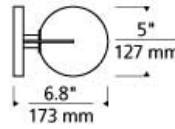

Orbel 3-Light Bath LED T20

DESCRIPTION

The Orbel Collection by Tech Lighting is inspired by Mid-Century modern art with contrasting geometric shapes. The Orbel bath light fixture features three stacked frosted spheres supported by a rectangular metal base. Generously sized at 24" long, the Orbel bath light is offered in three modern finishes, brass, matte black and polished nickel. Coordinate your design with other fixtures in the Orbel collection, the wall sconce, flush mount and low voltage pendants. Lamping options are compatible with most dimmers. Refer to the Dimming Chart for more information. No Lamp rated for (3) 5 watt max G9 bi-pin lamps (Not included). LED. (3) 120 volt, 5 watt, 909 total delivered lumens, 3000K LED G9 bi-pin lamps. Dimmable with most LED compatible ELV and TRIAC dimmers. Mounts horizontally or vertically.