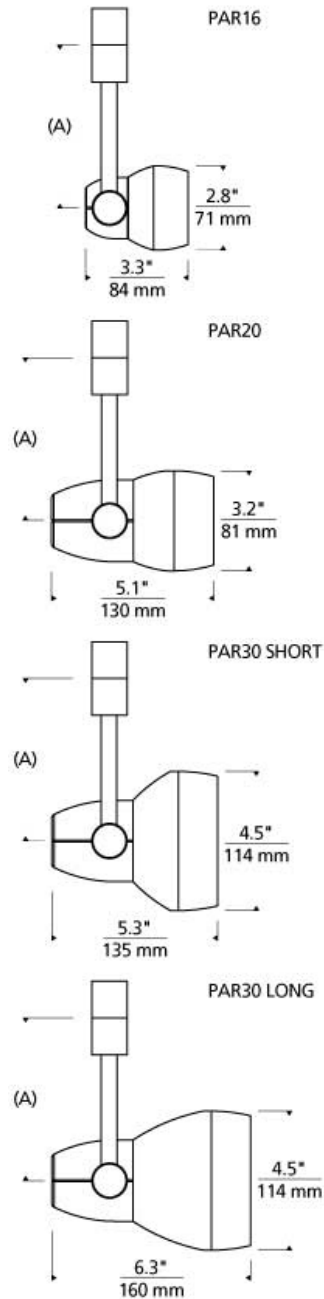

LINE - VOLTAGE HEADS

Om Incandescent PAR Head T20

DESCRIPTION

Versatile die cast aluminum head, pivots vertically 180°, rotates horizontally 350°. Features vertical and horizontal locking mechanisms and decorative lens ring. 120 volt incandescent PAR16 lamp with GU10 base, up to 50 watts; 120 volt incandescent PAR20 lamp with E26 medium base, up to 50 watts; PAR30 Long or PAR30 Short lamp with E26 medium base, up to 75 watts (lamp not included). Holds up to two lenses or louvers, sold separately.

ACCESSORIES & OPTICAL CONTROLS

Dichroic Lens

WEIGHT

1-2.1lb / 0.45-0.95kg ±

solid metal

metal, satin nickel par16 metal, white par20 white, satin nickel par30 metal, white par30l frost, white par30s

ORDERING INFORMATION

700	SYSTEM	OM	SHAPE OR SIZE	LENGTH (A)	COLOR	FINISH
PJ	POWERJACK		16 PAR16	03 3"	S SOLID METAL	S SATIN NICKEL
TT	SINGLE-CIRCUIT T-TRAK		20 PAR20	06 6"		W WHITE
			30L PAR30 LONG	12 12"		
			30S PAR30 SHORT			

To order this head for use with Halo*, Juno*, or Lightolier* 120 volt single-circuit track, order as follows:

Substitute **700TT** with one of the following: **700TH** (fits Halo*), **700TJ** (fits Juno*) or **700TI** (fits Lightolier*) and by substituting the finish with one of the following: **BS** (Black/Satin Nickel), **BW** (Black/White), **WS** (White/Satin Nickel) or **WW** (White/White).