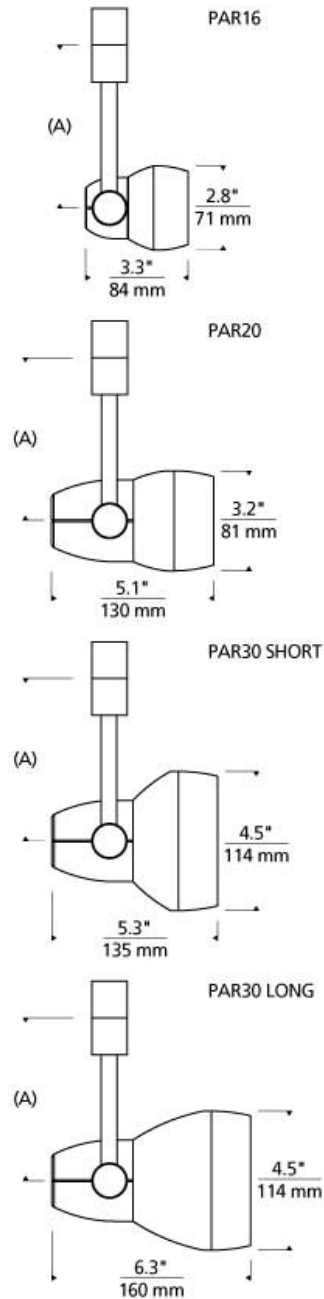

LINE - VOLTAGE HEADS

Om Incandescent PAR Head T20

DESCRIPTION

Versatile die cast aluminum head, pivots vertically 180°, rotates horizontally 350°. Features vertical and horizontal locking mechanisms and decorative lens ring. 120 volt incandescent PAR16 lamp with GU10 base, up to 50 watts; 120 volt incandescent PAR20 lamp with E26 medium base, up to 50 watts; PAR30 Long or PAR30 Short lamp with E26 medium base, up to 75 watts (lamp not included). Holds up to two lenses or louvers, sold separately.

ACCESSORIES & OPTICAL CONTROLS

Dichroic Lens

WEIGHT

1-2.1lb / 0.45-0.95kg ±

solid metal

metal, satin nickel par16 metal, white par20 white, satin nickel par30 metal, white par30L frost, white par30s

ORDERING INFORMATION

700	SYSTEM	OM	SHAPE OR SIZE	LENGTH (A)	COLOR	FINISH
PJ	POWERJACK		16 PAR16	03 3"	S SOLID METAL	S SATIN NICKEL
TT	SINGLE-CIRCUIT T-TRAK		20 PAR20	06 6"		W WHITE
			30L PAR30 LONG	12 12"		
			30S PAR30 SHORT			

To order this head for use with Halo*, Juno*, or Lightolier* 120 volt single-circuit track, order as follows:

Substitute **700TT** with one of the following: **700TH** (fits Halo*), **700TJ** (fits Juno*) or **700TI** (fits Lightolier*) and by substituting the finish with one of the following: **BS** (Black/Satin Nickel), **BW** (Black/White), **WS** (White/Satin Nickel) or **WW** (White/White).