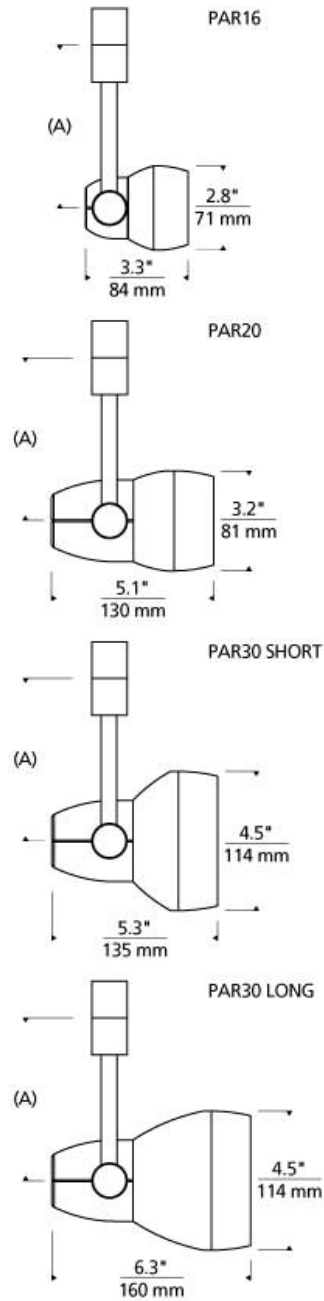

LINE - VOLTAGE HEADS

Om Incandescent PAR Head T20

DESCRIPTION

Versatile die cast aluminum head, pivots vertically 180°, rotates horizontally 350°. Features vertical and horizontal locking mechanisms and decorative lens ring. 120 volt incandescent PAR16 lamp with GU10 base, up to 50 watts; 120 volt incandescent PAR20 lamp with E26 medium base, up to 50 watts; PAR30 Long or PAR30 Short lamp with E26 medium base, up to 75 watts (lamp not included). Holds up to two lenses or louvers, sold separately.

ACCESSORIES & OPTICAL CONTROLS

Dichroic Lens

WEIGHT

1-2.1lb / 0.45-0.95kg ±

solid metal

metal, satin nickel par16 metal, white par20 white, satin nickel par30 metal, white par30L frost, white par30s

ORDERING INFORMATION

700	SYSTEM	OM	SHAPE OR SIZE	LENGTH (A)	COLOR	FINISH
PJ	POWERJACK		16 PAR16	03 3"	S SOLID METAL	S SATIN NICKEL
TT	SINGLE-CIRCUIT T-TRAK		20 PAR20	06 6"		W WHITE
			30L PAR30 LONG	12 12"		
			30S PAR30 SHORT			

To order this head for use with Halo*, Juno*, or Lightolier* 120 volt single-circuit track, order as follows:

Substitute **700TT** with one of the following: **700TH** (fits Halo*), **700TJ** (fits Juno*) or **700TI** (fits Lightolier*) and by substituting the finish with one of the following: **BS** (Black/Satin Nickel), **BW** (Black/White), **WS** (White/Satin Nickel) or **WW** (White/White).