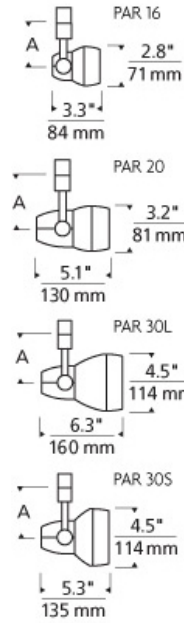

ORDERING INFORMATION

700 SYSTEM	OM	SHAPE OR SIZE	LENGTH (A)	COLOR	FINISH
PJ	POWERJACK	16 PAR16	03 3"	F FROST	S SATIN NICKEL
TT	SINGLE-CIRCUIT T-TRAK	20 PAR20	06 6"	S SOLID METAL	W WHITE
TT2	TWO-CIRCUIT T-TRAK	30L PAR30 LONG	12 12"		
		30S PAR30 SHORT	18 18"		

To order this head for use with Halo*, Juno*, or Lightolier* 120 volt single-circuit track, order as follows:

Substitute **700TT** with one of the following: **700TH** (fits Halo*), **700TJ** (fits Juno*) or **700TI** (fits Lightolier*) and by substituting the finish with one of the following: **BS** (Black/Satin Nickel), **BW** (Black/White), **WS** (White/Satin Nickel) or **WW** (White/White).

*Tech Lighting is not affiliated, nor is it endorsed by any of the companies listed nor does Tech Lighting distribute any of their products.