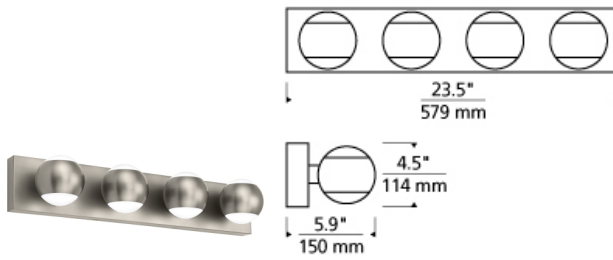

Oko 4-Light Bath LED T20

DESCRIPTION

The Oko bath fixture by Tech Lighting features a contemporary yet whimsical look adding lots of character and charm to any space. At the top and bottom of this glass globe are contemporary metal caps along with white acrylic lenses, allowing for an impressive wash of up and down light on surrounding surfaces. This stunning line voltage bath light is available in a 3 or 4 vanity light and is available in two on-trend finishes, Satin Nickel and Aged Brass. The Oko ships with energy efficient integrated LED lamping, all lamping options are fully dimmable to create the desired ambiance in your special space. Includes 120 volt 43 watt, 3428 delivered lumens, 3000K LED module. Dimmable with a low-voltage electronic dimmer.

INSTALLATION

This product can mount to either a 4" square electrical box with round plaster ring or an octagonal electrical box (not included).

WEIGHT

5.5-6lb / 2.49-2.72kg ±

aged brass

satin nickel

ORDERING INFORMATION

700BCOKO	SHAPE OR SIZE	FINISH	LAMP
4	4 LIGHT	R AGED BRASS S SATIN NICKEL	-LED930 LED 90 CRI 3000K 120V -LED930-277 LED 90 CRI 3000K 277V

700BC OKO _____

FIXTURE TYPE: _____

JOB NAME: _____

NOTES: _____

©2018 Tech Lighting, L.L.C. All Rights Reserved. The "Tech Lighting" graphic is a registered trademark of Tech Lighting, L.L.C. Tech Lighting reserves the right to change specifications for product improvements without notification.