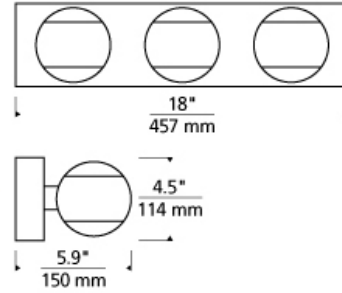

Oko 3-Light Bath LED T20

DESCRIPTION

The Oko bath fixture by Tech Lighting features a contemporary yet whimsical look adding lots of character and charm to any space. At the top and bottom of this glass globe are contemporary metal caps along with white acrylic lenses, allowing for an impressive wash of up and down light on surrounding surfaces. This stunning line voltage bath light is available in a 3 or 4 vanity light and is available in two on-trend finishes, Satin Nickel and Aged Brass. The Oko ships with energy efficient integrated LED lamping, all lamping options are fully dimmable to create the desired ambiance in your special space. Includes 120 volt 35 watt, 2571 delivered lumens, 3000K LED module. Dimmable with a low-voltage electronic dimmer.

INSTALLATION

This product can mount to either a 4" square electrical box with round plaster ring or an octagonal electrical box (not included).

WEIGHT

4.5-5lb / 2.04-2.27kg ±

aged brass

satin nickel

ORDERING INFORMATION

700BCOKO	SHAPE OR SIZE	FINISH	LAMP
3	3 LIGHT	R AGED BRASS S SATIN NICKEL	-LED930 LED 90 CRI 3000K 120V -LED930-277 LED 90 CRI 3000K 277V

TECH LIGHTING®

7400 Linder Avenue
Skokie, Illinois 60077

T 847.410.4400
F 847.410.4500

Tech Lighting, L.L.C.

700BC OKO _____

FIXTURE TYPE: _____

JOB NAME: _____

NOTES: _____

_____

_____