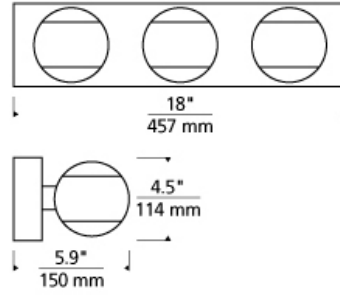

Oko 3-Light Bath LED T20

DESCRIPTION

The Oko bath fixture by Tech Lighting features a contemporary yet whimsical look adding lots of character and charm to any space. At the top and bottom of this glass globe are contemporary metal caps along with white acrylic lenses, allowing for an impressive wash of up and down light on surrounding surfaces. This stunning line voltage bath light is available in a 3 or 4 vanity light and is available in two on-trend finishes, Satin Nickel and Aged Brass. The Oko ships with energy efficient integrated LED lamping, all lamping options are fully dimmable to create the desired ambiance in your special space. Includes 120 volt 35 watt, 2571 delivered lumens, 3000K LED module. Dimmable with a low-voltage electronic dimmer.

INSTALLATION

This product can mount to either a 4" square electrical box with round plaster ring or an octagonal electrical box (not included).

WEIGHT

4.5-5lb / 2.04-2.27kg ±

aged brass

satin nickel

ORDERING INFORMATION

700BCOKO	SHAPE OR SIZE	FINISH	LAMP
3	3 LIGHT	R AGED BRASS S SATIN NICKEL	-LED930 LED 90 CRI 3000K 120V -LED930-277 LED 90 CRI 3000K 277V

TECH LIGHTING®

7400 Linder Avenue
Skokie, Illinois 60077

T 847.410.4400
F 847.410.4500

Tech Lighting, L.L.C.

700BC OKO _____

FIXTURE TYPE: _____

JOB NAME: _____

NOTES: _____

_____

_____

_____

©2018 Tech Lighting, L.L.C. All Rights Reserved. The "Tech Lighting" graphic is a registered trademark of Tech Lighting, L.L.C. Tech Lighting reserves the right to change specifications for product improvements without notification.