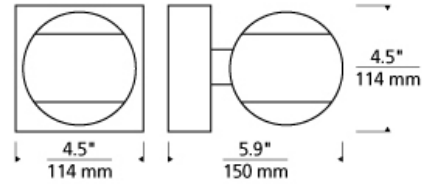

INSTALLATION

This product can mount to either a 4" square electrical box with round plaster ring or an octagonal electrical box (not included).

WEIGHT

1-1.5lb / 0.45-0.68kg ±

aged brass

satin nickel

ORDERING INFORMATION