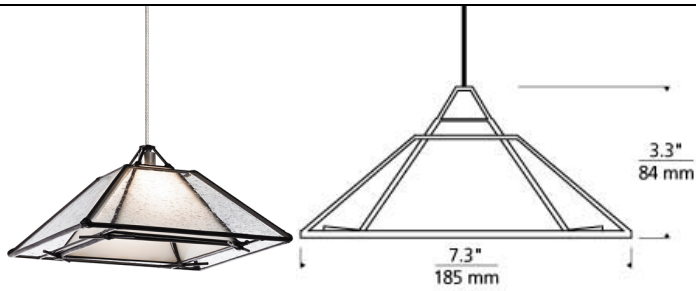

LOW - VOLTAGE PENDANTS

Oak Park Pendant T20

DESCRIPTION

The Oak Park Pendant light by Tech Lighting is an attractive Transitional styled pendant. Featuring a Craftsman-design, four-sided seeded glass fixture and modern black metal frame the Oak Park Pendant exudes timeless style and sophistication. Ample amounts of light fill spaces below though the inner glass diffuser. The Oak Park Pendant comes in two modern glass colors, Amber and Clear and three on-trend finish options. Your choice of halogen lamping ships with the Oak Park saving you both time and money. all lamping options are fully dimmable to create the desired ambiance in your special space. With its moderate scale and handsome design, the Oak Park Pendant light is ideal in places such as kitchen islands, bedrooms and home offices. White inner shade diffuses a low-voltage, 50 watt halogen bi-pin lamp (included). Includes six feet of field-cutable suspension cable.

amber

INSTALLATION

Socket terminates with FreeJack male connector, which may be installed into a system connector. Elements ordered with a system prefix include a connector for that system.

ACCESSORIES & OPTICAL CONTROLS