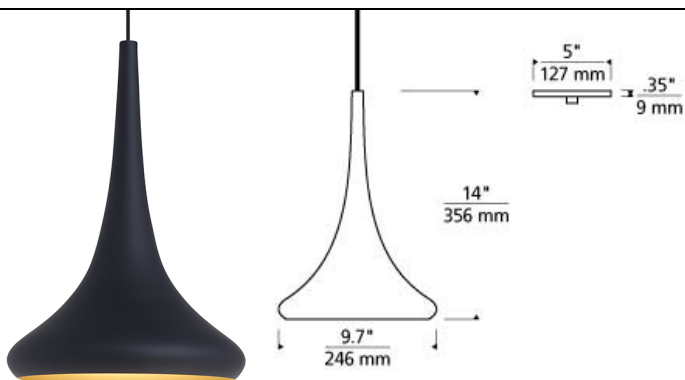

Noema Pendant

LED T20

DESCRIPTION

The elegant lines of the sophisticated line-voltage Noema spun metal pendant light by Tech Lighting are energized with a contemporary color palette. The Matte Gold finish or the Black finish with Gold interior comes with a Black cloth cord, and the Matte White finish comes with a White cloth cord. Also, the interior finish of each Noema pendant light matches its exterior finish to create a smooth look. This unique lighting fixture can create dramatic contrast or aesthetic harmony with the downlight providing both task lighting and accent lighting. Available in LED light, the Noema is fitting for a hotel lobby, bar, restaurant dining room and more. It's also perfect to use these oversized pendant lights over a home kitchen island or for dining room lights or in the living room in an urban setting. Includes 8' of field-cuttable cable. Available with or without lamp. E26 medium base socket 75w max. LED version includes (1) 9 watt 532 delivered lumens 90CRI 3000K LED A19. Dimmable with a low-voltage electronic dimmer. 120v.

WEIGHT

2-2.5lb / 0.91-1.13kg ±

black/gold

gold

white

ORDERING INFORMATION

700TDNOE FINISH

LAMP