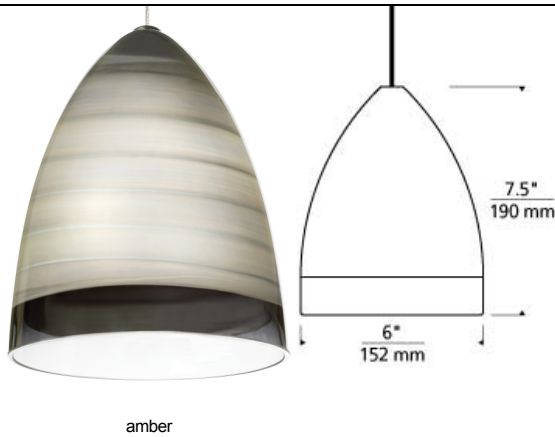

### DESCRIPTION

The Nebbia Pendant light from Tech Lighting features an elegant hand-blown design with modern details. Hand crafted by skilled European artisans the Nebbia Pendant makes a modern statement in spaces such as kitchens, bedrooms and home offices. For even greater design customization pair the Nebbia with one of our multi-port canopies to create a custom design chandelier. The Nebbia is available in three modern finishes Amber, Smoke and White and available in two on-trend finishes. Your choice of Halogen lamping ships in the box saving you time and money. All lamping options are fully dimmable to create the desired ambiance in your special space. Includes low-voltage, 50 watt halogen bi-pin lamp or 8 watt, 300 delivered lumen, 3000K, replaceable SORAA® LED module and six feet of field-cutttable cable. Dimmable with low-voltage electronic or magnetic dimmer (based on transformer) Works with SORAA.