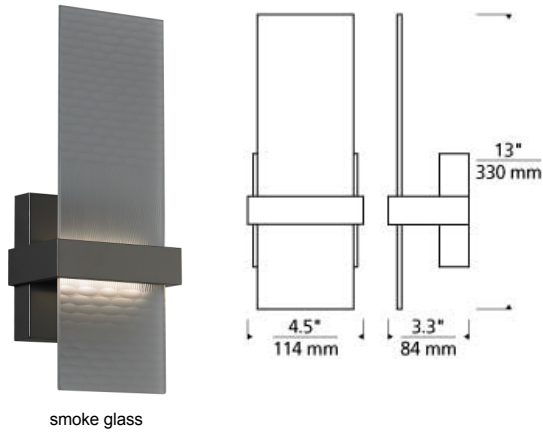

### DESCRIPTION

The Mura wall sconce light by Tech Lighting is modern, urbane and environmentally friendly, featuring an organic wave pattern that elegantly graces the sleek glass panel. This hand-carved glass or Veritas® ResinArt™ is not only beautiful it's also eco-friendly being composed of 40% recycled content. Lighting this wall sconce is a small LED light source neatly concealed behind the river inspired glass diffuser. The Mura is available in two modern colors, frost glass and smoke glass, and is finished in your choice of either satin nickel antique bronze. Mount this modern fixture in places such as hallways, bathrooms and closets. Your choice of LED lamping ships with the Mura saving you time and money, both LED options are fully dimmable to create the desired ambiance in your special space. The organic pattern of waves across the panels is inspired by the flow of a river. Mounts up only. Includes 8 watts of 3000K (400 lumen) LED. Dimmable with lowvoltage electronic dimmer. ADA compliant.

### INSTALLATION

This product can mount to either a 4" square electrical box with round plaster ring or an octagonal electrical box (not included).