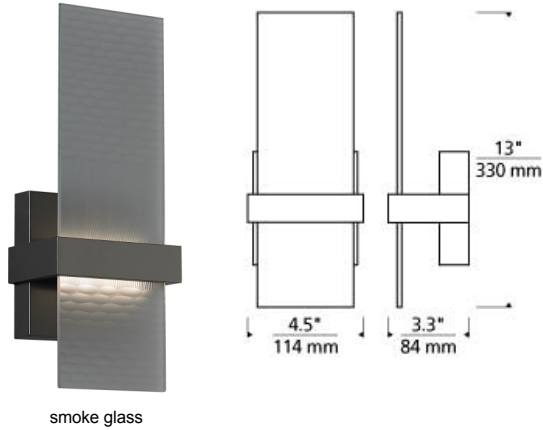

WALL COLLECTION

Mura Wall

DESCRIPTION

The Mura wall sconce light by Tech Lighting is modern, urbane and environmentally friendly, featuring an organic wave pattern that elegantly graces the sleek glass panel. This hand-carved glass or Veritas® ResinArt™ is not only beautiful it's also eco-friendly being composed of 40% recycled content. Lighting this wall sconce is a small LED light source neatly concealed behind the river inspired glass diffuser. The Mura is available in two modern colors, frost glass and smoke glass, and is finished in your choice of either satin nickel antique bronze. Mount this modern fixture in places such as hallways, bathrooms and closets. Your choice of LED lamping ships with the Mura saving you time and money, both LED options are fully dimmable to create the desired ambiance in your special space. The organic pattern of waves across the panels is inspired by the flow of a river. Mounts up only. Includes 8 watts of 3000K (400 lumen) LED. Dimmable with lowvoltage electronic dimmer. ADA compliant.

smoke glass

INSTALLATION

This product can mount to either a 4" square electrical box with round plaster ring or an octagonal electrical box (not included).

WEIGHT

2.5-3lb / 1.13-1.36kg ±

frost glass

smoke glass

ORDERING INFORMATION

700WSMUR COLOR	FINISH	LAMP
GF FROST GLASS	Z ANTIQUE BRONZE	-LED LED 80 CRI 3000V 120V
GK SMOKE GLASS	S SATIN NICKEL	-LED277 LED 80 CRI 3000V 277V

700WSMUR _____

FIXTURE TYPE: _____

JOB NAME: _____