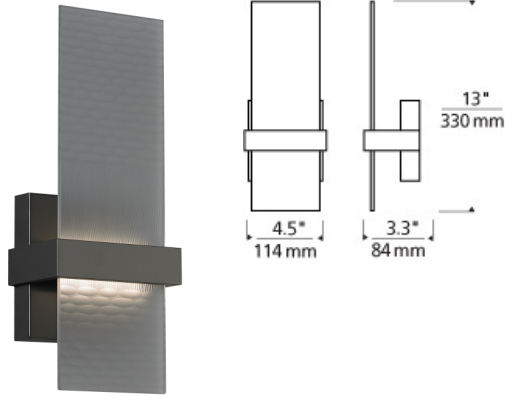

WALL COLLECTION

Mura Wall

DESCRIPTION

The small nature of the LED source allows the hand-carved glass or Veritas® ResinArt™ panel (made from 40% recycled content) to take center stage. The organic pattern of waves across the panels is inspired by the flow of a river. Mounts up only. Includes 8 watts of 3000K (400 lumen) LED. Dimmable with lowvoltage electronic dimmer. ADA compliant.

INSTALLATION

This product can mount to either a 4" square electrical box with round plaster ring or an octagonal electrical box (not included).

WEIGHT

2.72lb / 1.23kg ±

smoke glass

frost glass

smoke glass

ORDERING INFORMATION