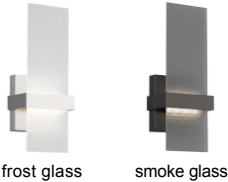

WALL COLLECTION

Mura Wall

DESCRIPTION

The Mura wall sconce light by Tech Lighting is modern, urbane and environmentally friendly, featuring an organic wave pattern that elegantly graces the sleek glass panel. This hand-carved glass or Veritas® ResinArt™ is not only beautiful it's also eco-friendly being composed of 40% recycled content. Lighting this wall sconce is a small LED light source neatly concealed behind the river inspired glass diffuser. The Mura is available in two modern colors, frost glass and smoke glass, and is finished in your choice of either satin nickel antique bronze. Mount this modern fixture in places such as hallways, bathrooms and closets. Your choice of LED lamping ships with the Mura saving you time and money, both LED options are fully dimmable to create the desired ambiance in your special space. The organic pattern of waves across the panels is inspired by the flow of a river. Mounts up only. Includes 8 watts of 3000K (400 lumen) LED. Dimmable with lowvoltage electronic dimmer. ADA compliant.

smoke glass

INSTALLATION

This product can mount to either a 4" square electrical box with round plaster ring or an octagonal electrical box (not included).

WEIGHT

2.5-3lb / 1.13-1.36kg ±

frost glass

smoke glass

ORDERING INFORMATION

700WSMUR COLOR	FINISH	LAMP
GF FROST GLASS	Z ANTIQUE BRONZE	-LED LED 80 CRI 3000V 120V
GK SMOKE GLASS	S SATIN NICKEL	-LED277 LED 80 CRI 3000V 277V

700WSMUR _____

FIXTURE TYPE: _____

JOB NAME: _____