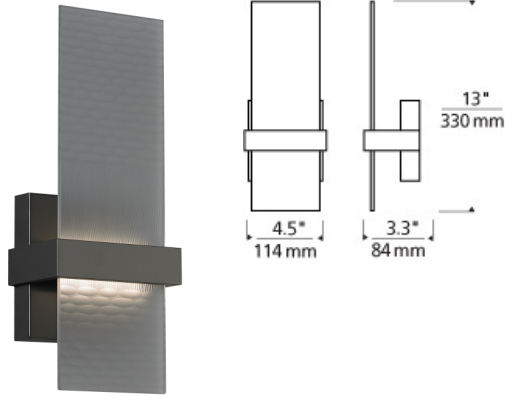

WALL COLLECTION

Mura Wall

DESCRIPTION

The small nature of the LED source allows the hand-carved glass or Veritas® ResinArt™ panel (made from 40% recycled content) to take center stage. The organic pattern of waves across the panels is inspired by the flow of a river. Mounts up only. Includes 8 watts of 3000K (400 lumen) LED. Dimmable with lowvoltage electronic dimmer. ADA compliant.

INSTALLATION

This product can mount to either a 4" square electrical box with round plaster ring or an octagonal electrical box (not included).

WEIGHT

2.72lb / 1.23kg ±

smoke glass

frost glass

smoke glass

ORDERING INFORMATION

700WSMUR COLOR

GF FROST GLASS
GK SMOKE GLASS

FINISH

Z ANTIQUE BRONZE
S SATIN NICKEL

LAMP

-LED LED 3000V 120V
-LED277 LED 3000V 277V

Tech Lighting, L.L.C.

700WSMUR _____
FIXTURE TYPE: _____
JOB NAME: _____
NOTES: _____