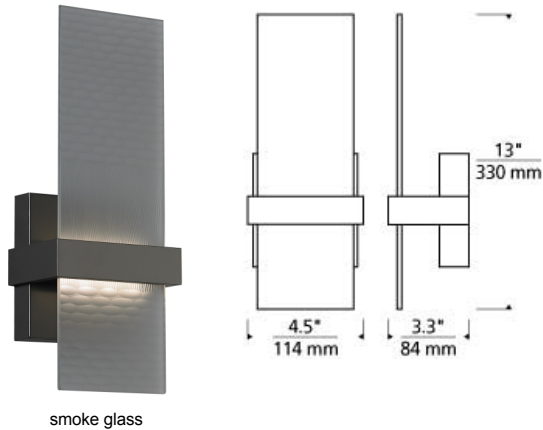

## Mura Wall

### DESCRIPTION

The Mura wall sconce light by Tech Lighting is modern, urbane and environmentally friendly, featuring an organic wave pattern that elegantly graces the sleek glass panel. This hand-carved glass or Veritas® ResinArt™ is not only beautiful it's also eco-friendly being composed of 40% recycled content. Lighting this wall sconce is a small LED light source neatly concealed behind the river inspired glass diffuser. The Mura is available in two modern colors, frost glass and smoke glass, and is finished in your choice of either satin nickel antique bronze. Mount this modern fixture in places such as hallways, bathrooms and closets. Your choice of LED lamping ships with the Mura saving you time and money, both LED options are fully dimmable to create the desired ambiance in your special space. The organic pattern of waves across the panels is inspired by the flow of a river. Mounts up only. Includes 8 watts of 3000K (400 lumen) LED. Dimmable with lowvoltage electronic dimmer. ADA compliant.