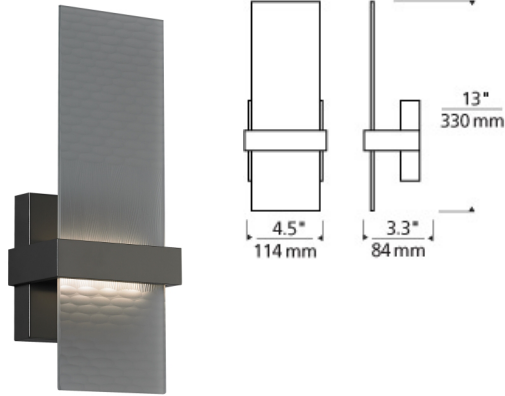

WALL COLLECTION

Mura Wall

DESCRIPTION

The small nature of the LED source allows the hand-carved glass or Veritas® ResinArt™ panel (made from 40% recycled content) to take center stage. The organic pattern of waves across the panels is inspired by the flow of a river. Mounts up only. Includes 8 watts of 3000K (400 lumen) LED. Dimmable with lowvoltage electronic dimmer. ADA compliant.

INSTALLATION

This product can mount to either a 4" square electrical box with round plaster ring or an octagonal electrical box (not included).

WEIGHT

2.72lb / 1.23kg ±

smoke glass

frost glass

smoke glass

ORDERING INFORMATION

700WSMUR COLOR	FINISH	LAMP
GF FROST GLASS	Z ANTIQUE BRONZE	-LED LED 80 CRI 3000V 120V
GK SMOKE GLASS	S SATIN NICKEL	-LED277 LED 80 CRI 3000V 277V

Tech Lighting, L.L.C.

700WSMUR _____

FIXTURE TYPE: _____

JOB NAME: _____