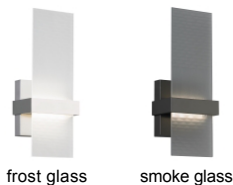

WEIGHT

2.5-3lb / 1.13-1.36kg ±

frost glass

smoke glass

ORDERING INFORMATION

700WSMUR COLOR	FINISH	LAMP
GF FROST GLASS	Z ANTIQUE BRONZE	-LED LED 80 CRI 3000V 120V
GK SMOKE GLASS	S SATIN NICKEL	-LED277 LED 80 CRI 3000V 277V