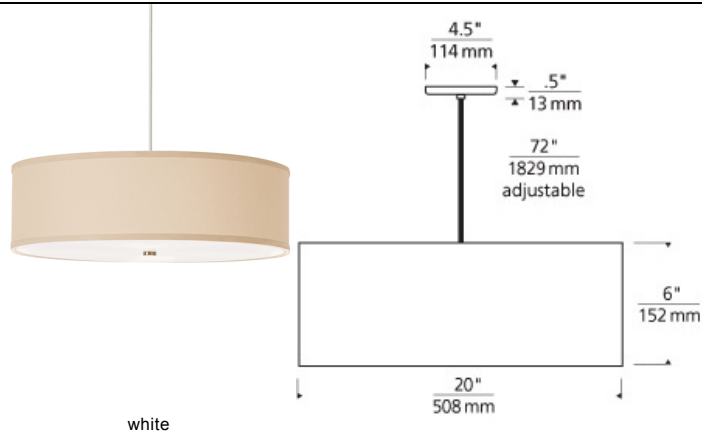

LINE - VOLTAGE PENDANTS / SUSPENSION

Mulberry Pendant

DESCRIPTION

Short drum fabric shade suspended from a round canopy. Glass diffuser provides a glare free wash of light. Incandescent includes four 75 watt, A19 medium base lamps. LED includes four 9.5 watt, 800 delivered lumen, 2700K, medium base LED A19 lamps. Fixture is provided with six feet of field-cuttable cable. Incandescent version dimmable with standard incandescent dimmer. LED dimmable with LED compatible dimmer.

INSTALLATION

This product can mount to either a 4" square electrical box with round plaster ring or an octagon electrical box.

OTHER

TD includes 4.5" Round Canopy.
Antique Bronze and Black Finish Only Available on TD.

ACCESSORIES & OPTICAL CONTROLS

Line-voltage Swag Hook

WEIGHT

7.28lb / 3.3kg ±

white

ORDERING INFORMATION

700	SYSTEM	MULP	COLOR	FINISH	LAMP
TD	LINE-VOLTAGE PENDANTS/SUSPENSION		C DESERT CLAY	Z ANTIQUE BRONZE	INCANDESCENT 120V
TT	SINGLE-CIRCUIT T-TRAK		W WHITE	B BLACK S SATIN NICKEL W WHITE	-LED927 A19 LED 90 CRI 2700K 120V

For use on Halo*, Juno* or Lightolier* 120 volt single-circuit track. Order pendant as **700TD** and order appropriate [120V Track Adapter](#).

*Tech Lighting is not affiliated, nor is it endorsed by any of the companies listed nor does Tech Lighting distribute any of their products.