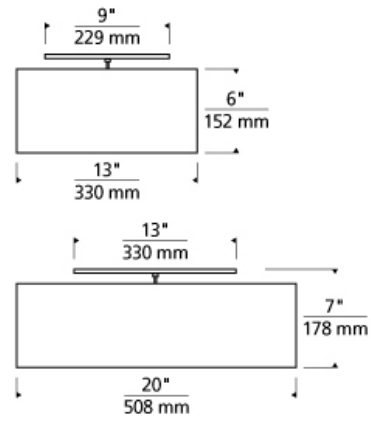

FLUSH & SEMI-FLUSH MOUNT

Mulberry Ceiling LED T20

DESCRIPTION

Round fabric flush mount. Glass diffuser provides a glare-free wash of light highlighted with satin nickel detail. Available in two sizes and two lamp configurations. Small version rated for (2) 60w max, E26 medium based lamps. Large version rated for (4) 60w max, E26 medium based lamps. Both available with LED option which includes 37 watt, 730 delivered lumen, 3000K LED module. Dimmable with low-voltage electronic dimmer.

INSTALLATION

This product can mount to either a 4" square electrical box with round plaster ring or an octagonal electrical box (not included).

WEIGHT

5-6lb / 2.27-2.72kg ±

white

ORDERING INFORMATION

700TDMULFM	SHAPE OR SIZE	COLOR	FINISH	LAMP
L	LARGE	C DESERT CLAY	S SATIN NICKEL	NO LAMP
S	SMALL	W WHITE		-LED830 LED 80 CRI 3000K 120V
				-LED830-277 LED 80 CRI 3000K 277V

TECH LIGHTING®

7400 Linder Avenue
Skokie, Illinois 60077

T 847.410.4400
F 847.410.4500

Tech Lighting, L.L.C.

700TDMULFM _____

FIXTURE TYPE: _____

JOB NAME: _____

NOTES: _____

_____

_____

©2018 Tech Lighting, L.L.C. All Rights Reserved. The "Tech Lighting" graphic is a registered trademark of Tech Lighting, L.L.C. Tech Lighting reserves the right to change specifications for product improvements without notification.