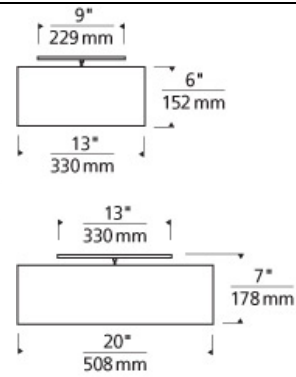

FLUSH & SEMI-FLUSH MOUNT

Mulberry Ceiling

DESCRIPTION

Square fabric flush mount. Glass diffuser provides a glare free wash of light highlighted with satin nickel detail. Available in two sizes and two lamp configurations. Small incandescent version includes two 60 watt A19 medium base lamps. Large version includes four 60 watt A19 medium base lamps. Both available with LED option which includes 37 watt, 730 delivered lumen, 3000K LED module. Dimmable with low-voltage electronic dimmer.

INSTALLATION

This product can mount to either a 4" square electrical box with round plaster ring or an octagonal electrical box (not included).

WEIGHT

5.3-7.4lb / 2.4-3.36kg ±

white

desert clay

white

ORDERING INFORMATION

700TDMULFM	SHAPE OR SIZE	COLOR	FINISH	LAMP
L	LARGE	C DESERT CLAY	S SATIN NICKEL	INCANDESCENT 120V
S	SMALL	W WHITE		-LED830 LED 80 CRI 3000K 120V
				-LED830-277 LED 80 CRI 3000K 277V

TECH LIGHTING®

7400 Linder Avenue
Skokie, Illinois 60077