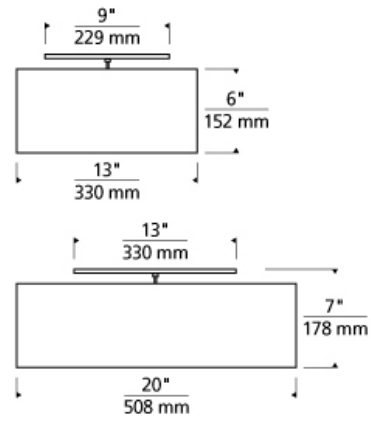

FLUSH & SEMI-FLUSH MOUNT

Mulberry Ceiling LED T20

DESCRIPTION

Round fabric flush mount. Glass diffuser provides a glare-free wash of light highlighted with satin nickel detail. Available in two sizes and two lamp configurations. Small version rated for (2) 60w max, E26 medium based lamps. Large version rated for (4) 60w max, E26 medium based lamps. Both available with LED option which includes 37 watt, 730 delivered lumen, 3000K LED module. Dimmable with low-voltage electronic dimmer.

INSTALLATION

This product can mount to either a 4" square electrical box with round plaster ring or an octagonal electrical box (not included).

WEIGHT

5-6lb / 2.27-2.72kg ±

white

desert clay

white

ORDERING INFORMATION

700TDMULFM	SHAPE OR SIZE	COLOR	FINISH	LAMP
L	LARGE	C DESERT CLAY	S SATIN NICKEL	NO LAMP
S	SMALL	W WHITE		-LED830 LED 80 CRI 3000K 120V
				-LED830-277 LED 80 CRI 3000K 277V

TECH LIGHTING®

7400 Linder Avenue
Skokie, Illinois 60077