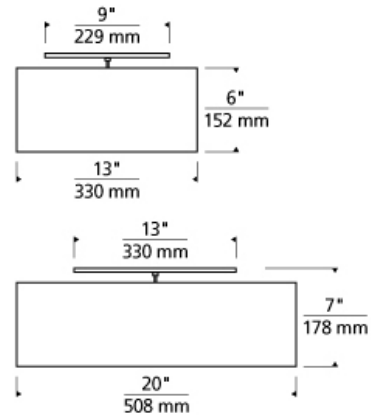

### DESCRIPTION

Square fabric flush mount. Glass diffuser provides a glare free wash of light highlighted with satin nickel detail. Available in two sizes and two lamp configurations. Small version rated for (2) 60w max, E26 medium based lamps. Large version rated for (4) 60w max, E26 medium based lamps. Both available with LED option which includes 37 watt, 730 delivered lumen, 3000K LED module. Dimmable with low-voltage electronic dimmer.

### INSTALLATION

This product can mount to either a 4" square electrical box with round plaster ring or an octagonal electrical box (not included).

### WEIGHT

5-6lb / 2.27-2.72kg ±

white

desert clay

white