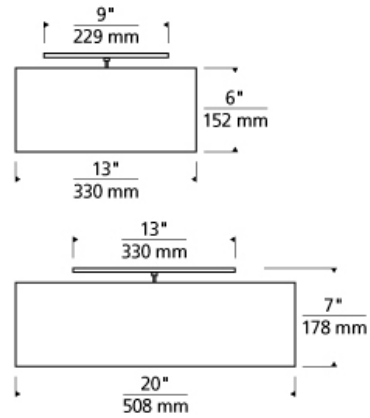

FLUSH & SEMI-FLUSH MOUNT

Mulberry Ceiling

DESCRIPTION

Square fabric flush mount. Glass diffuser provides a glare-free wash of light highlighted with satin nickel detail. Available in two sizes and two lamp configurations. Small version rated for (2) 60w max, E26 medium based lamps. Large version rated for (4) 60w max, E26 medium based lamps. Both available with LED option which includes 37 watt, 730 delivered lumen, 3000K LED module. Dimmable with low-voltage electronic dimmer.

INSTALLATION

This product can mount to either a 4" square electrical box with round plaster ring or an octagonal electrical box (not included).

WEIGHT

5-6lb / 2.27-2.72kg ±

white

desert clay

white

ORDERING INFORMATION

700TDMULFM	SHAPE OR SIZE	COLOR	FINISH	LAMP
L	LARGE	C DESERT CLAY	S SATIN NICKEL	NO LAMP
S	SMALL	W WHITE		-LED830 LED 80 CRI 3000K 120V
				-LED830-277 LED 80 CRI 3000K 277V

TECH LIGHTING®

7400 Linder Avenue T 847.410.4400
 Skokie, Illinois 60077 F 847.410.4500