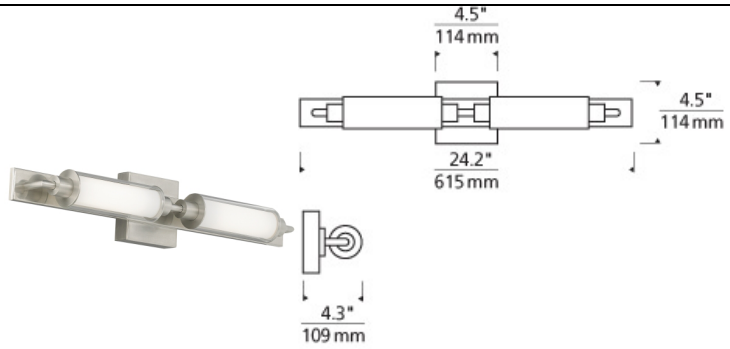

BATH COLLECTION

Morrison Bath

DESCRIPTION

Dual tubes of light are suspended by detailed industrial metal brackets in the contemporary Morrison bath light fixture from Tech Lighting. Available in both glass and acrylic versions. Includes 12 watt, 750 net lumen, 3000K LED modules. Dimmable with low-voltage electronic dimmer. May be mounted horizontally or vertically.

INSTALLATION

This product can mount to either a 4" square electrical box with round plaster ring or an octagonal electrical box. May be mounted horizontally or vertically. For wall mount use only.

WEIGHT

3.78lb / 1.71kg ±

clear glass

bronze

chrome

satin nickel

ORDERING INFORMATION

700BCMOR COLOR	FINISH	LAMP
Y CLEAR ACRYLIC	Z ANTIQUE BRONZE	-LED830 LED 80 CRI 3000K 120V
C CLEAR GLASS	C CHROME	-LED830-277 LED 80 CRI 3000K 277V
	S SATIN NICKEL	