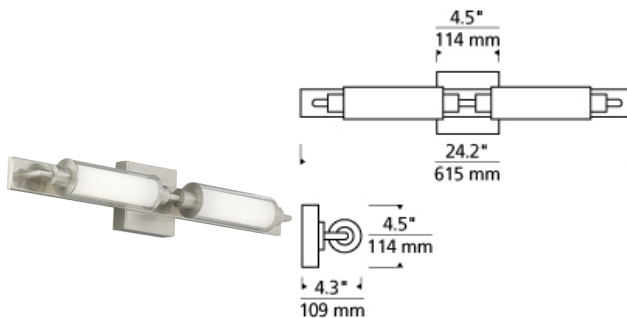

BATH COLLECTION

Morrison Bath LED T20

DESCRIPTION

The Morrison bath bar by Tech Lighting is a retro-inspired contemporary light fixture that features dual tubes of light that are suspended by an industrial metal bracket. This uniquely designed fixture is available in both glass and acrylic versions and comes in three on-trend finishes. Scaling at 4.5" in length and 4.3" in width the Morrison is ideal for bathroom lighting and vanity lighting. Your choice of energy efficient LED lamping ships with the Morrison saving you both time and money, all lamping options are fully dimmable to create the desired ambiance in your special space. Includes 12 watt, 750 net lumen, 3000K LED modules. Dimmable with low-voltage electronic dimmer. May be mounted horizontally or vertically.

INSTALLATION

This product can mount to either a 4" square electrical box with round plaster ring or an octagonal electrical box. May be mounted horizontally or vertically. For wall mount use only.

WEIGHT

3.5-4lb / 1.59-1.81kg ±

clear glass

bronze

chrome

satın nickel

ORDERING INFORMATION

700BCMOR COLOR	FINISH	LAMP
C CLEAR GLASS	Z ANTIQUE BRONZE C CHROME S SATIN NICKEL	-LED830 LED 80 CRI 3000K 120V -LED830-277 LED 80 CRI 3000K 277V