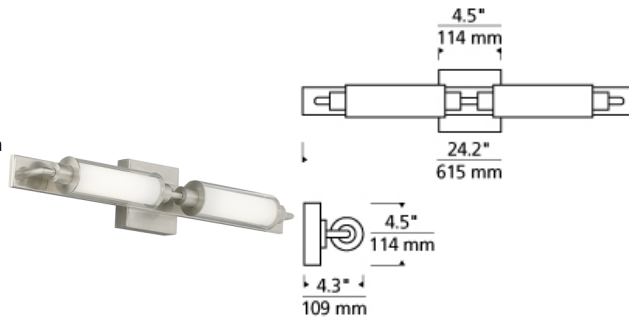

BATH COLLECTION

Morrison Bath LED T20

DESCRIPTION

The Morrison bath bar by Tech Lighting is a retro-inspired contemporary light fixture that features dual tubes of light that are suspended by an industrial metal bracket. This uniquely designed fixture is available in both glass and acrylic versions and comes in three on-trend finishes. Scaling at 4.5" in length and 4.3" in width the Morrison is ideal for bathroom lighting and vanity lighting. Your choice of energy efficient LED lamping ships with the Morrison saving you both time and money, all lamping options are fully dimmable to create the desired ambiance in your special space. Includes 12 watt, 750 net lumen, 3000K LED modules. Dimmable with low-voltage electronic dimmer. May be mounted horizontally or vertically.

clear glass

INSTALLATION

This product can mount to either a 4" square electrical box with round plaster ring or an octagonal electrical box. May be mounted horizontally or vertically. For wall mount use only.

WEIGHT

3.5-4lb / 1.59-1.81kg ±

bronze

chrome

satın nickel

ORDERING INFORMATION

700BCMOR COLOR	FINISH	LAMP
Y CLEAR ACRYLIC	Z ANTIQUE BRONZE	-LED830 LED 80 CRI 3000K 120V
C CLEAR GLASS	C CHROME	-LED830-277 LED 80 CRI 3000K 277V
	S SATIN NICKEL	