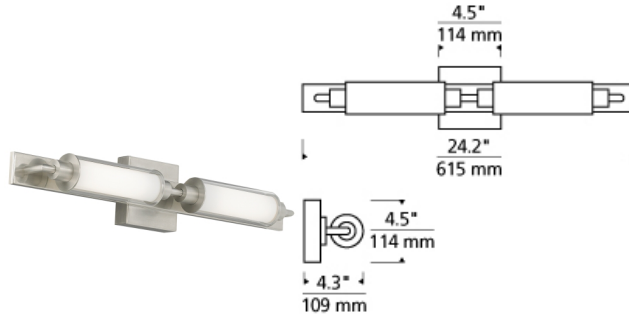

BATH COLLECTION

Morrison Bath LED T20

DESCRIPTION

Dual tubes of light are suspended by detailed industrial metal brackets in the contemporary Morrison bath light fixture from Tech Lighting. Available in both glass and acrylic versions. Includes 12 watt, 750 net lumen, 3000K LED modules. Dimmable with low-voltage electronic dimmer. May be mounted horizontally or vertically.

INSTALLATION

This product can mount to either a 4" square electrical box with round plaster ring or an octagonal electrical box. May be mounted horizontally or vertically. For wall mount use only.

WEIGHT

3.5-4lb / 1.59-1.81kg ±

clear glass

bronze

chrome

satın nickel

ORDERING INFORMATION

700BCMOR COLOR	FINISH	LAMP
Y CLEAR ACRYLIC	Z ANTIQUE BRONZE	-LED830 LED 80 CRI 3000K 120V
C CLEAR GLASS	C CHROME	-LED830-277 LED 80 CRI 3000K 277V
	S SATIN NICKEL	