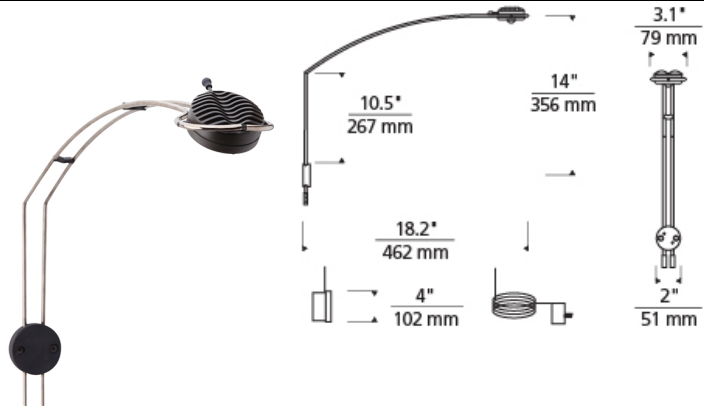

# LOW - VOLTAGE HEADS

### DESCRIPTION

Specially designed for use in gallery applications, a high-powered LED module offers impressive output while maintaining high color reproduction qualities including 90+ CRI values. Most importantly, the LED light source eliminates harmful ultraviolet wavelengths common in standard halogen lamps. Head pivots 330 degrees to easily direct the beam. 7 watt, 460 net lumens. 40° optic. 50" x 50" max recommended picture dimension. Plug in version includes an integrated on/off switch and slide dimming control located on plug as standard. J-box mount version dimmable with low-voltage electronic dimmer.

### WEIGHT

0.94lb / 0.43kg ±