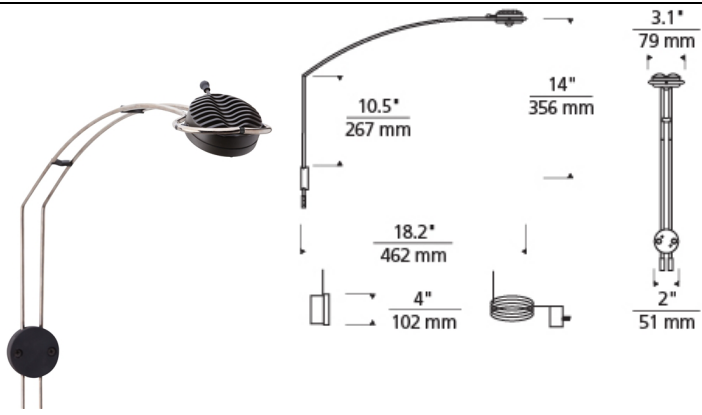

LOW - VOLTAGE HEADS

Mona Lisa Picture Light

DESCRIPTION

Specially designed for use in gallery applications, a high-powered LED module offers impressive output while maintaining high color reproduction qualities including 90+ CRI values. Most importantly, the LED light source eliminates harmful ultraviolet wavelengths common in standard halogen lamps. Head pivots 330 degrees to easily direct the beam. 7 watt, 460 net lumens. 40° optic. 50" x 50" max recommended picture dimension. Plug in version includes an integrated on/off switch and slide dimming control located on plug as standard. J-box mount version dimmable with low-voltage electronic dimmer.

WEIGHT

0.94lb / 0.43kg ±

ORDERING INFORMATION

700DEMNL	SHAPE OR SIZE	FINISH	LAMP
CP	J-BOX MOUNT	Z ANTIQUE / POLISHED BRONZE	-LED835 LED 3500K 80 CRI 120V
PL	PLUG-IN	S SATIN / POLISHED NICKEL	-LED927 LED 2700K 90 CRI 120V