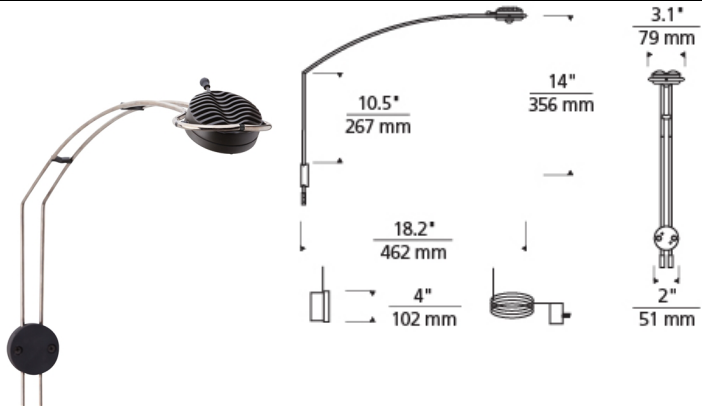

# LOW - VOLTAGE HEADS

### DESCRIPTION

Specially designed for use in gallery applications, a high-powered LED module offers impressive output while maintaining high color reproduction qualities including 90+ CRI values. Most importantly, the LED light source eliminates harmful ultraviolet wavelengths common in standard halogen lamps. Head pivots 330 degrees to easily direct the beam. 7 watt, 460 net lumens. 40° optic. 50" x 50" max recommended picture dimension. Plug in version includes an integrated on/off switch and slide dimming control located on plug as standard. J-box mount version dimmable with low-voltage electronic dimmer.

### WEIGHT

0.94lb / 0.43kg ±