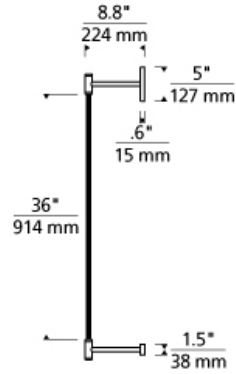

ModernRail Wall

LED T20

DESCRIPTION

The Aged Brass ModernRail Wall light by Tech Lighting showcases the sophistication of ModernRail but with all of the simplicity of an elegant wall sconce. This Aged Brass ModernRail pendant features optional frosted opal glass globes or cylinders that gracefully wrap around the center rail allowing light to illuminate generously into surrounding spaces. Scaling at 36" in length and 12.8" in diameter this gorgeous pendant is ideal for hallways, foyers and bedrooms. The integrated LED globes or cylinders are fully dimmable to create the desired ambiance in your unique space. With its classic Aged Brass finish and uniquely crafted design the ModernRail Wall light is sure to add a touch of sophistication to any space. Ships with (8) 24 volt, 3 watt, 220 delivered lumens (1760 total delivered lumens), 2700K, integrated LED modules. Dimmable with low-voltage electronic dimmer. Remote Power Supply version T24.

WEIGHT

4.5-6.5lb / 2.04-2.95kg ±

glass orbs

glass cylinders

ORDERING INFORMATION

700MDWS3 COLOR

- C GLASS CYLINDERS
- G GLASS ORBS

FINISH