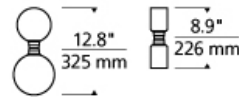

ModernRail Wall LED

DESCRIPTION

The Aged Brass ModernRail Wall light by Tech Lighting showcases the sophistication of ModernRail but with all of the simplicity of an elegant wall sconce. This Aged Brass ModernRail pendant features optional frosted opal glass globes or cylinders that gracefully wrap around the center rail allowing light to illuminate generously into surrounding spaces. Scaling at 36" in length and 12.8" in diameter this gorgeous pendant is ideal for hallways, foyers and bedrooms. The integrated LED globes or cylinders are fully dimmable to create the desired ambiance in your unique space. With its classic Aged Brass finish and uniquely crafted design the ModernRail Wall light is sure to add a touch of sophistication to any space. Ships with (8) 24 volt, 3 watt, 220 delivered lumens (1760 total delivered lumens), 2700K, integrated LED modules. Dimmable with low-voltage electronic dimmer. Remote Power Supply version T24.

WEIGHT

6.5-6.5lb / 2.95-2.95kg ±

glass orbs

glass cylinders

ORDERING INFORMATION

700MDWS3 COLOR

- C GLASS CYLINDERS
- G GLASS ORBS

FINISH