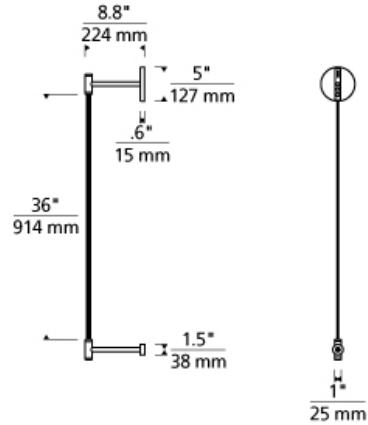

ModernRail Wall LED

DESCRIPTION

The Aged Brass ModernRail Wall light by Tech Lighting showcases the sophistication of ModernRail but with all of the simplicity of an elegant wall sconce. This Aged Brass ModernRail pendant features optional frosted opal glass globes or cylinders that gracefully wrap around the center rail allowing light to illuminate generously into surrounding spaces. Scaling at 36" in length and 12.8" in diameter this gorgeous pendant is ideal for hallways, foyers and bedrooms. The integrated LED globes or cylinders are fully dimmable to create the desired ambiance in your unique space. With its classic Aged Brass finish and uniquely crafted design the ModernRail Wall light is sure to add a touch of sophistication to any space. Ships with (8) 24 volt, 3 watt, 220 delivered lumens (1760 total delivered lumens), 2700K, integrated LED modules. Dimmable with low-voltage electronic dimmer. Remote Power Supply version T24.

WEIGHT

6.5-6.5lb / 2.95-2.95kg ±

glass orbs

glass cylinders

ORDERING INFORMATION

700MDWS3 COLOR

- C GLASS CYLINDERS
- G GLASS ORBS

FINISH