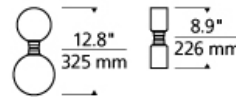

ModernRail Wall

LED T20

DESCRIPTION

The Aged Brass ModernRail Wall light by Tech Lighting showcases the sophistication of ModernRail but with all of the simplicity of an elegant wall sconce. This Aged Brass ModernRail pendant features optional frosted opal glass globes or cylinders that gracefully wrap around the center rail allowing light to illuminate generously into surrounding spaces. Scaling at 36" in length and 12.8" in diameter this gorgeous pendant is ideal for hallways, foyers and bedrooms. The integrated LED globes or cylinders are fully dimmable to create the desired ambiance in your unique space. With its classic Aged Brass finish and uniquely crafted design the ModernRail Wall light is sure to add a touch of sophistication to any space. Ships with (8) 24 volt, 3 watt, 220 delivered lumens (1760 total delivered lumens), 2700K, integrated LED modules. Dimmable with low-voltage electronic dimmer. Remote Power Supply version T24.

WEIGHT

4.5-6.5lb / 2.04-2.95kg ±

glass orbs

glass cylinders

ORDERING INFORMATION

700MDWS3 COLOR

- C GLASS CYLINDERS
- G GLASS ORBS

FINISH