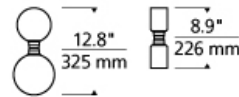

ModernRail Wall LED

DESCRIPTION

The Aged Brass ModernRail Wall light by Tech Lighting showcases the sophistication of ModernRail but with all of the simplicity of an elegant wall sconce. This Aged Brass ModernRail pendant features optional frosted opal glass globes or cylinders that gracefully wrap around the center rail allowing light to illuminate generously into surrounding spaces. Scaling at 36" in length and 12.8" in diameter this gorgeous pendant is ideal for hallways, foyers and bedrooms. The integrated LED globes or cylinders are fully dimmable to create the desired ambiance in your unique space. With its classic Aged Brass finish and uniquely crafted design the ModernRail Wall light is sure to add a touch of sophistication to any space. Ships with (8) 24 volt, 3 watt, 220 delivered lumens (1760 total delivered lumens), 2700K, integrated LED modules. Dimmable with low-voltage electronic dimmer. Remote Power Supply version T24.

WEIGHT

4.5-6.5lb / 2.04-2.95kg ±

glass orbs

glass cylinders

ORDERING INFORMATION

700MDWS3 COLOR

- C GLASS CYLINDERS
- G GLASS ORBS

FINISH