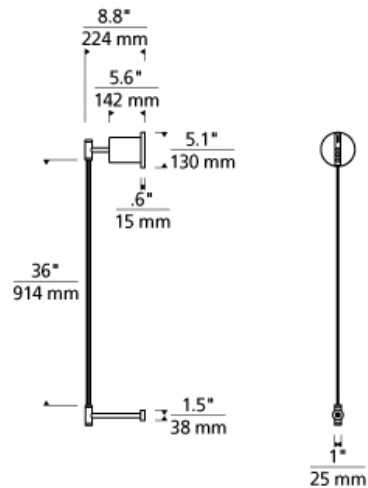

ModernRail Wall LED

DESCRIPTION

The Aged Brass ModernRail Wall light by Tech Lighting showcases the sophistication of ModernRail but with all of the simplicity of an elegant wall sconce. This Aged Brass ModernRail pendant features optional frosted opal glass globes or cylinders that gracefully wrap around the center rail allowing light to illuminate generously into surrounding spaces. Scaling at 36" in length and 12.8" in diameter this gorgeous pendant is ideal for hallways, foyers and bedrooms. The integrated LED globes or cylinders are fully dimmable to create the desired ambiance in your unique space. With its classic Aged Brass finish and uniquely crafted design the ModernRail Wall light is sure to add a touch of sophistication to any space. Ships with (8) 24 volt, 3 watt, 220 delivered lumens (1760 total delivered lumens), 2700K, integrated LED modules. Dimmable with low-voltage electronic dimmer. Remote Power Supply version T24.

WEIGHT

4.5-6.5lb / 2.04-2.95kg ±

glass orbs

glass cylinders

ORDERING INFORMATION

700MDWS3 COLOR

- C GLASS CYLINDERS
- G GLASS ORBS

FINISH