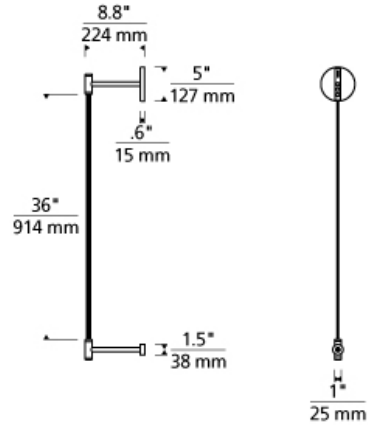

ModernRail Wall LED

DESCRIPTION

The Aged Brass ModernRail Wall light by Tech Lighting showcases the sophistication of ModernRail but with all of the simplicity of an elegant wall sconce. This Aged Brass ModernRail pendant features optional frosted opal glass globes or cylinders that gracefully wrap around the center rail allowing light to illuminate generously into surrounding spaces. Scaling at 36" in length and 12.8" in diameter this gorgeous pendant is ideal for hallways, foyers and bedrooms. The integrated LED globes or cylinders are fully dimmable to create the desired ambiance in your unique space. With its classic Aged Brass finish and uniquely crafted design the ModernRail Wall light is sure to add a touch of sophistication to any space. Ships with (8) 24 volt, 3 watt, 220 delivered lumens (1760 total delivered lumens), 2700K, integrated LED modules. Dimmable with low-voltage electronic dimmer. Remote Power Supply version T24.

WEIGHT

4.5-6.5lb / 2.04-2.95kg ±

glass orbs

glass cylinders

ORDERING INFORMATION

700MDWS3 COLOR

- C GLASS CYLINDERS
- G GLASS ORBS

FINISH

R AGED BRASS

LAMP

- R 24V REMOTE CANOPY (T24)
- S 24V SURFACE CANOPY
- 24 VOLT HALOGEN

Tech Lighting, L.L.C.

700MDWS3 _____

FIXTURE TYPE: _____

JOB NAME: _____

NOTES: _____