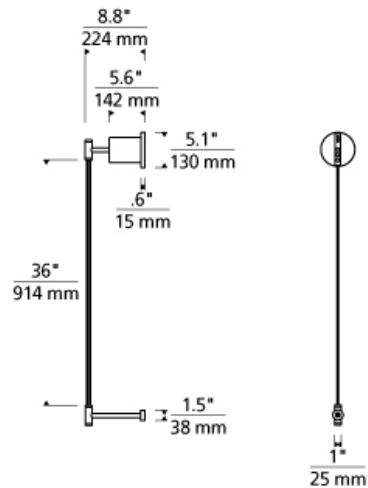

ModernRail Wall LED

DESCRIPTION

The Aged Brass ModernRail Wall light by Tech Lighting showcases the sophistication of ModernRail but with all of the simplicity of an elegant wall sconce. This Aged Brass ModernRail pendant features optional frosted opal glass globes or cylinders that gracefully wrap around the center rail allowing light to illuminate generously into surrounding spaces. Scaling at 36" in length and 12.8" in diameter this gorgeous pendant is ideal for hallways, foyers and bedrooms. The integrated LED globes or cylinders are fully dimmable to create the desired ambiance in your unique space. With its classic Aged Brass finish and uniquely crafted design the ModernRail Wall light is sure to add a touch of sophistication to any space. Ships with (8) 24 volt, 3 watt, 220 delivered lumens (1760 total delivered lumens), 2700K, integrated LED modules. Dimmable with low-voltage electronic dimmer. Remote Power Supply version T24.

WEIGHT

6.5-6.5lb / 2.95-2.95kg ±

glass orbs

glass cylinders

ORDERING INFORMATION

700MDWS3 COLOR

- C GLASS CYLINDERS
- G GLASS ORBS

FINISH