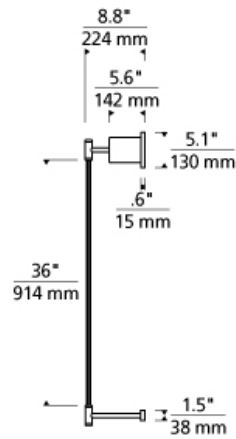

ModernRail Wall

LED T20

DESCRIPTION

The Aged Brass ModernRail Wall light by Tech Lighting showcases the sophistication of ModernRail but with all of the simplicity of an elegant wall sconce. This Aged Brass ModernRail pendant features optional frosted opal glass globes or cylinders that gracefully wrap around the center rail allowing light to illuminate generously into surrounding spaces. Scaling at 36" in length and 12.8" in diameter this gorgeous pendant is ideal for hallways, foyers and bedrooms. The integrated LED globes or cylinders are fully dimmable to create the desired ambiance in your unique space. With its classic Aged Brass finish and uniquely crafted design the ModernRail Wall light is sure to add a touch of sophistication to any space. Ships with (8) 24 volt, 3 watt, 220 delivered lumens (1760 total delivered lumens), 2700K, integrated LED modules. Dimmable with low-voltage electronic dimmer. Remote Power Supply version T24.

WEIGHT

4.5-6.5lb / 2.04-2.95kg ±

glass orbs

glass cylinders

ORDERING INFORMATION

700MDWS3 COLOR

- C GLASS CYLINDERS
- G GLASS ORBS

FINISH