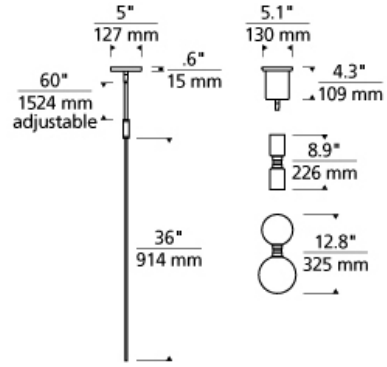

ModernRail Pendant

LED T20

DESCRIPTION

The Aged Brass ModernRail Pendant by Tech Lighting showcases the sophistication of ModernRail but with all of the simplicity of an elegant pendant. This Aged Brass ModernRail pendant features optional frosted opal glass globes or cylinders that gracefully wrap around the center rail allowing light to illuminate generously into surrounding spaces. Scaling at 36" in length and 12.8" in diameter this gorgeous pendant is ideal for hallways, foyers and bedrooms. The integrated LED globes or cylinders are fully dimmable to create the desired ambiance in your unique space. With its classic Aged Brass finish and uniquely crafted design the ModernRail Pendant light is sure to add a touch of sophistication to any space. Ships with (8) 24 volt, 3 watt, 220 delivered lumens (1760 total delivered lumens), 2700K, integrated LED modules. Dimmable with low-voltage electronic dimmer. Ships with (2) 6" stems and (4) 12" stems in coordinating finish. Remote Power Supply version T24.

WEIGHT

4.5-5.5lb / 2.04-2.49kg ±

glass orbs

glass cylinders

ORDERING INFORMATION

700MDP3 COLOR

- C GLASS CYLINDERS
- G GLASS ORBS

FINISH