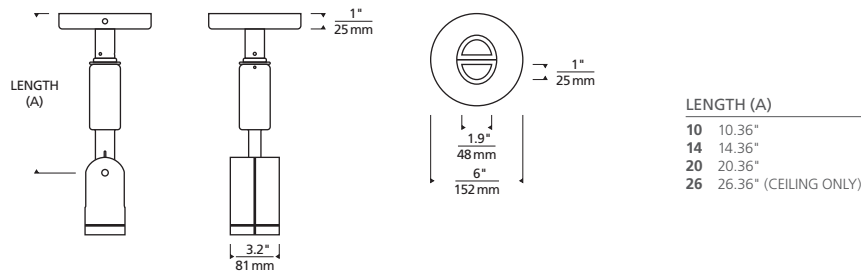

SPECIFICATIONS

DELIVERED LUMENS	1235
WATTS	16.2
VOLTAGE	Universal 120V - 277V, with integral transient 2.5kV surge protection (driver)
DIMMING	0-10, ELV
LIGHT DISTRIBUTION	Symmetric
OPTICS	20°, 30°, 40°, and 60°
MOUNTING OPTIONS	Wall or Ceiling
CCT	2700K, 3000K, 3500K or 4000K
CRI	90+
COLOR BINNING	3-Step
BUG RATING	B1-U0-G0 (20° Optic)
DARK SKY	Non-Compliant
WET LISTED	IP65
GENERAL LISTING	ETL
CALIFORNIA TITLE 24	Can be used to comply with CEC 2016 Title 24 Part 6 for outdoor use. Registration with CEC Appliance Database not required.
START TEMP	-30°C
FIELD SERVICEABLE LED	Yes
CONSTRUCTION	Aluminum
HARDWARE	Stainless Steel
FINISH	Marine Grade Powder Coat
LED LIFETIME	L70; 50,000 Hours
WARRANTY*	5 years

MODE
shown in charcoal

MODE
shown in bronze

* Visit techlighting.com for specific warranty limitations and details.

ORDERING INFORMATION

7000WMDDED	CRI	COLOR TEMPERATURE	LENGTH (A)	BEAM SPREAD	FINISH	INPUT VOLTAGE
9	90 CRI	27 2700K	10 10"	20 20°	Z BRONZE	UNV UNIVERSAL 120-277V
		30 3000K	14 14"	30 30°	H CHARCOAL	
		35 3500K	20 20"	40 40°		
		40 4000K	26 26" (CEILING ONLY)	60 60°		

Mode Split Wall/Ceiling

PHOTOMETRICS*

*For latest photometrics, please visit www.techlighting.com/OUTDOOR

MODE 20° PATH

Total Lumen Output: 997
 Total Power: 16.2
 Luminaire Efficacy: 62
 Color Temp: 3000K
 CRI: 90+
 BUG Rating: B1-U0-G0