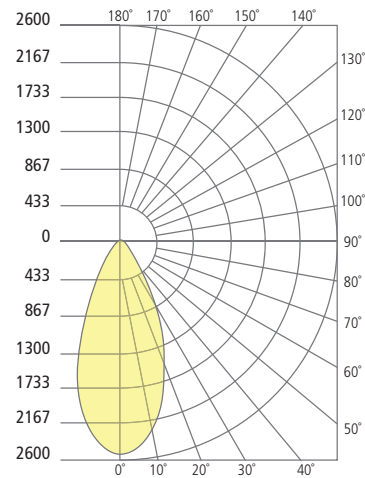

The Mode Split outdoor LED flood/accent light features a minimalist tubular profile with a unique “split” design that features 2 semi-circular arms that can be aimed together or independently for maximum flexibility. Featuring 185° tilt adjustment and 359° rotation, Mode allows same-plane illumination when either ceiling or wall mounted. Each LED light source delivers 774 lumens/8.6 watts with 20°, 30°, 40° or 60° optics options. The Mode outdoor line is available in three variations: single, dual, and split with multiple stem lengths; wall, ceiling or path mounted.

Mode Split Wall/Ceiling

PHOTOMETRICS*

*For latest photometrics, please visit www.techlighting.com/OUTDOOR

MODE 20° PATH

Total Lumen Output: 997
 Total Power: 16.2
 Luminaire Efficacy: 62
 Color Temp: 3000K
 CRI: 90+
 BUG Rating: B1-U0-G0

MODE 30° PATH

Total Lumen Output: 1092
 Total Power: 16.2
 Luminaire Efficacy: 67
 Color Temp: 3000K
 CRI: 90+
 BUG Rating: B2-U0-G0

MODE 40° PATH

Total Lumen Output: 1173
 Total Power: 16.2
 Luminaire Efficacy: 72
 Color Temp: 3000K
 CRI: 90+
 BUG Rating: B2-U0-G0

MODE 60° PATH

Total Lumen Output: 1235
 Total Power: 16.2
 Luminaire Efficacy: 76
 Color Temp: 3000K
 CRI: 90+
 BUG Rating: B2-U1-G0

PROJECT INFO

FIXTURE TYPE & QUANTITY

JOB NAME & INFO

NOTES
