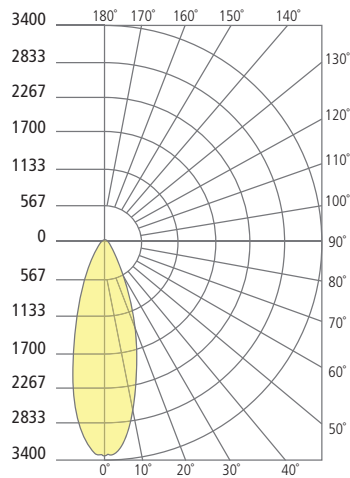

MODE
shown in charcoal

MODE
shown in bronze

* Visit techlighting.com for specific warranty limitations and details.

ORDERING INFORMATION

7000WMDDED	CRI	COLOR TEMPERATURE	LENGTH (A)	BEAM SPREAD	FINISH	INPUT VOLTAGE
9	90 CRI	27 2700K	10 10"	20 20°	Z BRONZE	UNV UNIVERSAL 120-277V
		30 3000K	14 14"	30 30°	H CHARCOAL	
		35 3500K	20 20"	40 40°		
		40 4000K	26 26" (CEILING ONLY)	60 60°		

Mode Split Wall/Ceiling

PHOTOMETRICS*

*For latest photometrics, please visit www.techlighting.com/OUTDOOR

MODE 20° PATH

Total Lumen Output: 997
 Total Power: 16.2
 Luminaire Efficacy: 62
 Color Temp: 3000K
 CRI: 90+
 BUG Rating: B1-U0-G0

MODE 30° PATH

Total Lumen Output: 1092
 Total Power: 16.2
 Luminaire Efficacy: 67
 Color Temp: 3000K
 CRI: 90+
 BUG Rating: B2-U0-G0

MODE 40° PATH

Total Lumen Output: 1173
 Total Power: 16.2
 Luminaire Efficacy: 72
 Color Temp: 3000K
 CRI: 90+
 BUG Rating: B2-U0-G0

MODE 60° PATH

Total Lumen Output: 1235
 Total Power: 16.2
 Luminaire Efficacy: 76
 Color Temp: 3000K
 CRI: 90+
 BUG Rating: B2-U1-G0

PROJECT INFO

FIXTURE TYPE & QUANTITY

JOB NAME & INFO

NOTES
