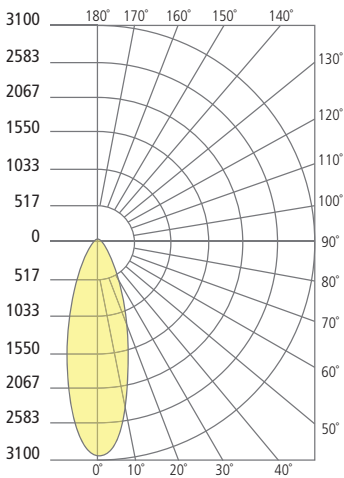

MODE
shown in charcoal

MODE
shown in bronze

* Visit techlighting.com for specific warranty limitations and details.

ORDERING INFORMATION

7000WMDDED	CRI	COLOR TEMPERATURE	LENGTH (A)	BEAM SPREAD	FINISH	INPUT VOLTAGE
9	90 CRI	27 2700K	10 10"	20 20°	Z BRONZE	UNV UNIVERSAL 120-277V
		30 3000K	14 14"	30 30°	H CHARCOAL	
		35 3500K	20 20"	40 40°		
		40 4000K	26 26" (CEILING ONLY)	60 60°		

Mode Split Wall/Ceiling

PHOTOMETRICS*

*For latest photometrics, please visit www.techlighting.com/OUTDOOR

MODE 20° PATH

Total Lumen Output: 997
 Total Power: 16.2
 Luminaire Efficacy: 62
 Color Temp: 3000K
 CRI: 90+
 BUG Rating: B1-U0-G0

MODE 30° PATH

Total Lumen Output: 1092
 Total Power: 16.2
 Luminaire Efficacy: 67
 Color Temp: 3000K
 CRI: 90+
 BUG Rating: B2-U0-G0

MODE 40° PATH

Total Lumen Output: 1173
 Total Power: 16.2
 Luminaire Efficacy: 72
 Color Temp: 3000K
 CRI: 90+
 BUG Rating: B2-U0-G0

MODE 60° PATH

Total Lumen Output: 1235
 Total Power: 16.2
 Luminaire Efficacy: 76
 Color Temp: 3000K
 CRI: 90+
 BUG Rating: B2-U1-G0

PROJECT INFO

FIXTURE TYPE & QUANTITY

JOB NAME & INFO

NOTES
