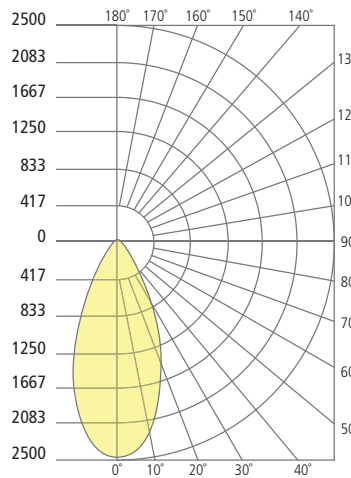

MODE
shown in charcoal

MODE
shown in bronze

* Visit techlighting.com for specific warranty limitations and details.

ORDERING INFORMATION

7000WMDDED	CRI	COLOR TEMPERATURE	LENGTH (A)	BEAM SPREAD	FINISH	INPUT VOLTAGE
9	90 CRI	27 2700K	10 10"	20 20°	Z BRONZE	UNV UNIVERSAL 120-277V
		30 3000K	14 14"	30 30°	H CHARCOAL	
		35 3500K	20 20"	40 40°		
		40 4000K	26 26" (CEILING ONLY)	60 60°		

Mode Split Wall/Ceiling

PHOTOMETRICS*

*For latest photometrics, please visit www.techlighting.com/OUTDOOR

MODE 20° PATH

Total Lumen Output: 997
 Total Power: 16.2
 Luminaire Efficacy: 62
 Color Temp: 3000K
 CRI: 90+
 BUG Rating: B1-U0-G0

MODE 30° PATH

Total Lumen Output: 1092
 Total Power: 16.2
 Luminaire Efficacy: 67
 Color Temp: 3000K
 CRI: 90+
 BUG Rating: B2-U0-G0

MODE 40° PATH

Total Lumen Output: 1173
 Total Power: 16.2
 Luminaire Efficacy: 72
 Color Temp: 3000K
 CRI: 90+
 BUG Rating: B2-U0-G0

MODE 60° PATH

Total Lumen Output: 1235
 Total Power: 16.2
 Luminaire Efficacy: 76
 Color Temp: 3000K
 CRI: 90+
 BUG Rating: B2-U1-G0

PROJECT INFO

FIXTURE TYPE & QUANTITY

JOB NAME & INFO

NOTES
