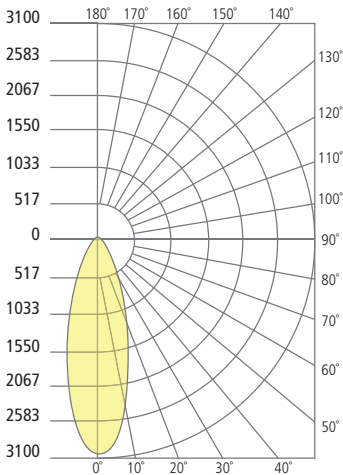

## PHOTOMETRICS\*

\*For latest photometrics, please visit [www.techlighting.com/OUTDOOR](http://www.techlighting.com/OUTDOOR)

### MODE 20° PATH

Total Lumen Output: 997  
 Total Power: 16.2  
 Luminaire Efficacy: 62  
 Color Temp: 3000K  
 CRI: 90+  
 BUG Rating: BI-U0-G0

### MODE 30° PATH

Total Lumen Output: 1092  
 Total Power: 16.2  
 Luminaire Efficacy: 67  
 Color Temp: 3000K  
 CRI: 90+  
 BUG Rating: B2-U0-G0

### MODE 40° PATH

Total Lumen Output: 1173  
 Total Power: 16.2  
 Luminaire Efficacy: 72  
 Color Temp: 3000K  
 CRI: 90+  
 BUG Rating: B2-U0-G0