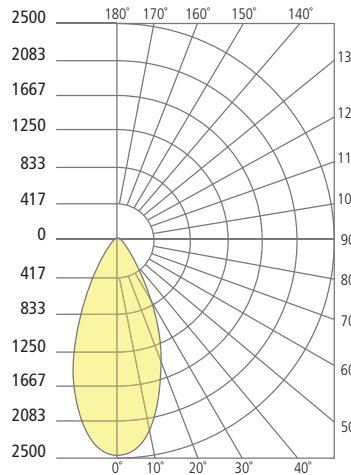

PROJECT INFO

FIXTURE TYPE & QUANTITY

JOB NAME & INFO

NOTES

© 2017 Tech Lighting, L.L.C. All rights reserved. The "Tech Lighting" graphic is a registered trademark of Tech Lighting, L.L.C. Tech Lighting reserves the right to change specifications for product improvements without notification.

GENERATION BRANDS
7400 Linder Avenue, Skokie, Illinois 60077
T 847.410.4400 F 847.410.4500