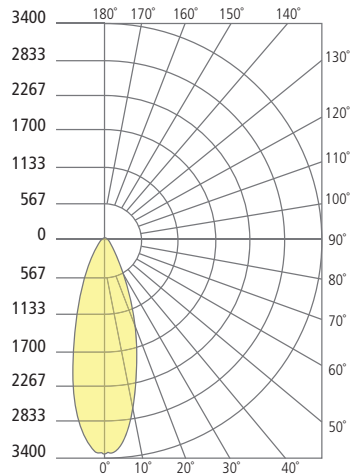

### MODE 20° PATH

Total Lumen Output: 997  
 Total Power: 16.2  
 Luminaire Efficacy: 62  
 Color Temp: 3000K  
 CRI: 90+  
 BUG Rating: BI-U0-G0

### MODE 30° PATH

Total Lumen Output: 1092  
 Total Power: 16.2  
 Luminaire Efficacy: 67  
 Color Temp: 3000K  
 CRI: 90+  
 BUG Rating: B2-U0-G0

### MODE 40° PATH

Total Lumen Output: 1173  
 Total Power: 16.2  
 Luminaire Efficacy: 72  
 Color Temp: 3000K  
 CRI: 90+  
 BUG Rating: B2-U0-G0