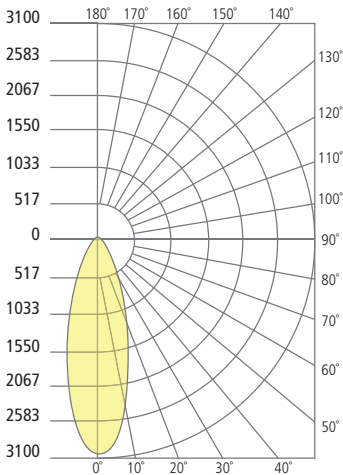

PROJECT INFO

FIXTURE TYPE & QUANTITY

JOB NAME & INFO

NOTES

© 2017 Tech Lighting, L.L.C. All rights reserved. The "Tech Lighting" graphic is a registered trademark of Tech Lighting, L.L.C. Tech Lighting reserves the right to change specifications for product improvements without notification.

GENERATION BRANDS
7400 Linder Avenue, Skokie, Illinois 60077
T 847.410.4400 F 847.410.4500