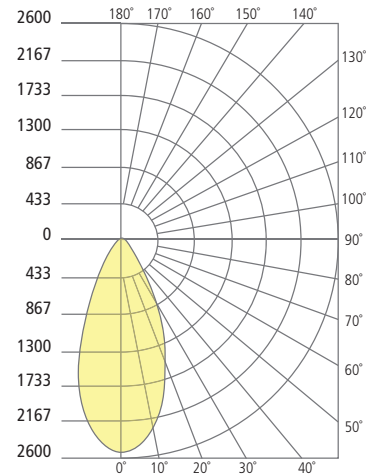

PROJECT INFO

FIXTURE TYPE & QUANTITY

JOB NAME & INFO

NOTES

© 2017 Tech Lighting, L.L.C. All rights reserved. The "Tech Lighting" graphic is a registered trademark of Tech Lighting, L.L.C. Tech Lighting reserves the right to change specifications for product improvements without notification.

GENERATION BRANDS
7400 Linder Avenue, Skokie, Illinois 60077
T 847.410.4400 F 847.410.4500