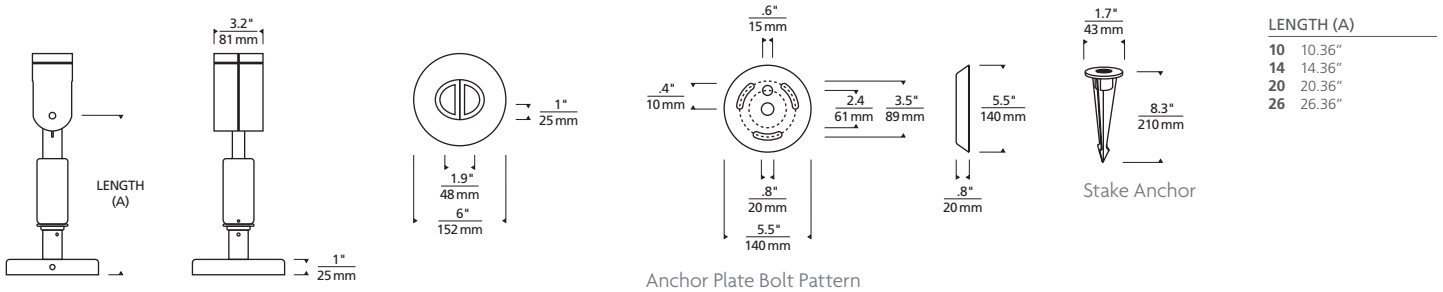

MODE SPLIT OUTDOOR PATH/FLOOD

Mode Split Path/Flood

PHOTOMETRICS*

*For latest photometrics, please visit www.techlighting.com/OUTDOOR

MODE 20° PATH

Total Lumen Output:	997
Total Power:	16.2
Luminaire Efficacy:	62
Color Temp:	3000K
CRI:	90+
BUG Rating:	B1-U0-G0

MODE 30° PATH

Total Lumen Output:	1092
Total Power:	16.2
Luminaire Efficacy:	67
Color Temp:	3000K
CRI:	90+
BUG Rating:	B2-U0-G0

MODE 40° PATH

Total Lumen Output:	1173
Total Power:	16.2
Luminaire Efficacy:	72
Color Temp:	3000K
CRI:	90+
BUG Rating:	B2-U0-G0

MODE 60° PATH

Total Lumen Output:	1235
Total Power:	16.2
Luminaire Efficacy:	76
Color Temp:	3000K
CRI:	90+
BUG Rating:	B2-U1-G0