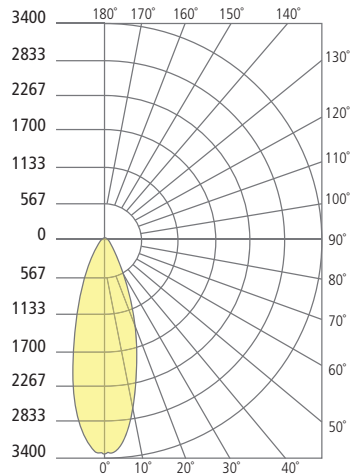

PROJECT INFO

FIXTURE TYPE & QUANTITY

JOB NAME & INFO

NOTES

© 2017 Tech Lighting, L.L.C. All rights reserved. The "Tech Lighting" graphic is a registered trademark of Tech Lighting, L.L.C. Tech Lighting reserves the right to change specifications for product improvements without notification.

GENERATION BRANDS
7400 Linder Avenue, Skokie, Illinois 60077
T 847.410.4400 F 847.410.4500