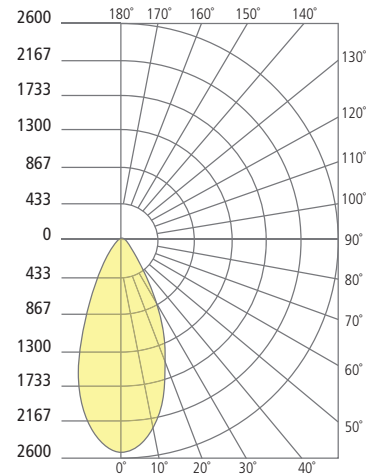

PROJECT INFO

FIXTURE TYPE & QUANTITY

JOB NAME & INFO

NOTES

© 2017 Tech Lighting, L.L.C. All rights reserved. The "Tech Lighting" graphic is a registered trademark of Tech Lighting, L.L.C. Tech Lighting reserves the right to change specifications for product improvements without notification.

GENERATION BRANDS
7400 Linder Avenue, Skokie, Illinois 60077
T 847.410.4400 F 847.410.4500