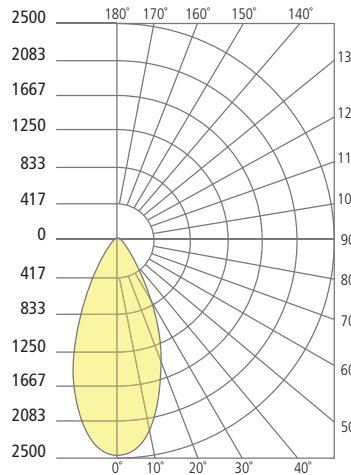

## PHOTOMETRICS\*

\*For latest photometrics, please visit [www.techlighting.com/OUTDOOR](http://www.techlighting.com/OUTDOOR)

### MODE 20° PATH

Total Lumen Output: 997  
 Total Power: 16.2  
 Luminaire Efficacy: 62  
 Color Temp: 3000K  
 CRI: 90+  
 BUG Rating: BI-U0-G0

### MODE 30° PATH

Total Lumen Output: 1092  
 Total Power: 16.2  
 Luminaire Efficacy: 67  
 Color Temp: 3000K  
 CRI: 90+  
 BUG Rating: B2-U0-G0

### MODE 40° PATH

Total Lumen Output: 1173  
 Total Power: 16.2  
 Luminaire Efficacy: 72  
 Color Temp: 3000K  
 CRI: 90+  
 BUG Rating: B2-U0-G0