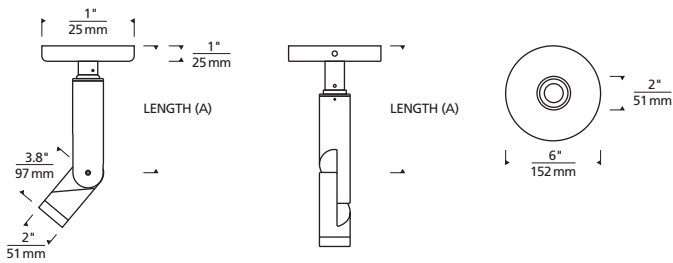

Mode features

- 185° tilt adjustment and 359° rotation for wide aiming flexibility
- Lockable
- Angle markers for consistent and precise aiming
- IP65 rated with marine-grade powder coat finishes
- Multiple stem lengths

SPECIFICATIONS

DELIVERED LUMENS	780
WATTS	8.6
VOLTAGE	Universal 120V - 277V, with integral transient 2.5kV surge protection (driver)
DIMMING	0-10, ELV
LIGHT DISTRIBUTION	Symmetric
OPTICS	20°, 30°, 40°, and 60°
MOUNTING OPTIONS	Wall or Ceiling
CCT	2700K, 3000K, 3500K or 4000K
CRI	90+
COLOR BINNING	3-Step
BUG RATING	B1-U0-G0 (20° Optic)
DARK SKY	Non-Compliant
WET LISTED	IP65
GENERAL LISTING	ETL, Title 24
START TEMP	-30°C
FIELD SERVICEABLE LED	Yes
CONSTRUCTION	Aluminum
HARDWARE	Stainless Steel
FINISH	Marine Grade Powder Coat
LED LIFETIME	L70; 50,000 Hours
WARRANTY*	5 years

* Visit techlighting.com for specific warranty limitations and details.

MODE
shown in charcoal

MODE
shown in bronze

ORDERING INFORMATION

7000WMD5	CRI	COLOR TEMPERATURE	LENGTH (A)	BEAM SPREAD	FINISH	INPUT VOLTAGE
	9 90 CRI	27 2700K	9 9"	20 20°	Z BRONZE	UNV UNIVERSAL 120-277V
		30 3000K	13 13"	30 30°	H CHARCOAL	
		35 3500K	19 19"	40 40°		
		40 4000K	25 25" (CEILING ONLY)	60 60°		

LENGTH (A)	
9	9.24"
13	13.24"
19	19.24"
25	25.24" (CEILING ONLY)

Mode Single Wall/Ceiling

PHOTOMETRICS*

*For latest photometrics, please visit www.techlighting.com/OUTDOOR

MODE 20° SINGLE

Total Lumen Output:	652
Total Power:	8.6
Luminaire Efficacy:	76
Color Temp:	3000K
CRI:	90+
BUG Rating:	B1-U0-G0