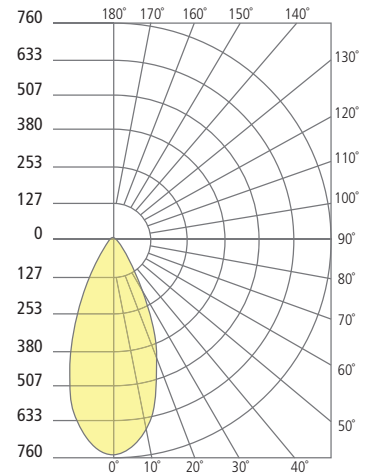

* Visit techlighting.com for specific warranty limitations and details.

MODE
shown in charcoal

MODE
shown in bronze

ORDERING INFORMATION

7000WMD5	CRI	COLOR TEMPERATURE	LENGTH (A)	BEAM SPREAD	FINISH	INPUT VOLTAGE
	9 90 CRI	27 2700K	9 9"	20 20°	Z BRONZE	UNV UNIVERSAL 120-277V
		30 3000K	13 13"	30 30°	H CHARCOAL	
		35 3500K	19 19"	40 40°		
		40 4000K	25 25" (CEILING ONLY)	60 60°		

LENGTH (A)	
9	9.24"
13	13.24"
19	19.24"
25	25.24" (CEILING ONLY)

Mode Single Wall/Ceiling

PHOTOMETRICS*

*For latest photometrics, please visit www.techlighting.com/OUTDOOR

MODE 20° SINGLE

Total Lumen Output:	652
Total Power:	8.6
Luminaire Efficacy:	76
Color Temp:	3000K
CRI:	90+
BUG Rating:	B1-U0-G0

MODE 30° SINGLE

Total Lumen Output:	711
Total Power:	8.6
Luminaire Efficacy:	83
Color Temp:	3000K
CRI:	90+
BUG Rating:	B1-U0-G0

MODE 40° SINGLE

Total Lumen Output:	780
Total Power:	8.6
Luminaire Efficacy:	90
Color Temp:	3000K
CRI:	90+
BUG Rating:	B1-U0-G0

MODE 60° SINGLE

Total Lumen Output:	724
Total Power:	8.6
Luminaire Efficacy:	84
Color Temp:	3000K
CRI:	90+
BUG Rating:	B1-U0-G0

PROJECT INFO

FIXTURE TYPE & QUANTITY

JOB NAME & INFO

NOTES

© 2017 Tech Lighting, L.L.C. All rights reserved. The "Tech Lighting" graphic is a registered trademark of Tech Lighting, L.L.C. Tech Lighting reserves the right to change specifications for product improvements without notification.