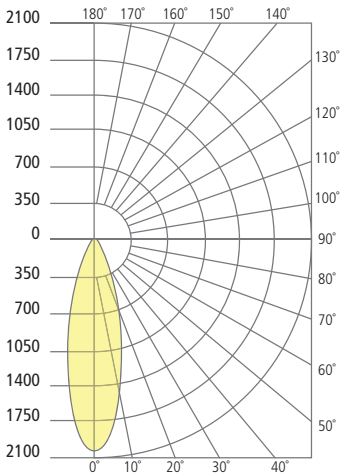

PROJECT INFO

FIXTURE TYPE & QUANTITY

JOB NAME & INFO

NOTES

© 2017 Tech Lighting, L.L.C. All rights reserved. The "Tech Lighting" graphic is a registered trademark of Tech Lighting, L.L.C. Tech Lighting reserves the right to change specifications for product improvements without notification.