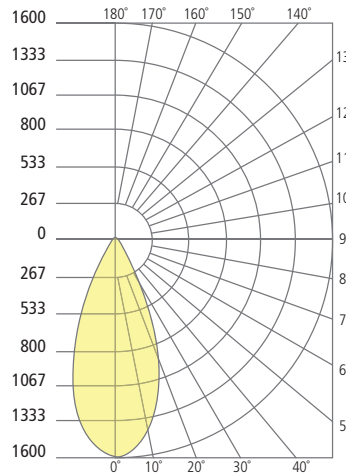

PROJECT INFO

FIXTURE TYPE & QUANTITY

JOB NAME & INFO

NOTES

© 2017 Tech Lighting, L.L.C. All rights reserved. The "Tech Lighting" graphic is a registered trademark of Tech Lighting, L.L.C. Tech Lighting reserves the right to change specifications for product improvements without notification.