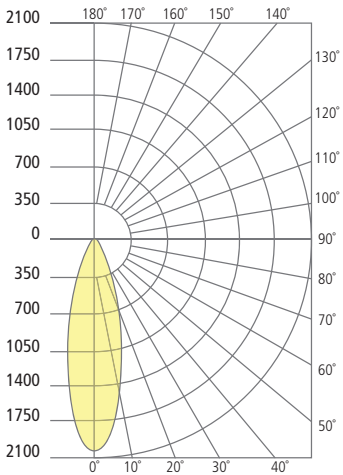

PROJECT INFO

FIXTURE TYPE & QUANTITY

JOB NAME & INFO

NOTES

© 2017 Tech Lighting, L.L.C. All rights reserved. The "Tech Lighting" graphic is a registered trademark of Tech Lighting, L.L.C. Tech Lighting reserves the right to change specifications for product improvements without notification.

GENERATION BRANDS
7400 Linder Avenue, Skokie, Illinois 60077
T 847.410.4400 F 847.410.4500