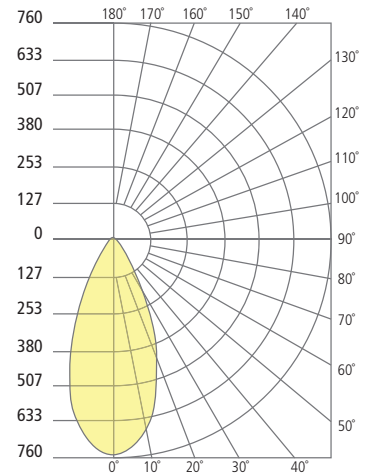

PROJECT INFO

FIXTURE TYPE & QUANTITY

JOB NAME & INFO

NOTES

© 2017 Tech Lighting, L.L.C. All rights reserved. The "Tech Lighting" graphic is a registered trademark of Tech Lighting, L.L.C. Tech Lighting reserves the right to change specifications for product improvements without notification.

GENERATION BRANDS
7400 Linder Avenue, Skokie, Illinois 60077
T 847.410.4400 F 847.410.4500