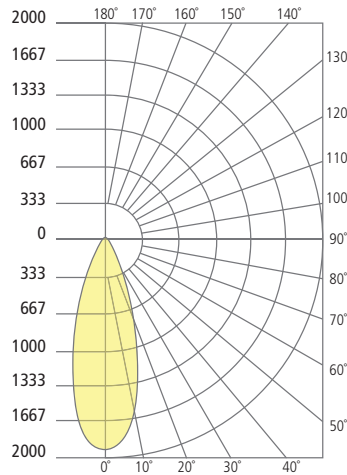

PROJECT INFO

FIXTURE TYPE & QUANTITY

JOB NAME & INFO

NOTES

© 2017 Tech Lighting, L.L.C. All rights reserved. The "Tech Lighting" graphic is a registered trademark of Tech Lighting, L.L.C. Tech Lighting reserves the right to change specifications for product improvements without notification.