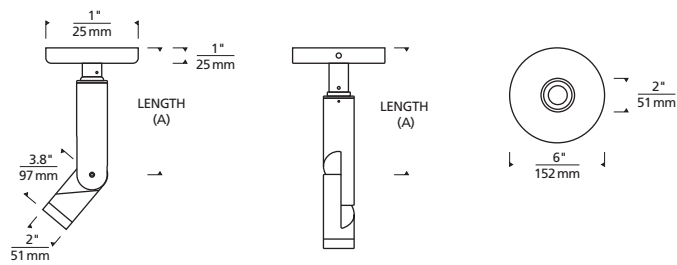

LENGTH (A)	
9	9.24"
13	13.24"
19	19.24"
25	25.24" (CEILING ONLY)

Mode Single Wall/Ceiling