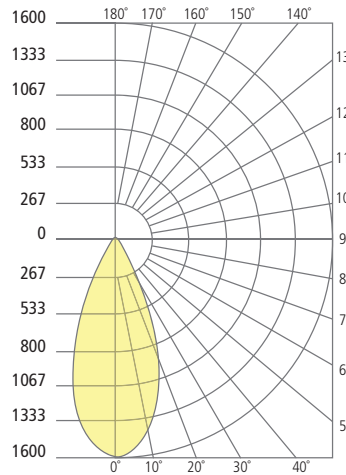

PROJECT INFO

FIXTURE TYPE & QUANTITY

JOB NAME & INFO

NOTES

© 2017 Tech Lighting, L.L.C. All rights reserved. The "Tech Lighting" graphic is a registered trademark of Tech Lighting, L.L.C. Tech Lighting reserves the right to change specifications for product improvements without notification.

GENERATION BRANDS
7400 Linder Avenue, Skokie, Illinois 60077
T 847.410.4400 F 847.410.4500