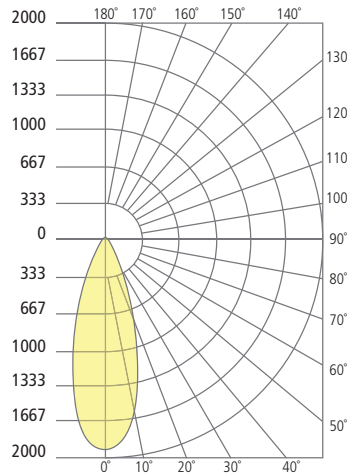

PROJECT INFO

FIXTURE TYPE & QUANTITY

JOB NAME & INFO

NOTES

© 2017 Tech Lighting, L.L.C. All rights reserved. The "Tech Lighting" graphic is a registered trademark of Tech Lighting, L.L.C. Tech Lighting reserves the right to change specifications for product improvements without notification.

GENERATION BRANDS
7400 Linder Avenue, Skokie, Illinois 60077
T 847.410.4400 F 847.410.4500