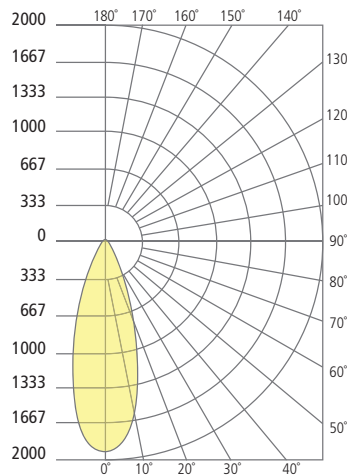

The Mode Single outdoor LED flood/accent light features a minimalist tubular profile with 185° tilt adjustment and 359° rotation for maximum aiming flexibility. Mode Single allows accent and way-finding options in a stake- or bolt-mounted path fixture.

ORDERING INFORMATION

700OAMDES	CRI	COLOR TEMPERATURE	LENGTH (A)	BEAM SPREAD	FINISH	INPUT VOLTAGE	OPTION
	9 90 CRI	27 2700K	9 9"	20 20°	Z BRONZE	12 12 VOLT*	CONCRETE MOUNT
		30 3000K	13 13"	30 30°	H CHARCOAL		ST STAKE MOUNT
		35 3500K	19 19"	40 40°			
		40 4000K	25 25"	60 60°			

MODE 20° SINGLE

Total Lumen Output:	652
Total Power:	8.6
Luminaire Efficacy:	76
Color Temp:	3000K
CRI:	90+
BUG Rating:	B1-U0-G0

MODE 30° SINGLE

Total Lumen Output:	711
Total Power:	8.6
Luminaire Efficacy:	83
Color Temp:	3000K
CRI:	90+
BUG Rating:	B1-U0-G0

MODE 40° SINGLE

Total Lumen Output:	780
Total Power:	8.6
Luminaire Efficacy:	90
Color Temp:	3000K
CRI:	90+
BUG Rating:	B1-U0-G0

MODE 60° SINGLE

Total Lumen Output:	724
Total Power:	8.6
Luminaire Efficacy:	84
Color Temp:	3000K
CRI:	90+
BUG Rating:	B1-U0-U0