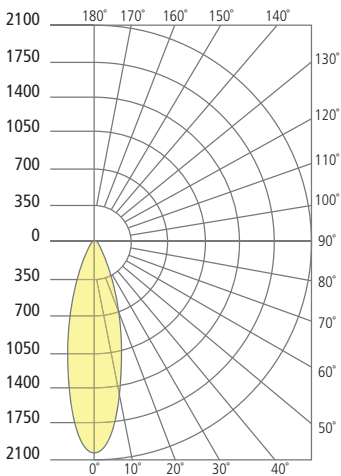

The Mode Single outdoor LED flood/accent light features a minimalist tubular profile with 185° tilt adjustment and 359° rotation for maximum aiming flexibility. Mode Single allows accent and way-finding options in a stake- or bolt-mounted path fixture.

ORDERING INFORMATION

700OAMDES	CRI	COLOR TEMPERATURE	LENGTH (A)	BEAM SPREAD	FINISH	INPUT VOLTAGE	OPTION
	9 90 CRI	27 2700K	9 9"	20 20°	Z BRONZE	12 12 VOLT*	CONCRETE MOUNT
		30 3000K	13 13"	30 30°	H CHARCOAL		ST STAKE MOUNT
		35 3500K	19 19"	40 40°			
		40 4000K	25 25"	60 60°			

MODE 20° SINGLE

Total Lumen Output:	652
Total Power:	8.6
Luminaire Efficacy:	76
Color Temp:	3000K
CRI:	90+
BUG Rating:	B1-U0-G0

MODE 30° SINGLE

Total Lumen Output:	711
Total Power:	8.6
Luminaire Efficacy:	83
Color Temp:	3000K
CRI:	90+
BUG Rating:	B1-U0-G0

MODE 40° SINGLE

Total Lumen Output:	780
Total Power:	8.6
Luminaire Efficacy:	90
Color Temp:	3000K
CRI:	90+
BUG Rating:	B1-U0-G0

MODE 60° SINGLE

Total Lumen Output:	724
Total Power:	8.6
Luminaire Efficacy:	84
Color Temp:	3000K
CRI:	90+
BUG Rating:	B1-U0-U0