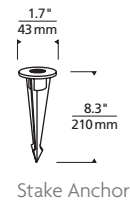

*REQUIRES 12V REMOTE TRANSFORMER

MODE SINGLE OUTDOOR PATH/FLOOD

LENGTH (A)	
9	9.24"
13	13.24"
19	19.24"
25	25.24"

Mode Single Path/Flood

Anchor Plate Bolt Pattern

PHOTOMETRICS*

*For latest photometrics, please visit www.techlighting.com/OUTDOOR