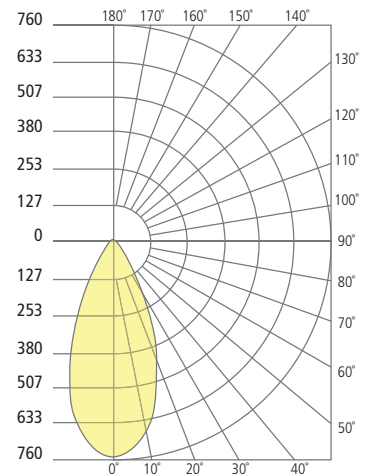

The Mode Single outdoor LED flood/accent light features a minimalist tubular profile with 185° tilt adjustment and 359° rotation for maximum aiming flexibility. Mode Single allows accent and way-finding options in a stake- or bolt-mounted path fixture.

ORDERING INFORMATION

700OAMDES	CRI	COLOR TEMPERATURE	LENGTH (A)	BEAM SPREAD	FINISH	INPUT VOLTAGE	OPTION
	9 90 CRI	27 2700K	9 9"	20 20°	Z BRONZE	12 12 VOLT*	CONCRETE MOUNT
		30 3000K	13 13"	30 30°	H CHARCOAL		ST STAKE MOUNT
		35 3500K	19 19"	40 40°			
		40 4000K	25 25"	60 60°			

MODE 20° SINGLE

Total Lumen Output:	652
Total Power:	8.6
Luminaire Efficacy:	76
Color Temp:	3000K
CRI:	90+
BUG Rating:	B1-U0-G0

MODE 30° SINGLE

Total Lumen Output:	711
Total Power:	8.6
Luminaire Efficacy:	83
Color Temp:	3000K
CRI:	90+
BUG Rating:	B1-U0-G0

MODE 40° SINGLE

Total Lumen Output:	780
Total Power:	8.6
Luminaire Efficacy:	90
Color Temp:	3000K
CRI:	90+
BUG Rating:	B1-U0-G0

MODE 60° SINGLE

Total Lumen Output:	724
Total Power:	8.6
Luminaire Efficacy:	84
Color Temp:	3000K
CRI:	90+
BUG Rating:	B1-U0-U0