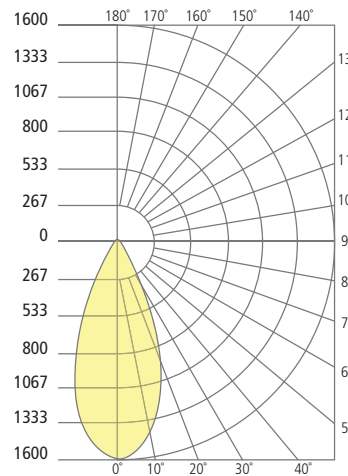

The Mode Single outdoor LED flood/accent light features a minimalist tubular profile with 185° tilt adjustment and 359° rotation for maximum aiming flexibility. Mode Single allows accent and way-finding options in a stake- or bolt-mounted path fixture.

ORDERING INFORMATION

700OAMDES	CRI	COLOR TEMPERATURE	LENGTH (A)	BEAM SPREAD	FINISH	INPUT VOLTAGE	OPTION
	9 90 CRI	27 2700K	9 9"	20 20°	Z BRONZE	12 12 VOLT*	CONCRETE MOUNT
		30 3000K	13 13"	30 30°	H CHARCOAL		ST STAKE MOUNT
		35 3500K	19 19"	40 40°			
		40 4000K	25 25"	60 60°			

MODE 20° SINGLE

Total Lumen Output:	652
Total Power:	8.6
Luminaire Efficacy:	76
Color Temp:	3000K
CRI:	90+
BUG Rating:	B1-U0-G0

MODE 30° SINGLE

Total Lumen Output:	711
Total Power:	8.6
Luminaire Efficacy:	83
Color Temp:	3000K
CRI:	90+
BUG Rating:	B1-U0-G0

MODE 40° SINGLE

Total Lumen Output:	780
Total Power:	8.6
Luminaire Efficacy:	90
Color Temp:	3000K
CRI:	90+
BUG Rating:	B1-U0-G0

MODE 60° SINGLE

Total Lumen Output:	724
Total Power:	8.6
Luminaire Efficacy:	84
Color Temp:	3000K
CRI:	90+
BUG Rating:	B1-U0-U0