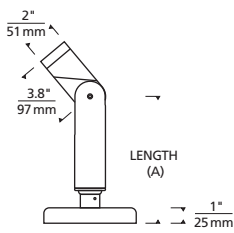

*REQUIRES 12V REMOTE TRANSFORMER

MODE SINGLE OUTDOOR PATH/FLOOD

LENGTH (A)	
9	9.24"
13	13.24"
19	19.24"
25	25.24"

Mode Single Path/Flood

Anchor Plate Bolt Pattern

PHOTOMETRICS*

*For latest photometrics, please visit www.techlighting.com/OUTDOOR