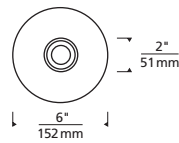

*REQUIRES 12V REMOTE TRANSFORMER

MODE SINGLE OUTDOOR PATH/FLOOD

LENGTH (A)	
9	9.24"
13	13.24"
19	19.24"
25	25.24"

Mode Single Path/Flood

Anchor Plate Bolt Pattern

PHOTOMETRICS*

*For latest photometrics, please visit www.techlighting.com/OUTDOOR