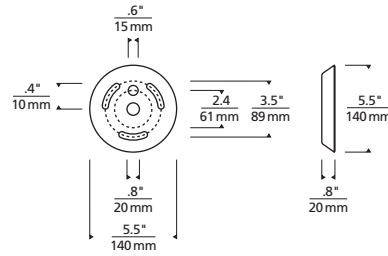

Mode features

- 185° tilt adjustment and 359° rotation for wide aiming flexibility
- Lockable
- Angle markers for consistent and precise aiming
- IP65 rated with marine-grade powder coat finishes
- Multiple stem lengths

SPECIFICATIONS

DELIVERED LUMENS	780
WATTS	8.6
VOLTAGE	12V (Transformer sold separately)
DIMMING	MLV
LIGHT DISTRIBUTION	Symmetric
OPTICS	20°, 30°, 40°, and 60°
MOUNTING OPTIONS	Bolt or Stake
CCT	2700K, 3000K, 3500K or 4000K
CRI	90+
COLOR BINNING	3-Step
BUG RATING	B1-U0-G0 (20° Optic)
DARK SKY	Non-Compliant
WET LISTED	IP65
GENERAL LISTING	ETL, Title 24
START TEMP	-30°C
FIELD SERVICEABLE LED	Yes
CONSTRUCTION	Aluminum
HARDWARE	Stainless Steel
FINISH	Marine Grade Powder Coat
LED LIFETIME	L70; 50,000 Hours
WARRANTY*	5 years

ORDERING INFORMATION

700OAMDES	CRI	COLOR TEMPERATURE	LENGTH (A)	BEAM SPREAD	FINISH	INPUT VOLTAGE	OPTION
	9 90 CRI	27 2700K	9 9"	20 20°	Z BRONZE	12 12 VOLT*	CONCRETE MOUNT
		30 3000K	13 13"	30 30°	H CHARCOAL		ST STAKE MOUNT
		35 3500K	19 19"	40 40°			
		40 4000K	25 25"	60 60°			

*REQUIRES 12V REMOTE TRANSFORMER

MODE SINGLE OUTDOOR PATH/FLOOD

LENGTH (A)	
9	9.24"
13	13.24"
19	19.24"
25	25.24"

Mode Single Path/Flood

Anchor Plate Bolt Pattern

PHOTOMETRICS*

*For latest photometrics, please visit www.techlighting.com/OUTDOOR