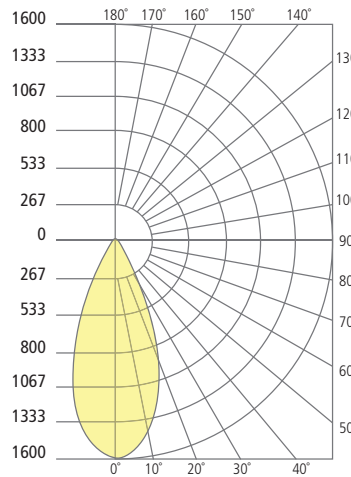

* Visit techlighting.com for specific warranty limitations and details.

MODE
shown in bronze

MODE
shown in charcoal

ORDERING INFORMATION

7000WMDEA	CRI	COLOR TEMPERATURE	LENGTH (A)	WIDTH (B)	BEAM SPREAD	FINISH	INPUT VOLTAGE
	9 90 CRI	27 2700K	4 4"	19 19"	20 20°	Z BRONZE	UNV UNIVERSAL 120-277V
		30 3000K	8 8"	29 29"	30 30°	H CHARCOAL	
		35 3500K	14 14"		40 40°		
		40 4000K	20 20" (CEILING ONLY)		60 60°		

	LENGTH (A)	WIDTH (B)
4	4.4"	19 19.2"
8	8.4"	29 29.2"
14	14.4"	
20	20.4" (CEILING ONLY)	

Mode Dual Wall/Ceiling

PHOTOMETRICS*

*For latest photometrics, please visit www.techlighting.com/OUTDOOR

MODE 20° DUAL

Total Lumen Output:	1304
Total Power:	17.2
Luminaire Efficacy:	76
Color Temp:	3000K
CRI:	90+
BUG Rating:	B1-U0-G0

MODE 30° DUAL

Total Lumen Output:	1422
Total Power:	17.2
Luminaire Efficacy:	83
Color Temp:	3000K
CRI:	90+
BUG Rating:	B2-U0-G0

MODE 40° DUAL

Total Lumen Output:	1560
Total Power:	17.2
Luminaire Efficacy:	91
Color Temp:	3000K
CRI:	90+
BUG Rating:	B2-U0-G0

MODE 60° DUAL

Total Lumen Output:	1448
Total Power:	17.2
Luminaire Efficacy:	84
Color Temp:	3000K
CRI:	90+
BUG Rating:	B1-U1-G0