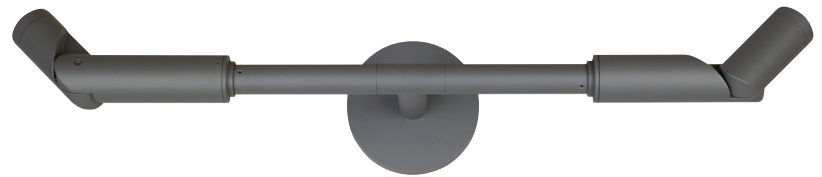

The Mode Dual outdoor LED flood/accent light features a minimalist tubular profile with two powerful light sources, both with 185° tilt adjustment and 359° rotation for maximum aiming flexibility. Mode Dual allows same-plane illumination when either ceiling or wall mounted, ideal for accenting signage or landscape features.

Mode features

- 185° tilt adjustment and 359° rotation for wide aiming flexibility
- Lockable
- Angle markers for consistent and precise aiming
- IP65 rated with marine-grade powder coat finishes
- Multiple stem lengths

SPECIFICATIONS

DELIVERED LUMENS	1560
WATTS	17.2
VOLTAGE	Universal 120V - 277V, with integral transient 2.5kV surge protection (driver)
DIMMING	0-10, ELV
LIGHT DISTRIBUTION	Symmetric
OPTICS	20°, 30°, 40°, and 60°
MOUNTING OPTIONS	Wall or Ceiling
CCT	2700K, 3000K, 3500K or 4000K
CRI	90+
COLOR BINNING	3-Step
BUG RATING	B1-U0-G0 (20° Optic)
DARK SKY	Non-Compliant
WET LISTED	IP65
GENERAL LISTING	ETL
CALIFORNIA TITLE 24	Can be used to comply with CEC 2016 Title 24 Part 6 for outdoor use. Registration with CEC Appliance Database not required.
START TEMP	-30°C
FIELD SERVICEABLE LED	Yes
CONSTRUCTION	Aluminum
HARDWARE	Stainless Steel
FINISH	Marine Grade Powder Coat
LED LIFETIME	L70; 50,000 Hours
WARRANTY*	5 years
WEIGHT	5.2 lbs.

MODE
shown in bronze

MODE
shown in charcoal

* Visit techlighting.com for specific warranty limitations and details.

ORDERING INFORMATION

7000WMDEA	CRI	COLOR TEMPERATURE	LENGTH (A)	WIDTH (B)	BEAM SPREAD	FINISH	INPUT VOLTAGE
9	90 CRI	27	2700K	4	4"	19	19°
		30	3000K	8	8"	29	29°
		35	3500K	14	14"	40	40°
		40	4000K	20	20" (CEILING ONLY)	60	60°
						Z	BRONZE
						H	CHARCOAL
						UNV	UNIVERSAL 120-277V