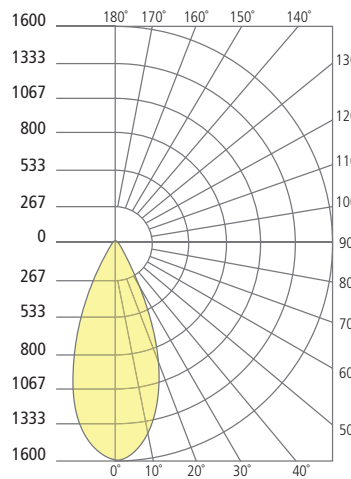

MODE
shown in bronze

MODE
shown in charcoal

* Visit techlighting.com for specific warranty limitations and details.

ORDERING INFORMATION

7000WMDEA	CRI	COLOR TEMPERATURE	LENGTH (A)	WIDTH (B)	BEAM SPREAD	FINISH	INPUT VOLTAGE
9	90 CRI	27	2700K	4	4"	19	19°
		30	3000K	8	8"	29	29°
		35	3500K	14	14"	40	40°
		40	4000K	20	20" (CEILING ONLY)	60	60°
						Z	BRONZE
						H	CHARCOAL
						UNV	UNIVERSAL 120-277V

	LENGTH (A)	WIDTH (B)
4	4.4"	19 19.2"
8	8.4"	29 29.2"
14	14.4"	
20	20.4" (CEILING ONLY)	

Mode Dual Wall/Ceiling

PHOTOMETRICS*

*For latest photometrics, please visit www.techlighting.com/OUTDOOR

MODE 20° DUAL

Total Lumen Output:	1304
Total Power:	17.2
Luminaire Efficacy:	76
Color Temp:	3000K
CRI:	90+
BUG Rating:	B1-U0-G0

MODE 30° DUAL

Total Lumen Output:	1422
Total Power:	17.2
Luminaire Efficacy:	83
Color Temp:	3000K
CRI:	90+
BUG Rating:	B2-U0-G0

MODE 40° DUAL

Total Lumen Output:	1560
Total Power:	17.2
Luminaire Efficacy:	91
Color Temp:	3000K
CRI:	90+
BUG Rating:	B2-U0-G0

MODE 60° DUAL

Total Lumen Output:	1448
Total Power:	17.2
Luminaire Efficacy:	84
Color Temp:	3000K
CRI:	90+
BUG Rating:	B1-U1-G0