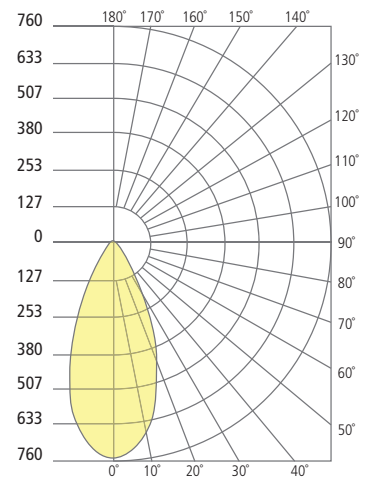

MODE
shown in bronze

MODE
shown in charcoal

* Visit techlighting.com for specific warranty limitations and details.

ORDERING INFORMATION

7000WMDEA	CRI	COLOR TEMPERATURE	LENGTH (A)	WIDTH (B)	BEAM SPREAD	FINISH	INPUT VOLTAGE
9	90 CRI	27	2700K	4	4"	19	19°
		30	3000K	8	8"	29	29°
		35	3500K	14	14"	40	40°
		40	4000K	20	20" (CEILING ONLY)	60	60°
						Z	BRONZE
						H	CHARCOAL
						UNV	UNIVERSAL 120-277V

	LENGTH (A)	WIDTH (B)
4	4.4"	19 19.2"
8	8.4"	29 29.2"
14	14.4"	
20	20.4" (CEILING ONLY)	

Mode Dual Wall/Ceiling

PHOTOMETRICS*

*For latest photometrics, please visit www.techlighting.com/OUTDOOR

MODE 20° DUAL

Total Lumen Output:	1304
Total Power:	17.2
Luminaire Efficacy:	76
Color Temp:	3000K
CRI:	90+
BUG Rating:	B1-U0-G0

MODE 30° DUAL

Total Lumen Output:	1422
Total Power:	17.2
Luminaire Efficacy:	83
Color Temp:	3000K
CRI:	90+
BUG Rating:	B2-U0-G0

MODE 40° DUAL

Total Lumen Output:	1560
Total Power:	17.2
Luminaire Efficacy:	91
Color Temp:	3000K
CRI:	90+
BUG Rating:	B2-U0-G0

MODE 60° DUAL

Total Lumen Output:	1448
Total Power:	17.2
Luminaire Efficacy:	84
Color Temp:	3000K
CRI:	90+
BUG Rating:	B1-U1-G0