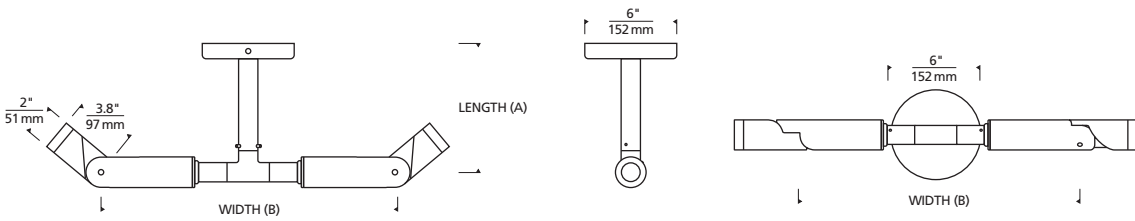

Mode features

- 185° tilt adjustment and 359° rotation for wide aiming flexibility
- Lockable
- Angle markers for consistent and precise aiming
- IP65 rated with marine-grade powder coat finishes
- Multiple stem lengths

* Visit techlighting.com for specific warranty limitations and details.

MODE
shown in bronze

MODE
shown in charcoal

ORDERING INFORMATION

7000WMDEA	CRI	COLOR TEMPERATURE	LENGTH (A)	WIDTH (B)	BEAM SPREAD	FINISH	INPUT VOLTAGE
	9 90 CRI	27 2700K	4 4"	19 19"	20 20°	Z BRONZE	UNV UNIVERSAL 120-277V
		30 3000K	8 8"	29 29"	30 30°	H CHARCOAL	
		35 3500K	14 14"		40 40°		
		40 4000K	20 20" (CEILING ONLY)		60 60°		

	LENGTH (A)	WIDTH (B)
4	4.4"	19 19.2"
8	8.4"	29 29.2"
14	14.4"	
20	20.4" (CEILING ONLY)	

Mode Dual Wall/Ceiling

PHOTOMETRICS*

*For latest photometrics, please visit www.techlighting.com/OUTDOOR

MODE 20° DUAL