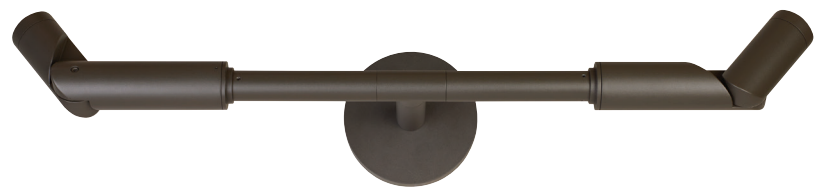

The Mode Dual outdoor LED flood/accent light features a minimalist tubular profile with two powerful light sources, both with 185° tilt adjustment and 359° rotation for maximum aiming flexibility. Mode Dual allows same-plane illumination when either ceiling or wall mounted, ideal for accenting signage or landscape features.

Mode features

- 185° tilt adjustment and 359° rotation for wide aiming flexibility
- Lockable
- Angle markers for consistent and precise aiming
- IP65 rated with marine-grade powder coat finishes
- Multiple stem lengths

SPECIFICATIONS

DELIVERED LUMENS	1560
WATTS	17.2
VOLTAGE	Universal 120V - 277V, with integral transient 2.5kV surge protection (driver)
DIMMING	0-10, ELV
LIGHT DISTRIBUTION	Symmetric
OPTICS	20°, 30°, 40°, and 60°
MOUNTING OPTIONS	Wall or Ceiling
CCT	2700K, 3000K, 3500K or 4000K
CRI	90+
COLOR BINNING	3-Step
BUG RATING	B1-U0-G0 (20° Optic)
DARK SKY	Non-Compliant
WET LISTED	IP65
GENERAL LISTING	ETL
CALIFORNIA TITLE 24	Can be used to comply with CEC 2016 Title 24 Part 6 for outdoor use. Registration with CEC Appliance Database not required.
START TEMP	-30°C
FIELD SERVICEABLE LED	Yes
CONSTRUCTION	Aluminum
HARDWARE	Stainless Steel
FINISH	Marine Grade Powder Coat
LED LIFETIME	L70; 50,000 Hours
WARRANTY*	5 years
WEIGHT	5.2 lbs.

MODE
shown in bronze

MODE
shown in charcoal

* Visit techlighting.com for specific warranty limitations and details.

ORDERING INFORMATION

7000WMDEA	CRI	COLOR TEMPERATURE	LENGTH (A)	WIDTH (B)	BEAM SPREAD	FINISH	INPUT VOLTAGE
9	90 CRI	27	2700K	4	4"	19	19°
		30	3000K	8	8"	29	29°
		35	3500K	14	14"	40	40°
		40	4000K	20	20" (CEILING ONLY)	60	60°
						Z	BRONZE
						H	CHARCOAL
						UNV	UNIVERSAL 120-277V