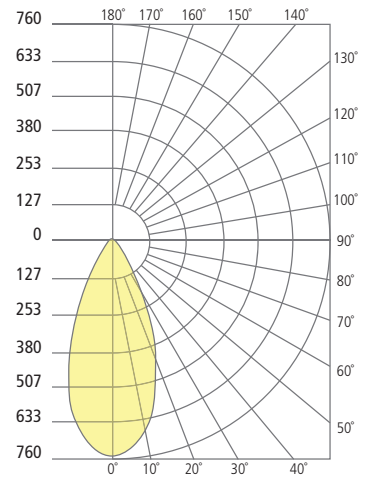

* Visit techlighting.com for specific warranty limitations and details.

MODE
shown in bronze

MODE
shown in charcoal

ORDERING INFORMATION

7000WMDEA	CRI	COLOR TEMPERATURE	LENGTH (A)	WIDTH (B)	BEAM SPREAD	FINISH	INPUT VOLTAGE
	9 90 CRI	27 2700K	4 4"	19 19"	20 20°	Z BRONZE	UNV UNIVERSAL 120-277V
		30 3000K	8 8"	29 29"	30 30°	H CHARCOAL	
		35 3500K	14 14"		40 40°		
		40 4000K	20 20" (CEILING ONLY)		60 60°		

	LENGTH (A)	WIDTH (B)
4	4.4"	19 19.2"
8	8.4"	29 29.2"
14	14.4"	
20	20.4" (CEILING ONLY)	

Mode Dual Wall/Ceiling

PHOTOMETRICS*

*For latest photometrics, please visit www.techlighting.com/OUTDOOR

MODE 20° DUAL

Total Lumen Output:	1304
Total Power:	17.2
Luminaire Efficacy:	76
Color Temp:	3000K
CRI:	90+
BUG Rating:	B1-U0-G0

MODE 30° DUAL

Total Lumen Output:	1422
Total Power:	17.2
Luminaire Efficacy:	83
Color Temp:	3000K
CRI:	90+
BUG Rating:	B2-U0-G0

MODE 40° DUAL

Total Lumen Output:	1560
Total Power:	17.2
Luminaire Efficacy:	91
Color Temp:	3000K
CRI:	90+
BUG Rating:	B2-U0-G0

MODE 60° DUAL

Total Lumen Output:	1448
Total Power:	17.2
Luminaire Efficacy:	84
Color Temp:	3000K
CRI:	90+
BUG Rating:	B1-U1-G0