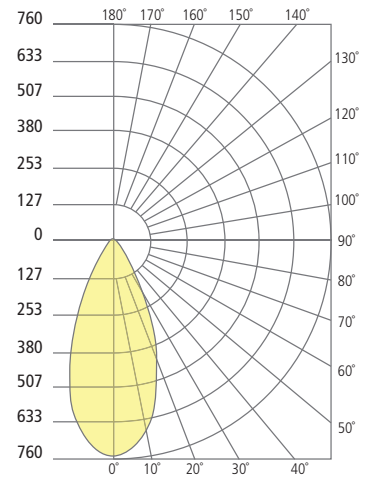

PROJECT INFO

FIXTURE TYPE & QUANTITY

JOB NAME & INFO

NOTES

© 2017 Tech Lighting, L.L.C. All rights reserved. The "Tech Lighting" graphic is a registered trademark of Tech Lighting, L.L.C. Tech Lighting reserves the right to change specifications for product improvements without notification.