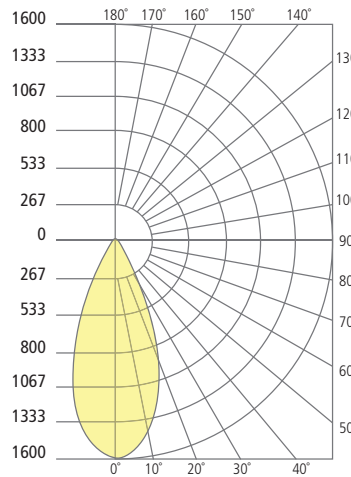

PROJECT INFO

FIXTURE TYPE & QUANTITY

JOB NAME & INFO

NOTES

© 2017 Tech Lighting, L.L.C. All rights reserved. The "Tech Lighting" graphic is a registered trademark of Tech Lighting, L.L.C. Tech Lighting reserves the right to change specifications for product improvements without notification.