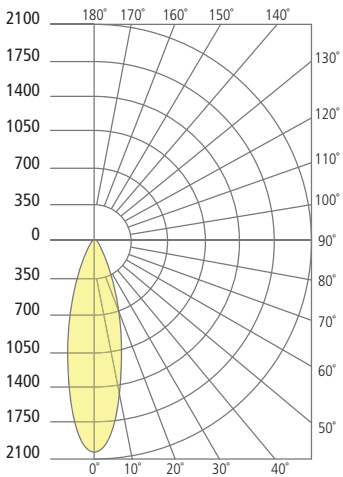

* Visit techlighting.com for specific warranty limitations and details.

MODE
shown in bronze

MODE
shown in charcoal

ORDERING INFORMATION

7000WMDEA	CRI	COLOR TEMPERATURE	LENGTH (A)	WIDTH (B)	BEAM SPREAD	FINISH	INPUT VOLTAGE
	9 90 CRI	27 2700K	4 4"	19 19"	20 20°	Z BRONZE	UNV UNIVERSAL 120-277V
		30 3000K	8 8"	29 29"	30 30°	H CHARCOAL	
		35 3500K	14 14"		40 40°		
		40 4000K	20 20" (CEILING ONLY)		60 60°		

	LENGTH (A)	WIDTH (B)
4	4.4"	19 19.2"
8	8.4"	29 29.2"
14	14.4"	
20	20.4" (CEILING ONLY)	

Mode Dual Wall/Ceiling

PHOTOMETRICS*

*For latest photometrics, please visit www.techlighting.com/OUTDOOR

MODE 20° DUAL

Total Lumen Output:	1304
Total Power:	17.2
Luminaire Efficacy:	76
Color Temp:	3000K
CRI:	90+
BUG Rating:	B1-U0-G0

MODE 30° DUAL

Total Lumen Output:	1422
Total Power:	17.2
Luminaire Efficacy:	83
Color Temp:	3000K
CRI:	90+
BUG Rating:	B2-U0-G0

MODE 40° DUAL

Total Lumen Output:	1560
Total Power:	17.2
Luminaire Efficacy:	91
Color Temp:	3000K
CRI:	90+
BUG Rating:	B2-U0-G0

MODE 60° DUAL

Total Lumen Output:	1448
Total Power:	17.2
Luminaire Efficacy:	84
Color Temp:	3000K
CRI:	90+
BUG Rating:	B1-U1-G0