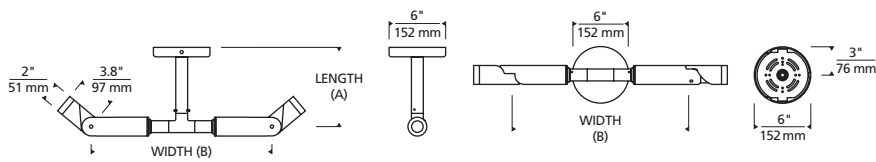

Mode features

- 185° tilt adjustment and 359° rotation for wide aiming flexibility
- Lockable
- Angle markers for consistent and precise aiming
- IP65 rated with marine-grade powder coat finishes
- Multiple stem lengths

SPECIFICATIONS

DELIVERED LUMENS	1560
WATTS	17.2
VOLTAGE	Universal 120V - 277V, with integral transient 2.5kV surge protection (driver)
DIMMING	0-10, ELV
LIGHT DISTRIBUTION	Symmetric
OPTICS	20°, 30°, 40°, and 60°
MOUNTING OPTIONS	Wall or Ceiling
CCT	2700K, 3000K, 3500K or 4000K
CRI	90+
COLOR BINNING	3-Step
BUG RATING	B1-U0-G0 (20° Optic)
DARK SKY	Non-Compliant
WET LISTED	IP65
GENERAL LISTING	ETL
CALIFORNIA TITLE 24	Can be used to comply with CEC 2016 Title 24 Part 6 for outdoor use. Registration with CEC Appliance Database not required.
START TEMP	-30°C
FIELD SERVICEABLE LED	Yes
CONSTRUCTION	Aluminum
HARDWARE	Stainless Steel
FINISH	Marine Grade Powder Coat
LED LIFETIME	L70; 50,000 Hours
WARRANTY*	5 years
WEIGHT	5.2 lbs.

MODE
shown in bronze

MODE
shown in charcoal

* Visit techlighting.com for specific warranty limitations and details.

ORDERING INFORMATION

7000WMDEA	CRI	COLOR TEMPERATURE	LENGTH (A)	WIDTH (B)	BEAM SPREAD	FINISH	INPUT VOLTAGE
9	90 CRI	27	2700K	4	4"	19	19°
		30	3000K	8	8"	29	29°
		35	3500K	14	14"	40	40°
		40	4000K	20	20" (CEILING ONLY)	60	60°
						Z	BRONZE
						H	CHARCOAL
						UNV	UNIVERSAL 120-277V

	LENGTH (A)	WIDTH (B)
4	4.4"	19 19.2"
8	8.4"	29 29.2"
14	14.4"	
20	20.4" (CEILING ONLY)	

Mode Dual Wall/Ceiling

PHOTOMETRICS*

*For latest photometrics, please visit www.techlighting.com/OUTDOOR

MODE 20° DUAL