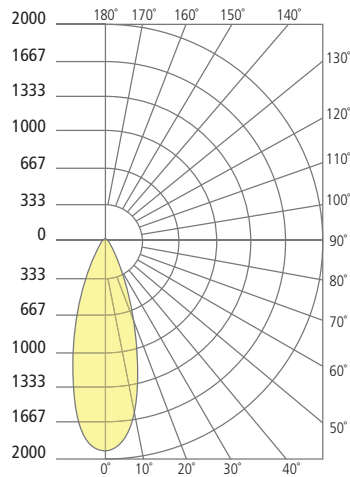

PROJECT INFO

FIXTURE TYPE & QUANTITY

JOB NAME & INFO

NOTES

© 2017 Tech Lighting, L.L.C. All rights reserved. The "Tech Lighting" graphic is a registered trademark of Tech Lighting, L.L.C. Tech Lighting reserves the right to change specifications for product improvements without notification.