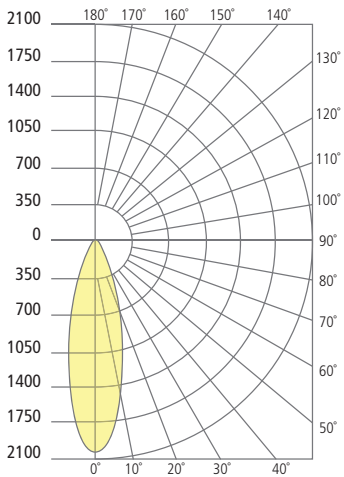

PROJECT INFO

FIXTURE TYPE & QUANTITY

JOB NAME & INFO

NOTES

© 2017 Tech Lighting, L.L.C. All rights reserved. The "Tech Lighting" graphic is a registered trademark of Tech Lighting, L.L.C. Tech Lighting reserves the right to change specifications for product improvements without notification.