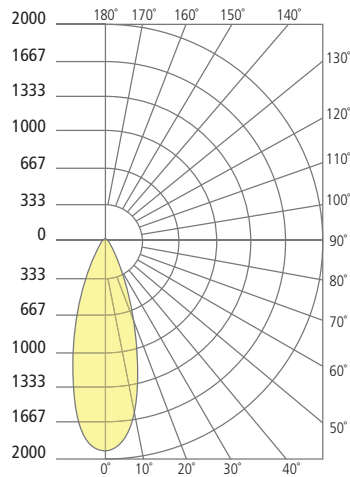

* Visit techlighting.com for specific warranty limitations and details.

MODE
shown in bronze

MODE
shown in charcoal

ORDERING INFORMATION

7000WMDEA	CRI	COLOR TEMPERATURE	LENGTH (A)	WIDTH (B)	BEAM SPREAD	FINISH	INPUT VOLTAGE
	9 90 CRI	27 2700K	4 4"	19 19"	20 20°	Z BRONZE	UNV UNIVERSAL 120-277V
		30 3000K	8 8"	29 29"	30 30°	H CHARCOAL	
		35 3500K	14 14"		40 40°		
		40 4000K	20 20" (CEILING ONLY)		60 60°		

	LENGTH (A)	WIDTH (B)
4	4.4"	19 19.2"
8	8.4"	29 29.2"
14	14.4"	
20	20.4" (CEILING ONLY)	

Mode Dual Wall/Ceiling

PHOTOMETRICS*

*For latest photometrics, please visit www.techlighting.com/OUTDOOR

MODE 20° DUAL

Total Lumen Output:	1304
Total Power:	17.2
Luminaire Efficacy:	76
Color Temp:	3000K
CRI:	90+
BUG Rating:	B1-U0-G0

MODE 30° DUAL

Total Lumen Output:	1422
Total Power:	17.2
Luminaire Efficacy:	83
Color Temp:	3000K
CRI:	90+
BUG Rating:	B2-U0-G0

MODE 40° DUAL

Total Lumen Output:	1560
Total Power:	17.2
Luminaire Efficacy:	91
Color Temp:	3000K
CRI:	90+
BUG Rating:	B2-U0-G0

MODE 60° DUAL

Total Lumen Output:	1448
Total Power:	17.2
Luminaire Efficacy:	84
Color Temp:	3000K
CRI:	90+
BUG Rating:	B1-U1-G0