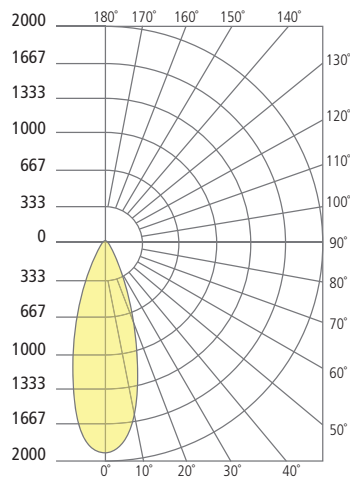

MODE
shown in bronze

MODE
shown in charcoal

* Visit techlighting.com for specific warranty limitations and details.

ORDERING INFORMATION

7000WMDEA	CRI	COLOR TEMPERATURE	LENGTH (A)	WIDTH (B)	BEAM SPREAD	FINISH	INPUT VOLTAGE
9	90 CRI	27	2700K	4	4"	19	19°
		30	3000K	8	8"	29	29°
		35	3500K	14	14"	40	40°
		40	4000K	20	20" (CEILING ONLY)	60	60°
						Z	BRONZE
						H	CHARCOAL
						UNV	UNIVERSAL 120-277V

	LENGTH (A)	WIDTH (B)
4	4.4"	19 19.2"
8	8.4"	29 29.2"
14	14.4"	
20	20.4" (CEILING ONLY)	

Mode Dual Wall/Ceiling

PHOTOMETRICS*

*For latest photometrics, please visit www.techlighting.com/OUTDOOR

MODE 20° DUAL

Total Lumen Output:	1304
Total Power:	17.2
Luminaire Efficacy:	76
Color Temp:	3000K
CRI:	90+
BUG Rating:	B1-U0-G0

MODE 30° DUAL

Total Lumen Output:	1422
Total Power:	17.2
Luminaire Efficacy:	83
Color Temp:	3000K
CRI:	90+
BUG Rating:	B2-U0-G0

MODE 40° DUAL

Total Lumen Output:	1560
Total Power:	17.2
Luminaire Efficacy:	91
Color Temp:	3000K
CRI:	90+
BUG Rating:	B2-U0-G0

MODE 60° DUAL

Total Lumen Output:	1448
Total Power:	17.2
Luminaire Efficacy:	84
Color Temp:	3000K
CRI:	90+
BUG Rating:	B1-U1-G0