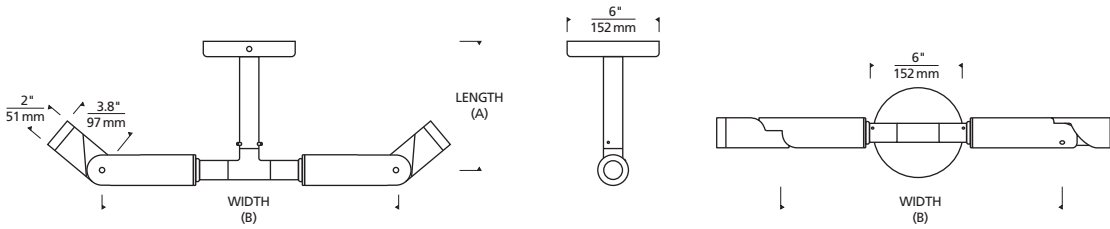

### Mode features

- 185° tilt adjustment and 359° rotation for wide aiming flexibility
- Lockable
- Angle markers for consistent and precise aiming
- IP65 rated with marine-grade powder coat finishes
- Multiple stem lengths

### SPECIFICATIONS

DELIVERED LUMENS	1560
WATTS	17.2
VOLTAGE	Universal 120V - 277V, with integral transient 2.5kV surge protection (driver)
DIMMING	0-10, ELV
LIGHT DISTRIBUTION	Symmetric
OPTICS	20°, 30°, 40°, and 60°
MOUNTING OPTIONS	Wall or Ceiling
CCT	2700K, 3000K, 3500K or 4000K
CRI	90+
COLOR BINNING	3-Step
BUG RATING	B1-U0-G0 (20° Optic)
DARK SKY	Non-Compliant
WET LISTED	IP65
GENERAL LISTING	ETL
CALIFORNIA TITLE 24	Can be used to comply with CEC 2016 Title 24 Part 6 for outdoor use. Registration with CEC Appliance Database not required.
START TEMP	-30°C
FIELD SERVICEABLE LED	Yes
CONSTRUCTION	Aluminum
HARDWARE	Stainless Steel
FINISH	Marine Grade Powder Coat
LED LIFETIME	L70; 50,000 Hours
WARRANTY*	5 years

### ORDERING INFORMATION

7000WMDEA	CRI	COLOR TEMPERATURE	LENGTH (A)	WIDTH (B)	BEAM SPREAD	FINISH	INPUT VOLTAGE
9	90 CRI	27	4	19	20°	Z	UNV UNIVERSAL 120-277V
		30	8	29	30°	H	
		35	14	40	40°		
		40	20	60	60°		
			20				

	LENGTH (A)	WIDTH (B)
4	4.4"	19 19.2"
8	8.4"	29 29.2"
14	14.4"	
20	20.4" (CEILING ONLY)	

Mode Dual Wall/Ceiling