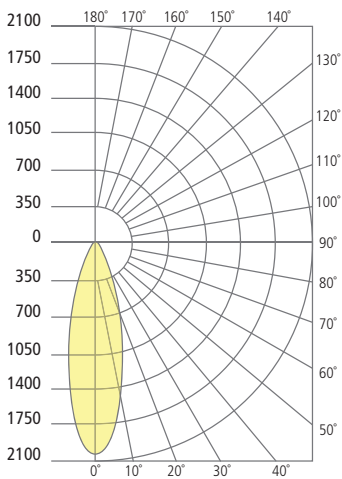

MODE
shown in bronze

MODE
shown in charcoal

* Visit techlighting.com for specific warranty limitations and details.

ORDERING INFORMATION

7000WMDEA	CRI	COLOR TEMPERATURE	LENGTH (A)	WIDTH (B)	BEAM SPREAD	FINISH	INPUT VOLTAGE
9	90 CRI	27	2700K	4	4"	19	19°
		30	3000K	8	8"	29	29°
		35	3500K	14	14"	40	40°
		40	4000K	20	20" (CEILING ONLY)	60	60°
						Z	BRONZE
						H	CHARCOAL
						UNV	UNIVERSAL 120-277V

	LENGTH (A)	WIDTH (B)
4	4.4"	19 19.2"
8	8.4"	29 29.2"
14	14.4"	
20	20.4" (CEILING ONLY)	

Mode Dual Wall/Ceiling

PHOTOMETRICS*

*For latest photometrics, please visit www.techlighting.com/OUTDOOR

MODE 20° DUAL

Total Lumen Output:	1304
Total Power:	17.2
Luminaire Efficacy:	76
Color Temp:	3000K
CRI:	90+
BUG Rating:	B1-U0-G0

MODE 30° DUAL

Total Lumen Output:	1422
Total Power:	17.2
Luminaire Efficacy:	83
Color Temp:	3000K
CRI:	90+
BUG Rating:	B2-U0-G0

MODE 40° DUAL

Total Lumen Output:	1560
Total Power:	17.2
Luminaire Efficacy:	91
Color Temp:	3000K
CRI:	90+
BUG Rating:	B2-U0-G0

MODE 60° DUAL

Total Lumen Output:	1448
Total Power:	17.2
Luminaire Efficacy:	84
Color Temp:	3000K
CRI:	90+
BUG Rating:	B1-U1-G0