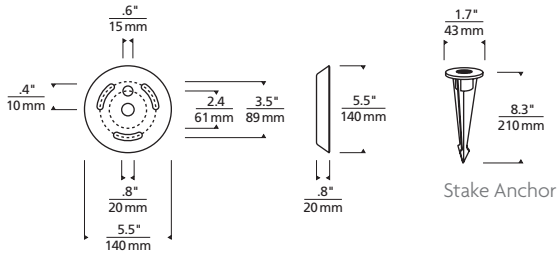

### ORDERING INFORMATION

700OAMDEA	CRI	COLOR TEMPERATURE	LENGTH (A)	WIDTH (B)	BEAM SPREAD	FINISH	INPUT VOLTAGE	OPTION
	9 90 CRI	27 2700K	4 4"	19 19"	20 20°	Z BRONZE	12 12 VOLT*	CONCRETE MOUNT
		30 3000K	8 8"	29 29"	30 30°	H CHARCOAL		ST STAKE MOUNT
		35 3500K	14 14"		40 40°			
		40 4000K	20 20"		60 60°			

# MODE DUAL OUTDOOR PATH/FLOOD

LENGTH (A)	WIDTH (B)
4 4.4"	19 19.2"
8 8.4"	29 29.2"
14 14.4"	
20 20.4"	

Mode Dual Path/Flood

Anchor Plate Bolt Pattern