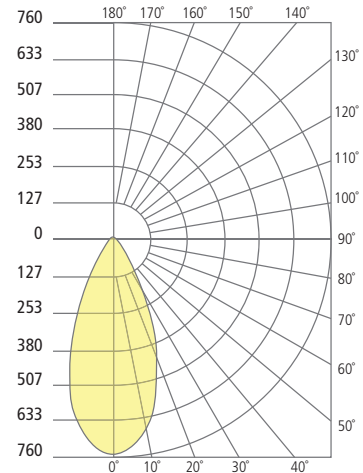

ORDERING INFORMATION

7000AMDEA	CRI	COLOR TEMPERATURE	LENGTH (A)	WIDTH (B)	BEAM SPREAD	FINISH	INPUT VOLTAGE	OPTION
	9 90 CRI	27 2700K	4 4"	19 19"	20 20°	Z BRONZE	12 12 VOLT*	CONCRETE MOUNT
		30 3000K	8 8"	29 29"	30 30°	H CHARCOAL		ST STAKE MOUNT
		35 3500K	14 14"		40 40°			
		40 4000K	20 20"		60 60°			

*REQUIRES 12V REMOTE TRANSFORMER

MODE DUAL OUTDOOR PATH/FLOOD

LENGTH (A)	WIDTH (B)
4 4.4"	19 19.2"
8 8.4"	29 29.2"
14 14.4"	
20 20.4"	

Mode Dual Path/Flood

Anchor Plate Bolt Pattern

PHOTOMETRICS*

*For latest photometrics, please visit www.techlighting.com/OUTDOOR

MODE 20° DUAL

Total Lumen Output: 1304
 Total Power: 17.2
 Luminaire Efficacy: 76
 Color Temp: 3000K
 CRI: 90+
 BUG Rating: B1-U0-G0

MODE 30° DUAL

Total Lumen Output: 1422
 Total Power: 17.2
 Luminaire Efficacy: 83
 Color Temp: 3000K
 CRI: 90+
 BUG Rating: B2-U0-G0

MODE 40° DUAL

Total Lumen Output: 1560
 Total Power: 17.2
 Luminaire Efficacy: 91
 Color Temp: 3000K
 CRI: 90+
 BUG Rating: B2-U0-G0

MODE 60° DUAL

Total Lumen Output: 1448
 Total Power: 17.2
 Luminaire Efficacy: 84
 Color Temp: 3000K
 CRI: 90+
 BUG Rating: B1-U1-G0