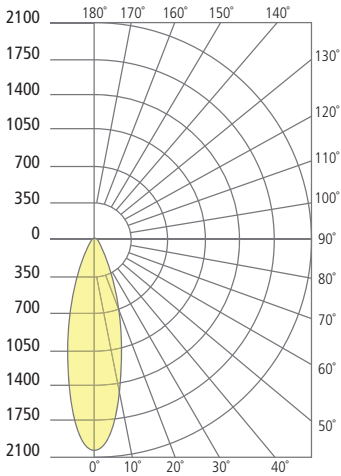

MODE DUAL OUTDOOR PATH/FLOOD

LENGTH (A)	WIDTH (B)
4 4.4"	19 19.2"
8 8.4"	29 29.2"
14 14.4"	
20 20.4"	

PHOTOMETRICS*

*For latest photometrics, please visit www.techlighting.com/OUTDOOR

MODE 20° DUAL

Total Lumen Output: 1304
Total Power: 17.2
Luminaire Efficacy: 76
Color Temp: 3000K
CRI: 90+
BUG Rating: B1-U0-G0

MODE 30° DUAL

Total Lumen Output: 1422
Total Power: 17.2
Luminaire Efficacy: 83
Color Temp: 3000K
CRI: 90+
BUG Rating: B2-U0-G0

MODE 40° DUAL

Total Lumen Output: 1560
Total Power: 17.2
Luminaire Efficacy: 91
Color Temp: 3000K
CRI: 90+
BUG Rating: B2-U0-G0

MODE 60° DUAL

Total Lumen Output: 1448
Total Power: 17.2
Luminaire Efficacy: 84
Color Temp: 3000K
CRI: 90+
BUG Rating: B1-U1-G0

PROJECT INFO

FIXTURE TYPE & QUANTITY

JOB NAME & INFO

NOTES

© 2017 Tech Lighting, L.L.C. All rights reserved. The "Tech Lighting" graphic is a registered trademark of Tech Lighting, L.L.C. Tech Lighting reserves the right to change specifications for product improvements without notification.

GENERATION BRANDS
7400 Linder Avenue, Skokie, Illinois 60077
T 847.410.4400 F 847.410.4500