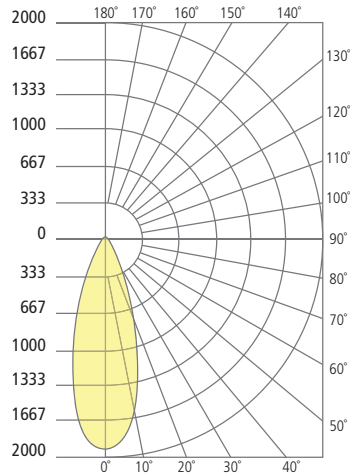

ORDERING INFORMATION

7000AMDEA	CRI	COLOR TEMPERATURE	LENGTH (A)	WIDTH (B)	BEAM SPREAD	FINISH	INPUT VOLTAGE	OPTION
	9 90 CRI	27 2700K	4 4"	19 19"	20 20°	Z BRONZE	12 12 VOLT*	CONCRETE MOUNT
		30 3000K	8 8"	29 29"	30 30°	H CHARCOAL		ST STAKE MOUNT
		35 3500K	14 14"		40 40°			
		40 4000K	20 20"		60 60°			

*REQUIRES 12V REMOTE TRANSFORMER

MODE DUAL OUTDOOR PATH/FLOOD

LENGTH (A)	WIDTH (B)
4 4.4"	19 19.2"
8 8.4"	29 29.2"
14 14.4"	
20 20.4"	

Mode Dual Path/Flood

Anchor Plate Bolt Pattern

PHOTOMETRICS*

*For latest photometrics, please visit www.techlighting.com/OUTDOOR

MODE 20° DUAL

Total Lumen Output: 1304
 Total Power: 17.2
 Luminaire Efficacy: 76
 Color Temp: 3000K
 CRI: 90+
 BUG Rating: B1-U0-G0

MODE 30° DUAL

Total Lumen Output: 1422
 Total Power: 17.2
 Luminaire Efficacy: 83
 Color Temp: 3000K
 CRI: 90+
 BUG Rating: B2-U0-G0