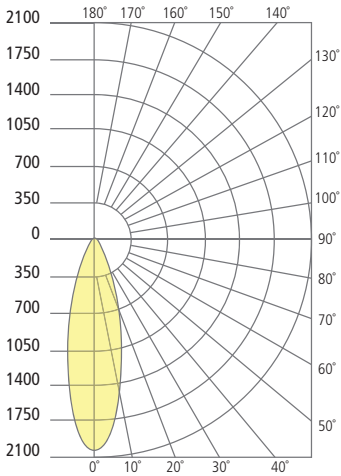

PROJECT INFO

FIXTURE TYPE & QUANTITY

JOB NAME & INFO

NOTES

© 2017 Tech Lighting, L.L.C. All rights reserved. The "Tech Lighting" graphic is a registered trademark of Tech Lighting, L.L.C. Tech Lighting reserves the right to change specifications for product improvements without notification.

GENERATION BRANDS
7400 Linder Avenue, Skokie, Illinois 60077
T 847.410.4400 F 847.410.4500