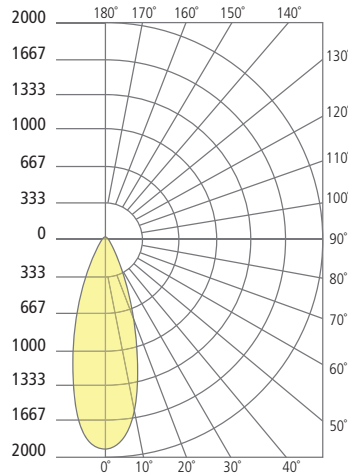

MODE 30° DUAL

Total Lumen Output: 1422
Total Power: 17.2
Luminaire Efficacy: 83
Color Temp: 3000K
CRI: 90+
BUG Rating: B2-U0-G0