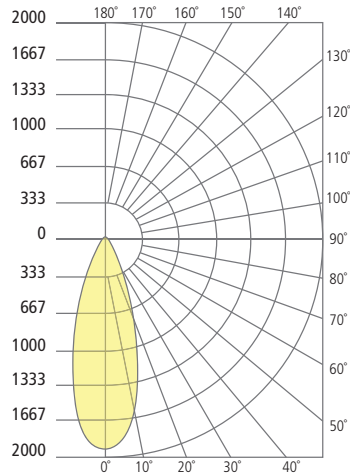

PROJECT INFO

FIXTURE TYPE & QUANTITY

JOB NAME & INFO

NOTES

© 2017 Tech Lighting, L.L.C. All rights reserved. The "Tech Lighting" graphic is a registered trademark of Tech Lighting, L.L.C. Tech Lighting reserves the right to change specifications for product improvements without notification.

GENERATION BRANDS
7400 Linder Avenue, Skokie, Illinois 60077
T 847.410.4400 F 847.410.4500