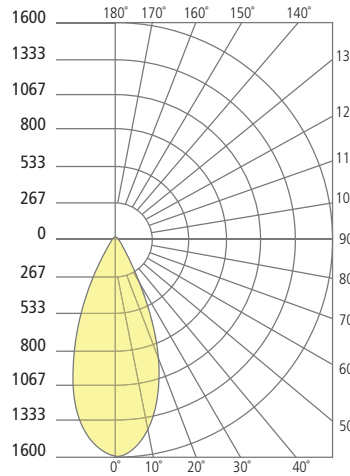

MODE 40° DUAL

Total Lumen Output: 1560
Total Power: 17.2
Luminaire Efficacy: 91
Color Temp: 3000K
CRI: 90+
BUG Rating: B2-U0-G0