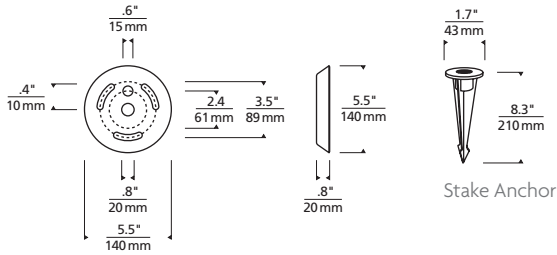

### ORDERING INFORMATION

700OAMDEA	CRI	COLOR TEMPERATURE	LENGTH (A)	WIDTH (B)	BEAM SPREAD	FINISH	INPUT VOLTAGE	OPTION
	9 90 CRI	27 2700K	4 4"	19 19"	20 20°	Z BRONZE	12 12 VOLT*	CONCRETE MOUNT
		30 3000K	8 8"	29 29"	30 30°	H CHARCOAL		ST STAKE MOUNT
		35 3500K	14 14"		40 40°			
		40 4000K	20 20"		60 60°			

# MODE DUAL OUTDOOR PATH/FLOOD

LENGTH (A)	WIDTH (B)
4 4.4"	19 19.2"
8 8.4"	29 29.2"
14 14.4"	
20 20.4"	

Mode Dual Path/Flood

Anchor Plate Bolt Pattern