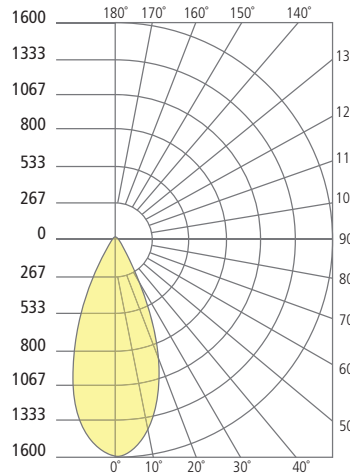

PROJECT INFO

FIXTURE TYPE & QUANTITY

JOB NAME & INFO

NOTES

© 2017 Tech Lighting, L.L.C. All rights reserved. The "Tech Lighting" graphic is a registered trademark of Tech Lighting, L.L.C. Tech Lighting reserves the right to change specifications for product improvements without notification.

GENERATION BRANDS
7400 Linder Avenue, Skokie, Illinois 60077
T 847.410.4400 F 847.410.4500