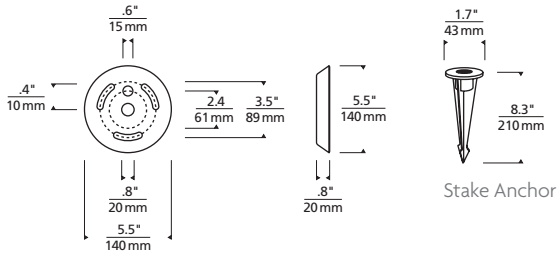

Mode features

- 185° tilt adjustment and 359° rotation for wide aiming flexibility
- Lockable
- Angle markers for consistent and precise aiming
- IP65 rated with marine-grade powder coat finishes
- Multiple stem lengths

ORDERING INFORMATION

7000AMDEA	CRI	COLOR TEMPERATURE	LENGTH (A)	WIDTH (B)	BEAM SPREAD	FINISH	INPUT VOLTAGE	OPTION
	9 90 CRI	27 2700K	4 4"	19 19"	20 20°	Z BRONZE	12 12 VOLT*	CONCRETE MOUNT
		30 3000K	8 8"	29 29"	30 30°	H CHARCOAL		ST STAKE MOUNT
		35 3500K	14 14"		40 40°			
		40 4000K	20 20"		60 60°			

*REQUIRES 12V REMOTE TRANSFORMER

MODE DUAL OUTDOOR PATH/FLOOD

LENGTH (A)	WIDTH (B)
4 4.4"	19 19.2"
8 8.4"	29 29.2"
14 14.4"	
20 20.4"	

Mode Dual Path/Flood

Anchor Plate Bolt Pattern

PHOTOMETRICS*

*For latest photometrics, please visit www.techlighting.com/OUTDOOR