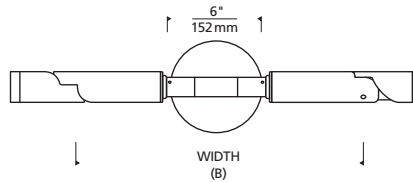

MODE DUAL OUTDOOR PATH/FLOOD