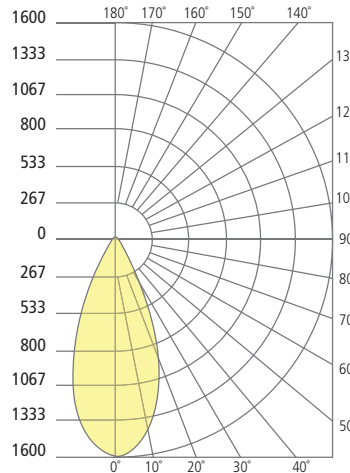

ORDERING INFORMATION

7000AMDEA	CRI	COLOR TEMPERATURE	LENGTH (A)	WIDTH (B)	BEAM SPREAD	FINISH	INPUT VOLTAGE	OPTION
	9 90 CRI	27 2700K	4 4"	19 19"	20 20°	Z BRONZE	12 12 VOLT*	CONCRETE MOUNT
		30 3000K	8 8"	29 29"	30 30°	H CHARCOAL		ST STAKE MOUNT
		35 3500K	14 14"		40 40°			
		40 4000K	20 20"		60 60°			

*REQUIRES 12V REMOTE TRANSFORMER

MODE DUAL OUTDOOR PATH/FLOOD

LENGTH (A)	WIDTH (B)
4 4.4"	19 19.2"
8 8.4"	29 29.2"
14 14.4"	
20 20.4"	

Mode Dual Path/Flood

Anchor Plate Bolt Pattern

PHOTOMETRICS*

*For latest photometrics, please visit www.techlighting.com/OUTDOOR

MODE 20° DUAL

Total Lumen Output: 1304
 Total Power: 17.2
 Luminaire Efficacy: 76
 Color Temp: 3000K
 CRI: 90+
 BUG Rating: B1-U0-G0

MODE 30° DUAL

Total Lumen Output: 1422
 Total Power: 17.2
 Luminaire Efficacy: 83
 Color Temp: 3000K
 CRI: 90+
 BUG Rating: B2-U0-G0

MODE 40° DUAL

Total Lumen Output: 1560
 Total Power: 17.2
 Luminaire Efficacy: 91
 Color Temp: 3000K
 CRI: 90+
 BUG Rating: B2-U0-G0

MODE 60° DUAL

Total Lumen Output: 1448
 Total Power: 17.2
 Luminaire Efficacy: 84
 Color Temp: 3000K
 CRI: 90+
 BUG Rating: B1-U1-G0