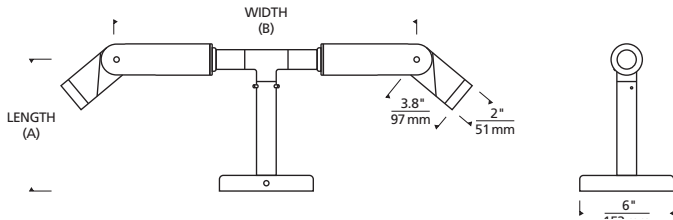

# MODE DUAL OUTDOOR PATH/FLOOD

LENGTH (A)	WIDTH (B)
4 4.4"	19 19.2"
8 8.4"	29 29.2"
14 14.4"	
20 20.4"	

Mode Dual Path/Flood

Anchor Plate Bolt Pattern