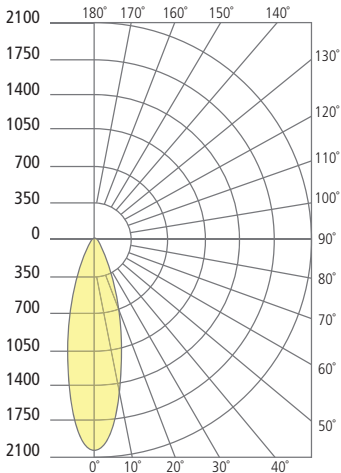

ORDERING INFORMATION

7000AMDEA	CRI	COLOR TEMPERATURE	LENGTH (A)	WIDTH (B)	BEAM SPREAD	FINISH	INPUT VOLTAGE	OPTION
	9 90 CRI	27 2700K	4 4"	19 19"	20 20°	Z BRONZE	12 12 VOLT*	CONCRETE MOUNT
		30 3000K	8 8"	29 29"	30 30°	H CHARCOAL		ST STAKE MOUNT
		35 3500K	14 14"		40 40°			
		40 4000K	20 20"		60 60°			

*REQUIRES 12V REMOTE TRANSFORMER

MODE DUAL OUTDOOR PATH/FLOOD

LENGTH (A)	WIDTH (B)
4 4.4"	19 19.2"
8 8.4"	29 29.2"
14 14.4"	
20 20.4"	

Mode Dual Path/Flood

Anchor Plate Bolt Pattern

PHOTOMETRICS*

*For latest photometrics, please visit www.techlighting.com/OUTDOOR

MODE 20° DUAL

Total Lumen Output: 1304
 Total Power: 17.2
 Luminaire Efficacy: 76
 Color Temp: 3000K
 CRI: 90+
 BUG Rating: B1-U0-G0

MODE 30° DUAL

Total Lumen Output: 1422
 Total Power: 17.2
 Luminaire Efficacy: 83
 Color Temp: 3000K
 CRI: 90+
 BUG Rating: B2-U0-G0

MODE 40° DUAL

Total Lumen Output: 1560
 Total Power: 17.2
 Luminaire Efficacy: 91
 Color Temp: 3000K
 CRI: 90+
 BUG Rating: B2-U0-G0

MODE 60° DUAL

Total Lumen Output: 1448
 Total Power: 17.2
 Luminaire Efficacy: 84
 Color Temp: 3000K
 CRI: 90+
 BUG Rating: B1-U1-G0