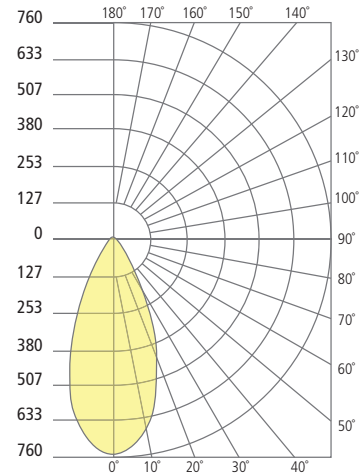

MODE 60° DUAL

Total Lumen Output: 1448
Total Power: 17.2
Luminaire Efficacy: 84
Color Temp: 3000K
CRI: 90+
BUG Rating: B1-U1-G0