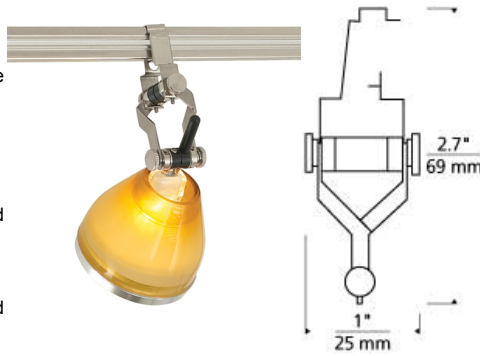

# LOW - VOLTAGE HEADS

## MO-Pivot Head T20

### DESCRIPTION

The Mo-Pivot head and display light by Tech Lighting features a 220° swivel head allowing for a highly precise light beam. Once mounted to the MonoRail system this highly functional display head pivots on a vertical and horizontal axes. The Mo-Pivot can be quickly customized by adding one of our compatible decorative accessories and/or optical controls. Further customize the Mo-Pivot sconce to fit your special space by choosing from one of two on-trend finishes, antique bronze and satin nickel. All lamping options available by Tech Lighting are fully dimmable to create the desired ambiance in your unique space. Head swivels 220°, pivots on vertical and horizontal axes. Specify for low-voltage, MR16 of up to 75 watts (lamp sold separately). For MonoRail system only.