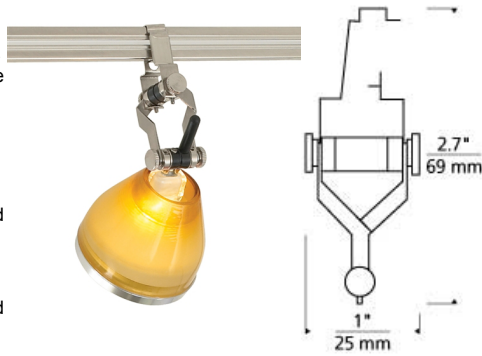

LOW - VOLTAGE HEADS

MO-Pivot Head T20

DESCRIPTION

The Mo-Pivot head and display light by Tech Lighting features a 220° swivel head allowing for a highly precise light beam. Once mounted to the MonoRail system this highly functional display head pivots on a vertical and horizontal axes. The Mo-Pivot can be quickly customized by adding one of our compatible decorative accessories and/or optical controls. Further customize the Mo-Pivot sconce to fit your special space by choosing from one of two on-trend finishes, antique bronze and satin nickel. All lamping options available by Tech Lighting are fully dimmable to create the desired ambiance in your unique space. Head swivels 220°, pivots on vertical and horizontal axes. Specify for low-voltage, MR16 of up to 75 watts (lamp sold separately). For MonoRail system only.

ACCESSORIES & OPTICAL CONTROLS

Backlight Shield, Barndoors, Cone Glass Shield, Lil Wok Shade, Round Glass Shield, Snap Louver Lens Holder

WEIGHT

0.1lb / 0.05kg ±

bare with backlight shield accessory with round glass shield accessory