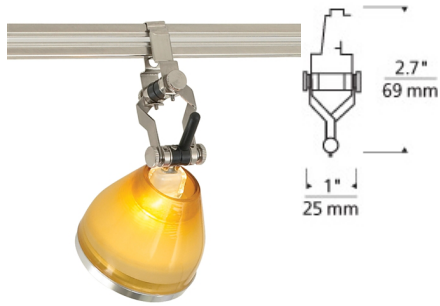

LOW - VOLTAGE HEADS

MO-Pivot Head

DESCRIPTION

Directs the beam right where you want it. Head swivels 220°, pivots on vertical and horizontal axes. Specify for low-voltage, MR16 of up to 75 watts (lamp sold separately). For MonoRail system only.

ACCESSORIES & OPTICAL CONTROLS

Backlight Shield, Barndoors, Cone Glass Shield, Lil Wok Shade, Round Glass Shield, Snap Louver Lens Holder

WEIGHT

0.1lb / 0.05kg ±