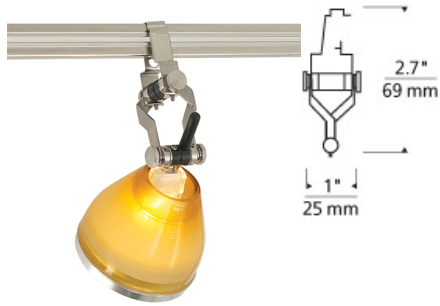

LOW - VOLTAGE HEADS

MO-Pivot Head

DESCRIPTION

Directs the beam right where you want it. Head swivels 220°, pivots on vertical and horizontal axes. Specify for low-voltage, MR16 of up to 75 watts (lamp sold separately). For MonoRail system only. Works with SORAA.

ACCESSORIES & OPTICAL CONTROLS

Backlight Shield, Barndoors, Cone Glass Shield, Lil Wok Shade, Round Glass Shield, Snap Louver Lens Holder

WEIGHT

0.1lb / 0.05kg ±

with round glass shield accessory

bare

with backlight shield accessory