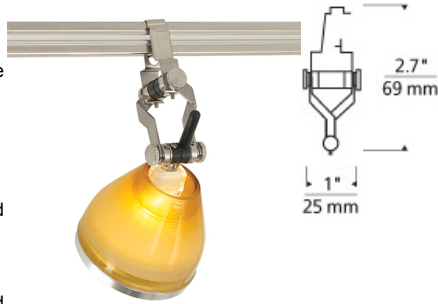

LOW - VOLTAGE HEADS

MO-Pivot Head

DESCRIPTION

The Mo-Pivot head and display light by Tech Lighting features a 220° swivel head allowing for a highly precise light beam. Once mounted to the MonoRail system this highly functional display head pivots on a vertical and horizontal axes. The Mo-Pivot can be quickly customized by adding one of our compatible decorative accessories and/or optical controls. Further customize the Mo-Pivot sconce to fit your special space by choosing from one of two on-trend finishes, antique bronze and satin nickel. All lamping options available by Tech Lighting are fully dimmable to create the desired ambiance in your unique space. Head swivels 220°, pivots on vertical and horizontal axes. Specify for low-voltage, MR16 of up to 75 watts (lamp sold separately). For MonoRail system only.

ACCESSORIES & OPTICAL CONTROLS

Backlight Shield, Barndoors, Cone Glass Shield, Lil Wok Shade, Round Glass Shield, Snap Louver Lens Holder

WEIGHT

0.1lb / 0.05kg ±

bare

with backlight
shield accessory

with round glass
shield accessory